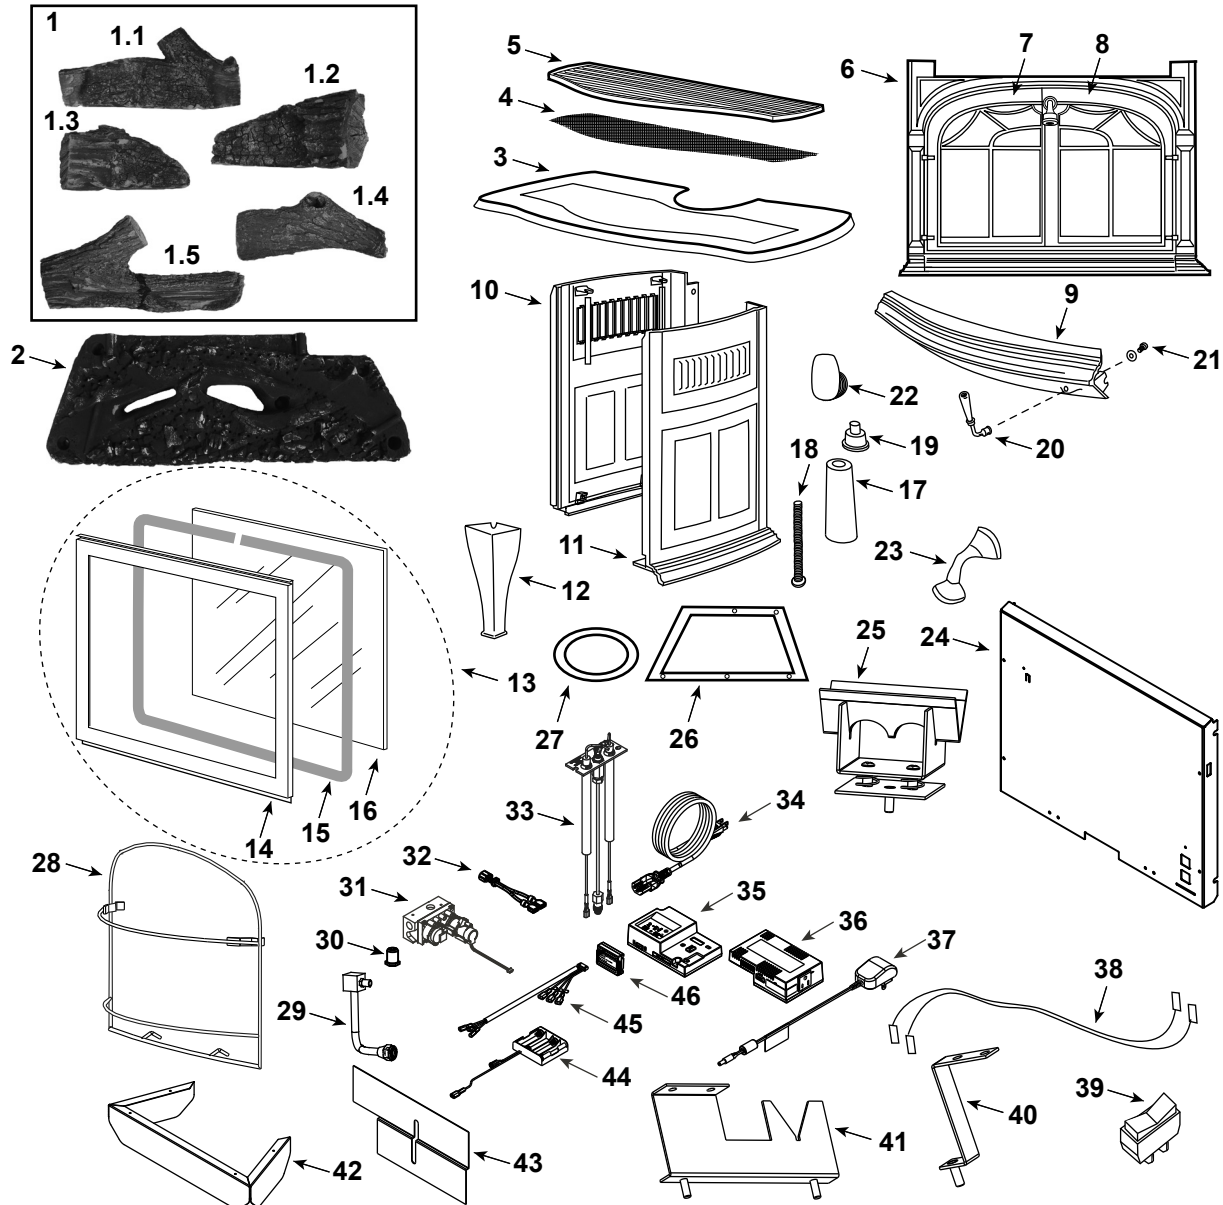

Direct Vent Gas Heater w/IFT Controls

RADVT-IFT-CB (Classic Black)
RADVT-IFT-BD (Bordeaux)

RADVT-IFT-BM (Majolica Brown)
RADVT-IFT-BS (Biscuit)