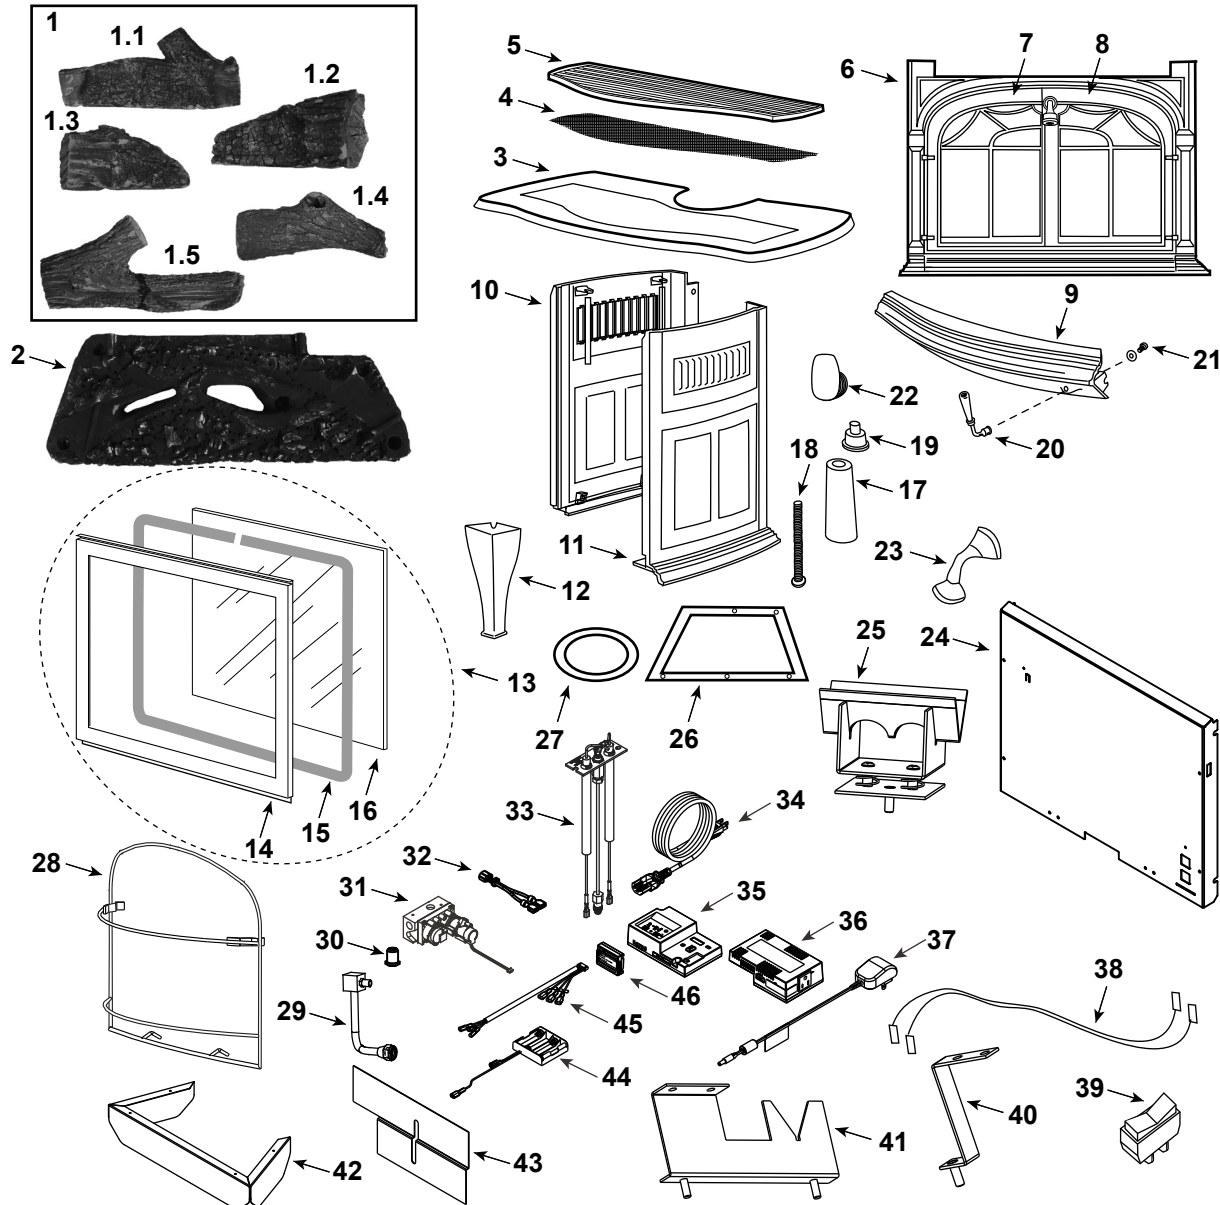

Direct Vent Gas Heater w/IFT Controls

RADVT-IFT-CB (Classic Black)
RADVT-IFT-BD (Bordeaux)

RADVT-IFT-BM (Majolica Brown)
RADVT-IFT-BS (Biscuit) - Ending Manufacturing Date: Nov 2021