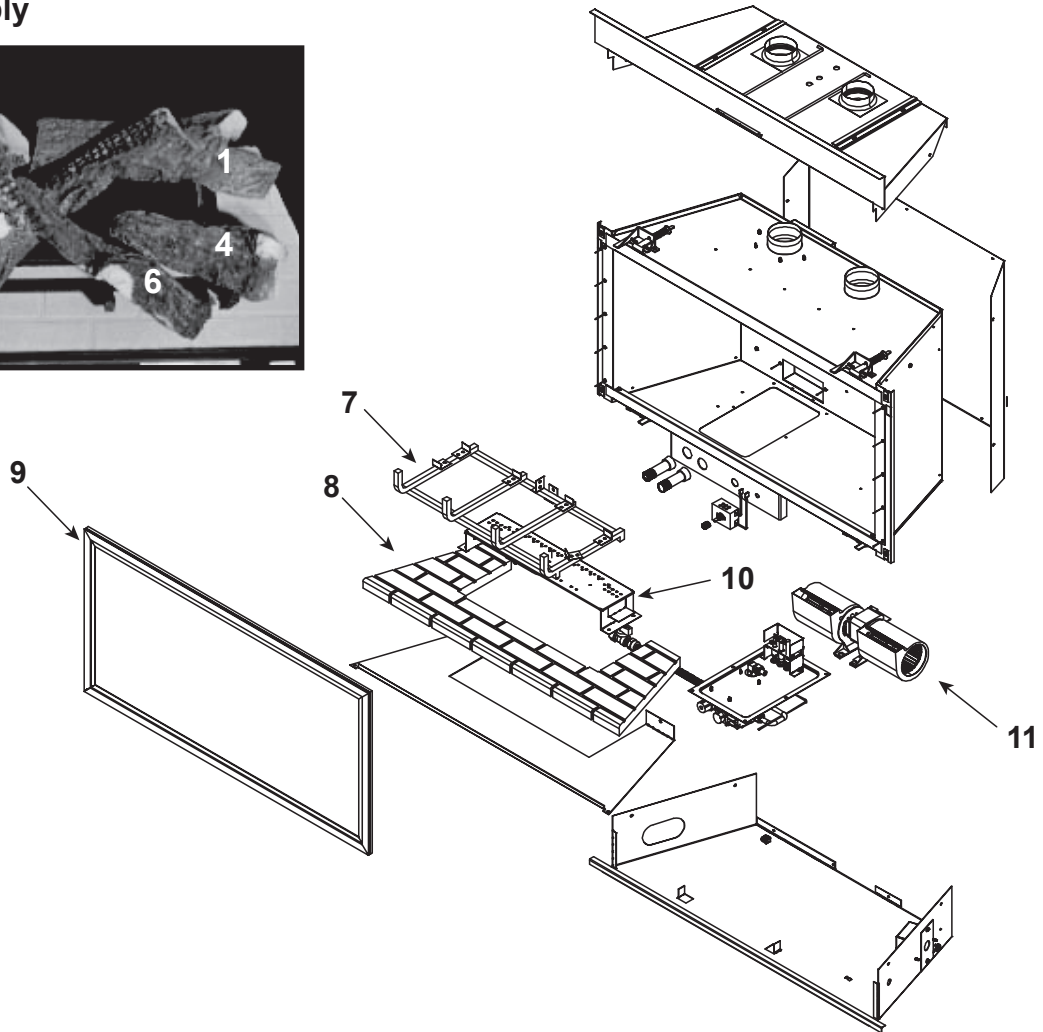

### Log Set Assembly

IMPORTANT: THIS IS DATED INFORMATION. Parts must be ordered from a dealer or distributor. **Hearth and Home Technologies does not sell directly to consumers.** Provide model number and serial number when requesting service parts from your dealer or distributor.

**Stocked  
at Depot**

ITEM	DESCRIPTION	COMMENTS	PART NUMBER	
1	Log #1	No longer available	SRV574-712	
2	Log #2	No longer available	SRV574-713	
3	Log #3	No longer available	SRV536-705	
4	Log #4	No longer available	SRV446-714	
5	Log #5	No longer available	SRV446-717	
6	Log #6	No longer available	SRV446-717	
7	Grate Assembly	No longer available	574-360A	
8	Base Refractory	No longer available	574-124	
9	Glass Door Assembly	No longer available	GLA-ATG-C	
10	Burner Assembly NG	No longer available	571-131A	
	Burner Assembly LP	No longer available	574-233A	
11	Blower		GFK-160A	