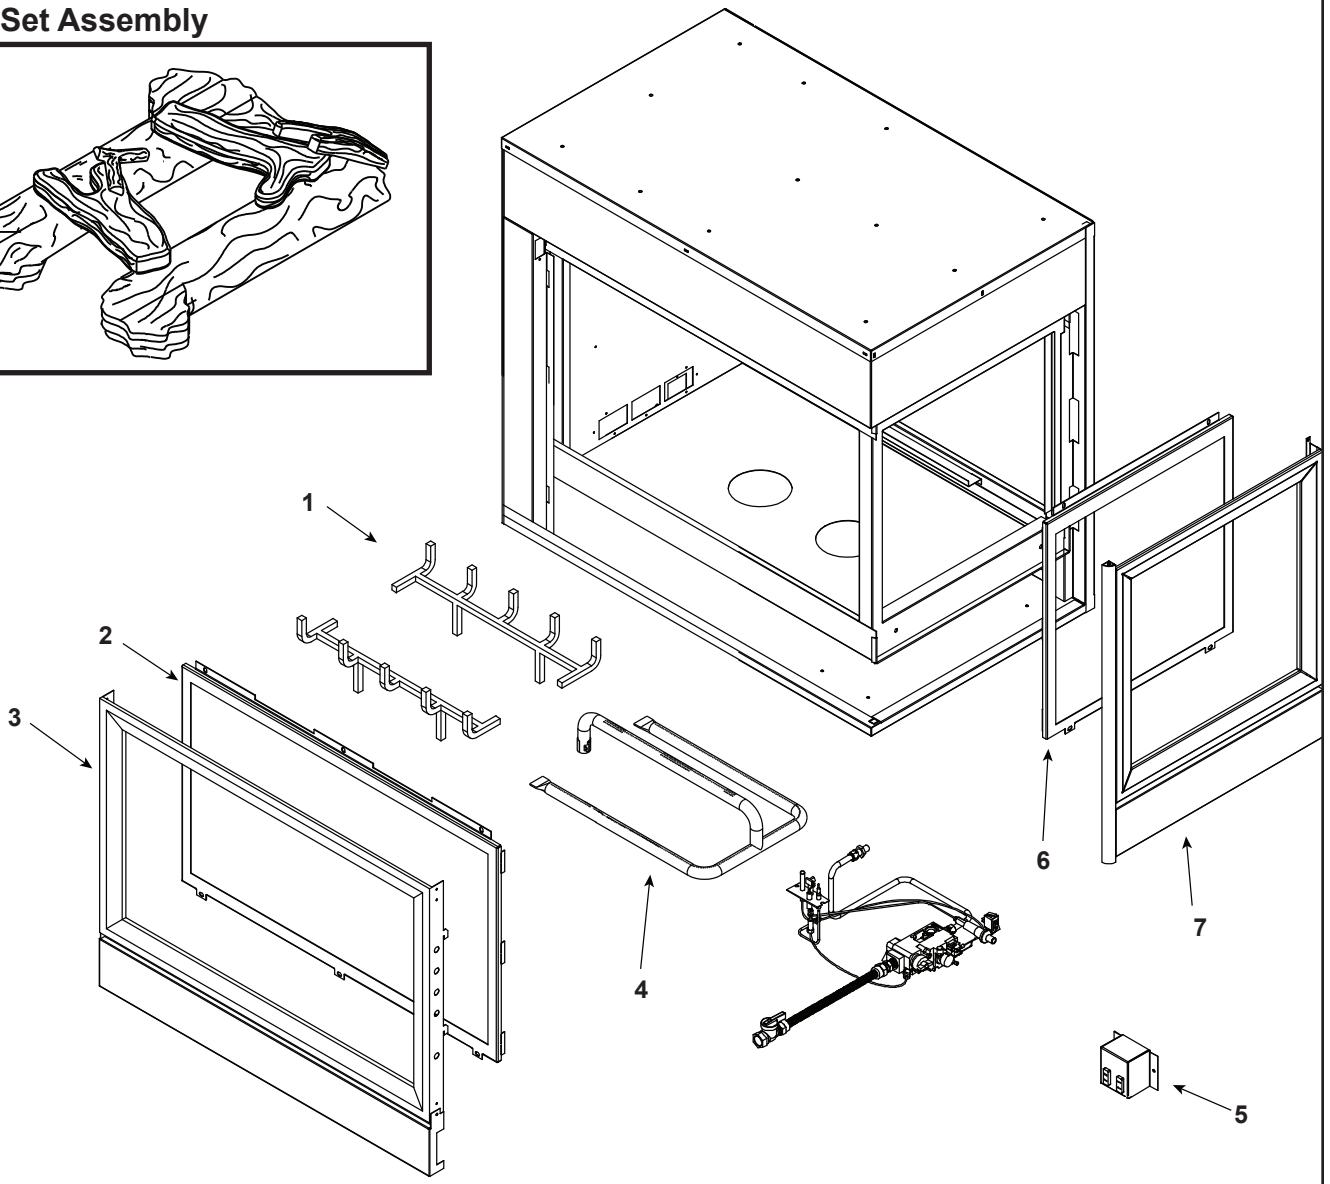

Log Set Assembly

IMPORTANT: THIS IS DATED INFORMATION. Parts must be ordered from a dealer or distributor. **Hearth and Home Technologies does not sell directly to consumers.** Provide model number and serial number when requesting service parts from your dealer or distributor.

Stocked at Depot

ITEM	DESCRIPTION	COMMENTS	PART NUMBER	
	Log Set Assembly	No longer available	ST-LOGS-30	
1	Grate Assembly	No longer available	462-361A	
2	Glass Door Assembly		GLA-PDV-F	Y
3	Door, Side	No longer available	DF-PIER-PB	
4	Burner NG	No longer available	062-325A	
	Burner LP	No longer available	062-327A	
5	Junction Box		100-250A	Y
6	Glass Door Assembly, End	No longer available	GLA-PDV-FE	
7	Door, End	No longer available	EP-PIER-PB	