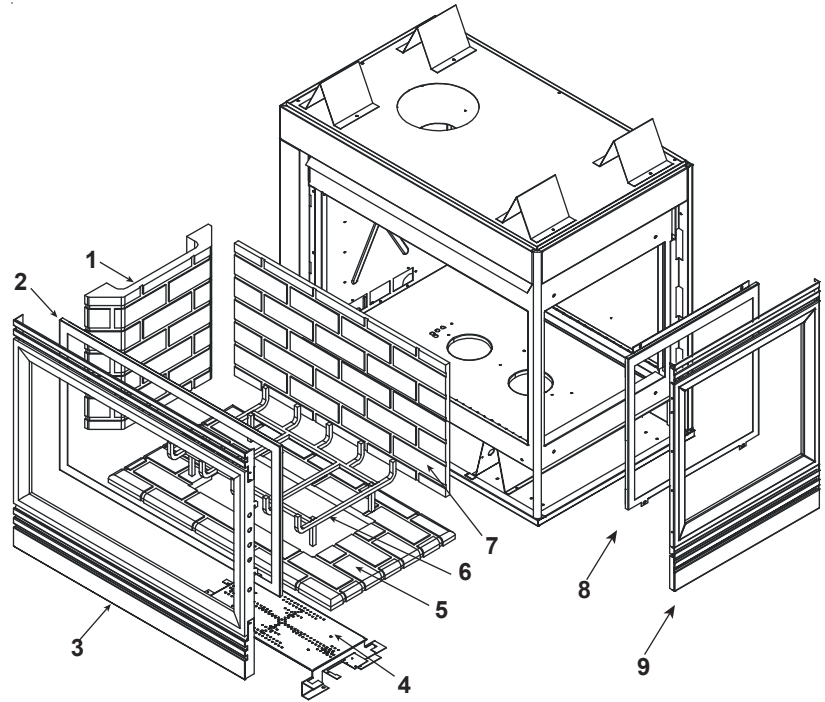

### Log Set Assembly

IMPORTANT: THIS IS DATED INFORMATION. Parts must be ordered from a dealer or distributor. **Hearth and Home Technologies does not sell directly to consumers.** Provide model number and serial number when requesting service parts from your dealer or distributor.

ITEM	DESCRIPTION	COMMENTS	PART NUMBER
	Log Set Assembly (sold as complete log set only)		LOGS-MS
1	Refractory, Back	No longer available	SRV504-736-UM
2	Glass Door Assembly - Side		GLA-PIER
3	Door Assembly - Side	No longer available	418-240A
4	Burner Assembly - P		501-273A
5	Base Refractory	No longer available	SRV504-738-UM
6	Log Grate	No longer available	674-364
7	Refractory, Rear	No longer available	SRV504-737-UM
8	Glass Door Assembly - End	No longer available	GLA-PTRC-E
9	Door Assembly - End	No longer available	DF-PTRCE
	Mineral Wool		050-721
	On/Off Switch		SRV32D0232
	Orifice, P		446-801
	Piezo Ignitor		291-513
	Pilot Assembly, P	No longer available	529-541A
	Pilot Orifice, P		SRV200-2630
	Valve, LP	No longer available	060-526