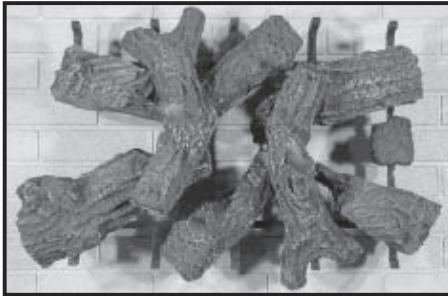

Log Set Assembly

IMPORTANT: THIS IS DATED INFORMATION. Parts must be ordered from a dealer or distributor. **Hearth and Home Technologies does not sell directly to consumers.** Provide model number and serial number when requesting service parts from your dealer or distributor.

ITEM	DESCRIPTION	COMMENTS	PART NUMBER
	Log Set Assembly (sold as complete log set only)		LOGS-MS
1	Refractory, Back	No longer available	SRV504-736-UM
2	Glass Door Assembly - Side		GLA-PIER
3	Door Assembly - Side	No longer available	418-240A
4	Burner Assembly - P		501-273A
5	Base Refractory	No longer available	SRV504-738-UM
6	Log Grate	No longer available	674-364
7	Refractory, Rear	No longer available	SRV504-737-UM
8	Glass Door Assembly - End	No longer available	GLA-PTRC-E
9	Door Assembly - End	No longer available	DF-PTRCE
	Mineral Wool		050-721
	On/Off Switch		SRV32D0232
	Orifice, P		446-801
	Piezo Ignitor		291-513
	Pilot Assembly, P	No longer available	529-541A
	Pilot Orifice, P		SRV200-2630
	Valve, LP	No longer available	060-526