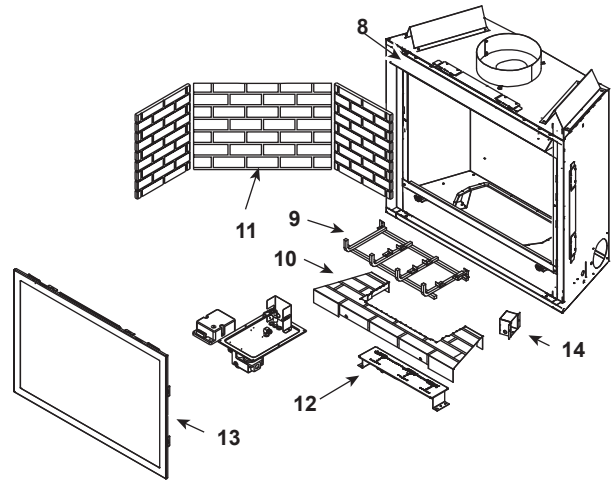

### Log Set Assembly

IMPORTANT: THIS IS DATED INFORMATION. Parts must be ordered from a dealer or distributor. **Hearth and Home Technologies does not sell directly to consumers.** Provide model number and serial number when requesting service parts from your dealer or distributor.

**Stocked  
at Depot**

ITEM	DESCRIPTION	COMMENTS	PART NUMBER	
	Log Set Assembly	No longer available	LOGS-R65	
1	Log	No longer available	SRV536-711	
2	Log	No longer available	SRV536-705	
3	Log	No longer available	SRV536-706	
4	Log	No longer available	SRV536-704	
5	Log	No longer available	SRV536-718	
6	Log	No longer available	SRV459-710	
7	Log	No longer available	SRV484-705	
8	Log	No longer available	SRV446-714	
9	Hood		SRV560-175	
10	Log Grate	No longer available	536-360A	
11	Refractory, Base NG, LP	No longer available	557-124	
12	Refractory, Side & Back Walls	No longer available	REFW-65	
13	Burner, NG	No longer available	557-231A	
	Burner, LP	No longer available	557-233A	
14	Glass Door Assembly		GLA-6TROC	Y
15	Junction Box		100-250A	Y
	Extended Vertical Baffle Kit		530-299	
	Fan Kit		GFK-160A	
	when replacing fan kit, a 3-prong adaptor may be purchased from a hardware store			
	Louver Kit, Black	No longer available	BLK-65	
	Louver Kit, Deluxe	No longer available	DLX-65	
	Mesh Kit Black Louver Set	No longer available	MESH-R65-BLK	
	Mesh Kit Deluxe Louver Set	No longer available	MESH-R65-DLX	
	Wall Switch Kit, Off White	No longer available	WSK-21	
	Wall Switch Kit, White		WSK-21-W	