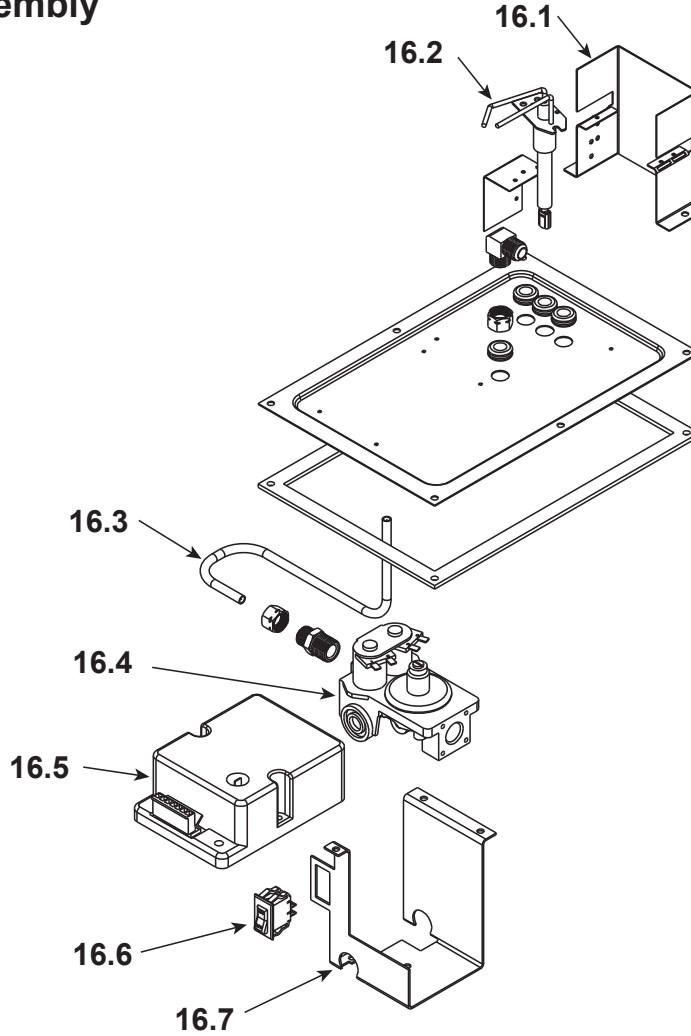

#16 Valve Assembly

IMPORTANT: THIS IS DATED INFORMATION. Parts must be ordered from a dealer or distributor. **Hearth and Home Technologies does not sell directly to consumers.** Provide model number and serial number when requesting service parts from your dealer or distributor.

**Stocked
at Depot**

ITEM	DESCRIPTION	COMMENTS	PART NUMBER	
16.1	Pilot Bracket	No longer available	530-164	
16.2	Ignitor		459-591	Y
16.3	Flex Tube Assembly		477-301A	Y
16.4	DSI Valve - NG		476-500	Y
16.5	DSI Module	No longer available	501-592	
16.6	On/Off, Switch		SRV320D0232	Y
16.7	Valve Bracket	No longer available	550-252	
	Flex Ball Valve Assembly		531-320A	Y
	Burner Tube		477-301A