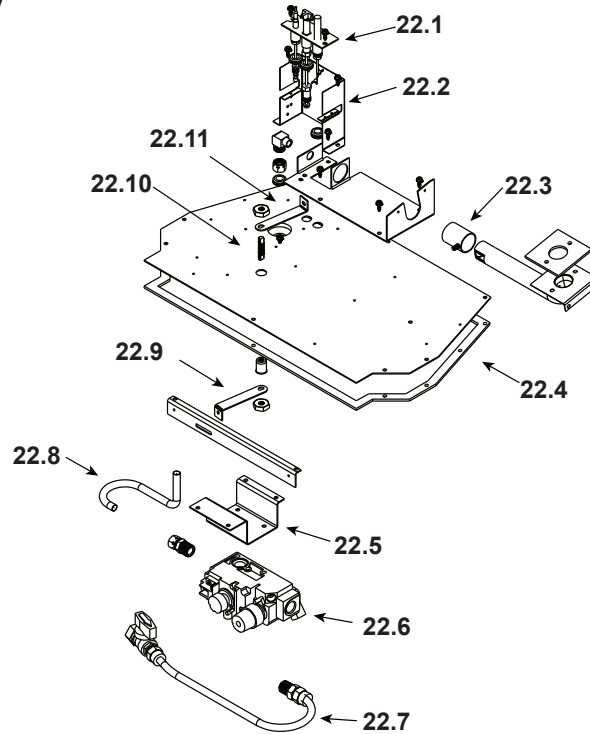

#22 Valve Assembly

IMPORTANT: THIS IS DATED INFORMATION. Parts must be ordered from a dealer or distributor. **Hearth and Home Technologies does not sell directly to consumers.** Provide model number and serial number when requesting service parts from your dealer or distributor.

**Stocked
at Depot**

ITEM	DESCRIPTION	COMMENTS	PART NUMBER	
22.1	Pilot Assembly NG		2103-010	Y
	Pilot Assembly LP		2103-011	Y
	Pilot Tube		SRV446-301	Y
	Thermocouple		446-511	Y
	Thermopile		2103-512	Y
22.2	Pilot Bracket	No longer available	319-164	
22.3	Shutter Bracket Assembly		2026-130	Y
22.4	Valve Plate Gasket	No longer available	SRV319-401	
22.5	Valve Bracket	No longer available	319-145	
22.6	Valve NG		060-522	Y
	Valve LP		060-523	Y
22.7	Flex Ball Valve Assembly		531-320A	Y
22.8	Flexible Gas Connector		477-301A	Y
22.9	Bottom Handle	No longer available	319-168	
22.10	D-Shaft	No longer available	319-836	
22.11	Top Handle	No longer available	319-170	
	Orifice NG (#35C)		SRV582-835	Y
	Orifice LP (#52C)		SRV582-852	Y

Additional service part numbers appear on following page.