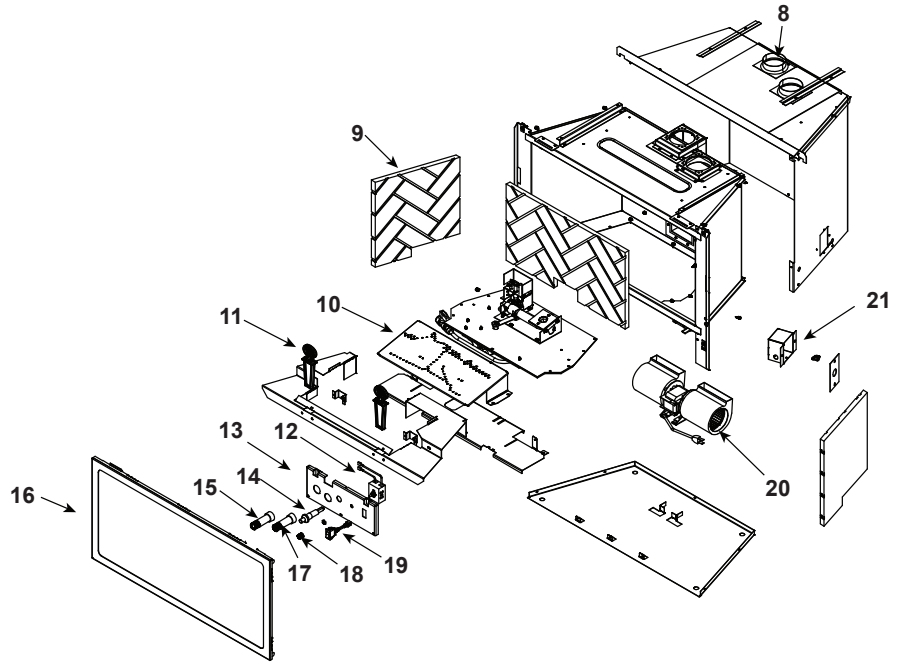

Log Set Assembly

IMPORTANT: THIS IS DATED INFORMATION. Parts must be ordered from a dealer or distributor. **Hearth and Home Technologies does not sell directly to consumers.** Provide model number and serial number when requesting service parts from your dealer or distributor.

Stocked at Depot

ITEM	DESCRIPTION	COMMENTS	PART NUMBER	
	Log Set Assembly		LOGS-QVI30	Y
1	Log 1	No longer available, Must order complete assembly	SRV340-701	
2	Log 2		SRV340-702	
3	Log 3		SRV340-703	
4	Log 4		SRV340-704	
5	Log 5		SRV340-706	
6	Log 6		SRV340-705	
7	Log 7		SRV740-707	
8	Fireplace Termination Assembly	No longer available	319-213A	
9	Refractory Kit	No longer available	BRICK-QVI30	
10	Burner		349-176A	Y
11	Andirons		SRV434-0450	
12	On/Off Rheostat		SRV100-510A	Y
13	Control Panel	No longer available	319-119	
14	Piezo Ignitor		291-513	Y
15	Flame Control Knob	No longer available	571-531	
16	Glass Door Assembly		GLA-349	Y
17	Pilot Control Knob	No longer available	571-530	
18	Rheostat Knob		SRV100-512	Y
19	On/Off,r Switch		SRV32D0232	Y
20	Blower		GFK-160A	
21	Junction Box	No longer available	040-250A