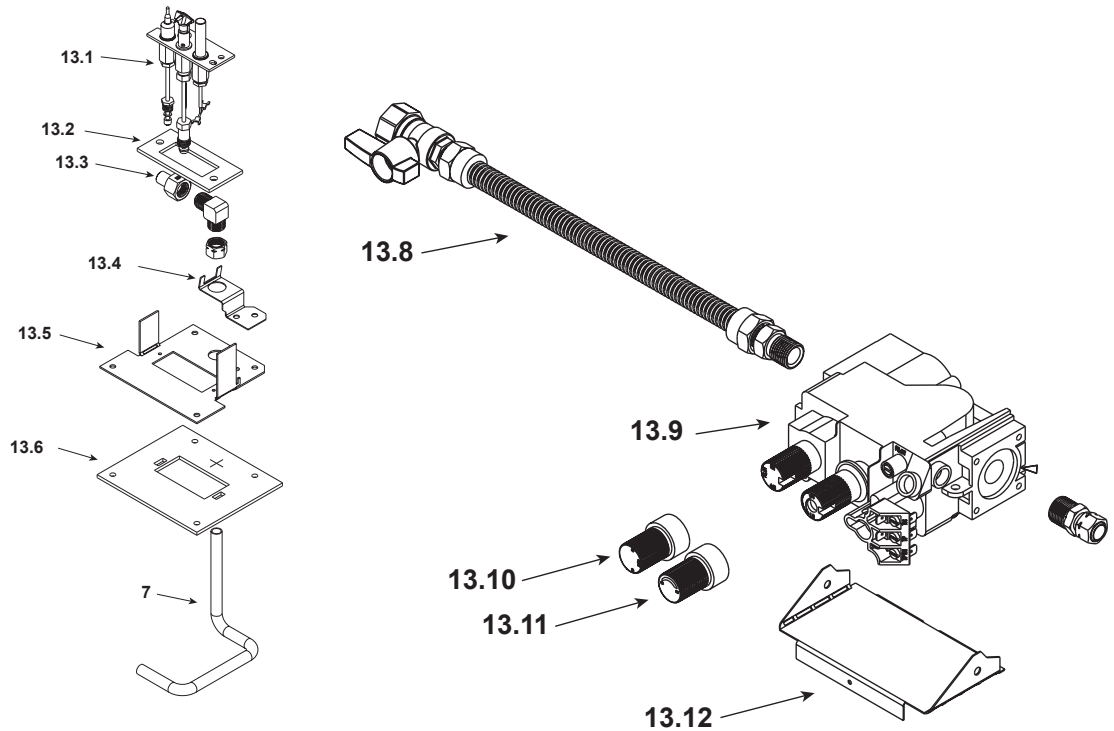

#13 Valve Assembly

IMPORTANT: THIS IS DATED INFORMATION. Parts must be ordered from a dealer or distributor. **Hearth and Home Technologies does not sell directly to consumers.** Provide model number and serial number when requesting service parts from your dealer or distributor.

**Stocked
at Depot**

ITEM	DESCRIPTION	COMMENTS	PART NUMBER	Stocked at Depot
13.1	Pilot Assembly NG		2103-010	Y
	Pilot Assembly LP		2103-011	Y
	Pilot Tube		SRV485-301	Y
	Thermocouple		2103-511	Y
	Thermopile		2103-512	Y
13.2	Pilot Gasket	No longer available	SRV768-432	
13.3	Burner Orifice NG (.125A)	No longer available	768-801	
	Burner Orifice LP (#50A)		446-801	Y
13.4	Bracket: Orifice	No longer available	778-169	
13.5	Bracket: Pilot	No longer available	783-170	
13.6	Pilot Bracket Gasket	No longer available	778-431	
13.7	Burner Tube		477-301A	Y
13.8	Flex Ball Valve Assembly		SRV302-320	Y
13.9	Valve NG		SRV230-0710	Y
	Valve LP		SRV230-0720	Y
13.10	Flame Control Knob		571-533	Y
13.11	Pilot Control Knob		SRV37D0010	
13.12	Bracket: Valve	No longer available	773-147	

Additional service part numbers on following page.