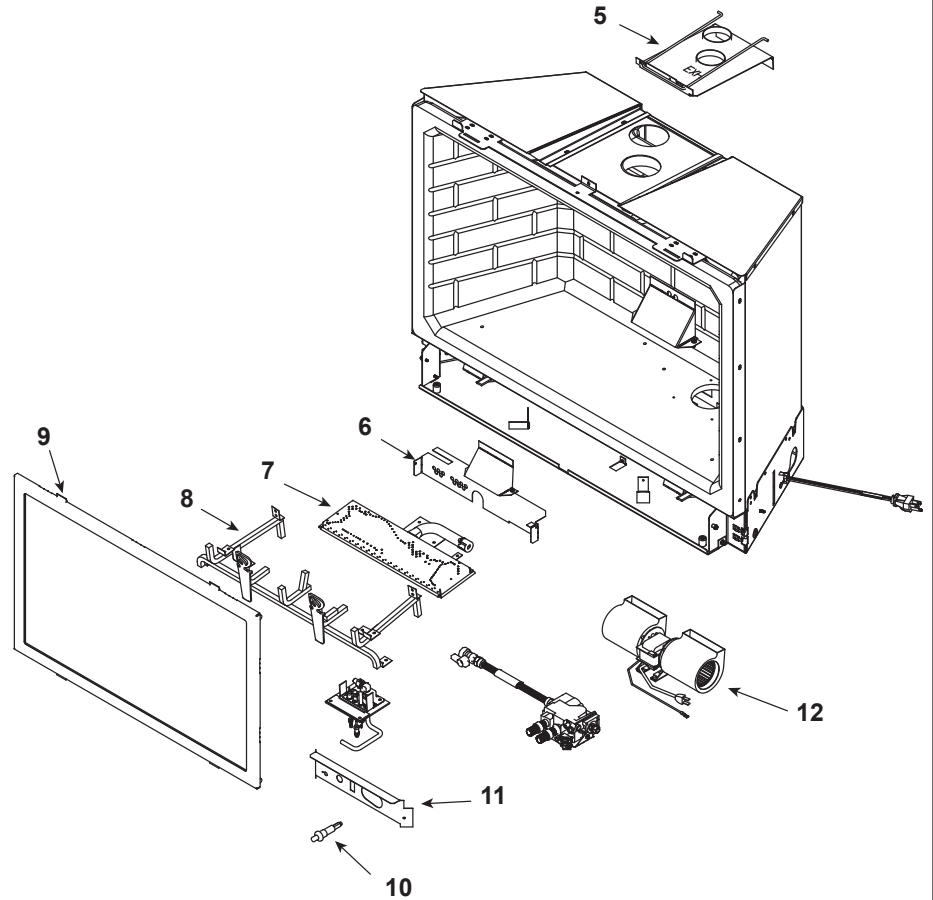

Log Set Assembly

IMPORTANT: THIS IS DATED INFORMATION. Parts must be ordered from a dealer or distributor. **Hearth and Home Technologies does not sell directly to consumers.** Provide model number and serial number when requesting service parts from your dealer or distributor.

Stocked at Depot

ITEM	DESCRIPTION	COMMENTS	PART NUMBER	
	Log Set Assembly		LOGS-CFXGB	Y
1	Log 1	No longer available, Must order complete assembly	SRV768-701	
2	Log 2		SRV768-704	
3	Log 3		SRV768-705	
4	Log 4		SRV582-705	
5	Slide Plate Assembly	No longer available	783-108A	
	Slide Plate Handle		2019-201	
6	Baffle Assembly	No longer available	2020-046	
7	Burner		768-188A	Y
8	Log Grate	No longer available	2178-007	
9	Glass Door Assembly		GLA-FBG	
10	Piezo Ignitor		291-513	Y
11	Control Panel, Valve Cover Plate	No longer available	783-125	
12	Blower Assembly		GFK-160A