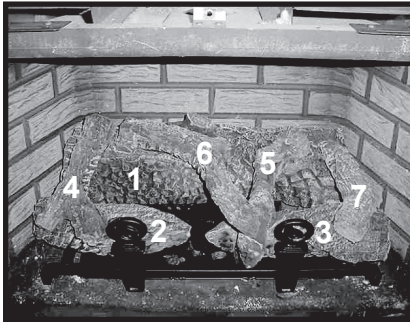

Log Set Assembly

IMPORTANT: THIS IS DATED INFORMATION. Parts must be ordered from a dealer or distributor. **Hearth and Home Technologies does not sell directly to consumers.** Provide model number and serial number when requesting service parts from your dealer or distributor.

Stocked at Depot

ITEM	DESCRIPTION	COMMENTS	PART NUMBER	
	Log Set Assembly		LOGS-QVI30FB	Y
1	Log 1	No longer available, Must order complete assembly	SRV2020-140	
2	Log 2		SRV2020-141	
3	Log 3		SRV2020-142	
4	Log 4		SRV340-704	
5	Log 5		SRV340-706	
6	Log 6		SRV340-705	
7	Log 7		SRV740-707	
8	Slide Plate Assembly	No longer available	783-108A	
	Slide Plate Handle		2019-201	
9	Baffle Assembly	No longer available	2020-046	
10	Piezo Ignitor		291-513	Y
11	Burner NG, LP		2020-024	Y
12	Grate Assembly	No longer available	2020-025	
13	Glass Door Assembly	No longer available	GLA-FBIN	
14	Valve Cover Plate	No longer available	783-125