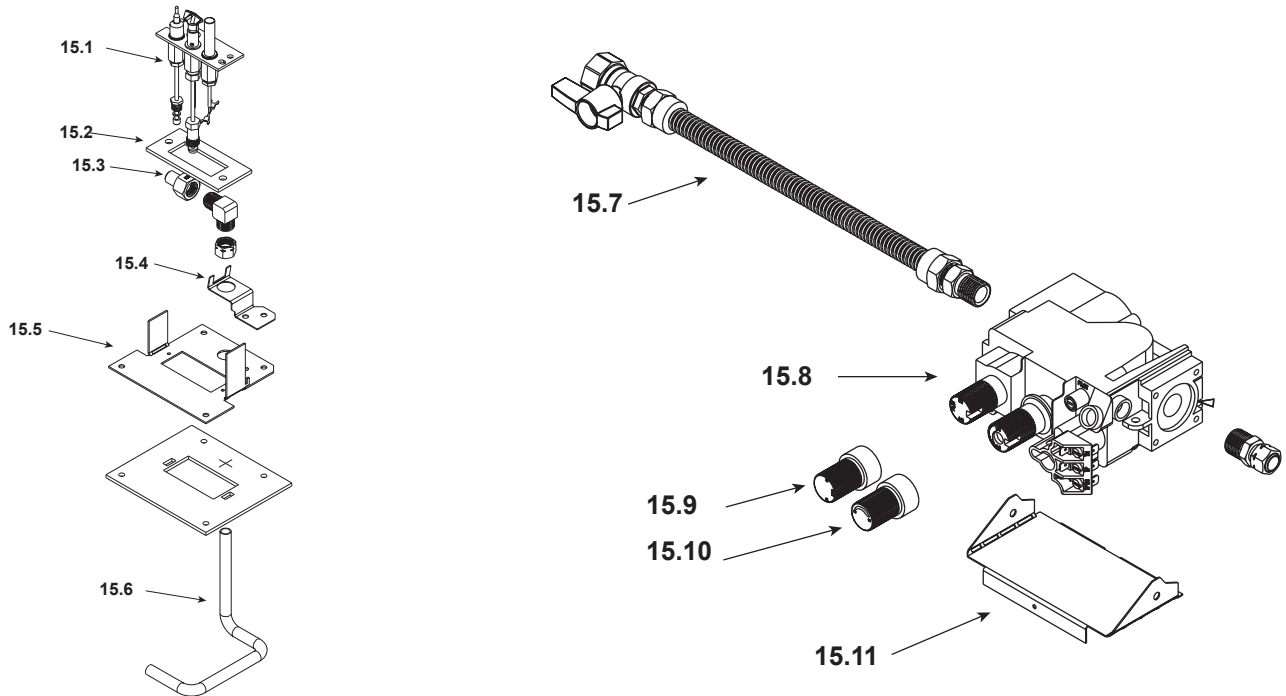

#15 Valve Assembly

IMPORTANT: THIS IS DATED INFORMATION. Parts must be ordered from a dealer or distributor. **Hearth and Home Technologies does not sell directly to consumers.** Provide model number and serial number when requesting service parts from your dealer or distributor.

**Stocked
at Depot**

ITEM	DESCRIPTION	COMMENTS	PART NUMBER	
15.1	Pilot Assembly NG		2103-010	Y
	Pilot Assembly LP		2103-011	Y
	Pilot Tube		SRV485-301	Y
	Thermocouple		2103-511	Y
	Thermopile		2103-512	Y
15.2	Pilot Gasket	No longer available	SRV768-432	
15.3	Burner Orifice NG (#31A)		506-800	Y
	Burner Orifice LP (#50A)		446-801	Y
15.4	Bracket: Orifice	No longer available	778-169	
15.5	Bracket: Pilot	No longer available	783-170	
15.6	Burner Tube		477-301A	Y
15.7	Flex Ball Valve Assembly		SRV302-320	Y
15.8	Valve NG		SRV230-0710	Y
	Valve LP		SRV230-0720	Y
15.9	Flame Control Knob		571-533	Y
15.10	Pilot Control Knob		SRV37D0010	
15.11	Bracket: Valve	No longer available	773-147	

Additional service part numbers appear on following page.