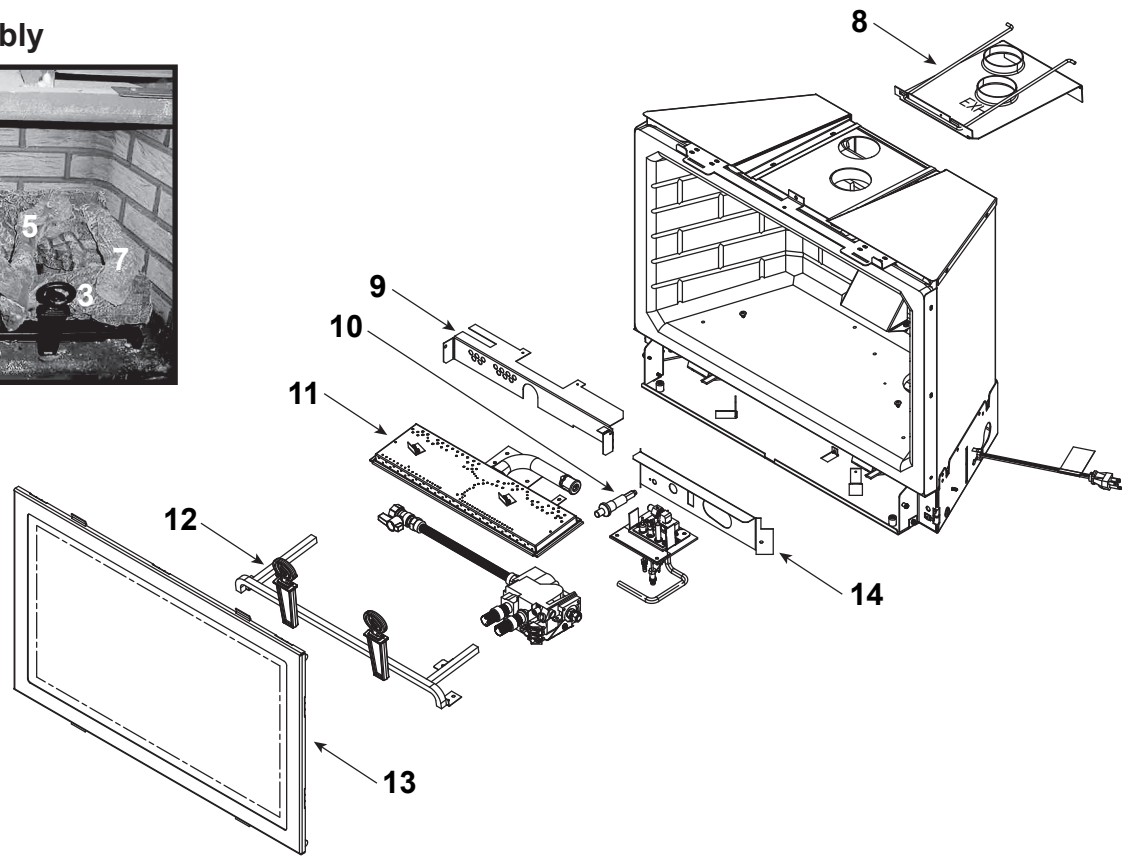

Log Set Assembly

IMPORTANT: THIS IS DATED INFORMATION. Parts must be ordered from a dealer or distributor. **Hearth and Home Technologies does not sell directly to consumers.** Provide model number and serial number when requesting service parts from your dealer or distributor.

Stocked at Depot

ITEM	DESCRIPTION	COMMENTS	PART NUMBER	
	Log Set Assembly		LOGS-QVI30FB	Y
1	Log 1	No longer available, Must order complete assembly	SRV2020-140	
2	Log 2		SRV2020-141	
3	Log 3		SRV2020-142	
4	Log 4		SRV340-704	
5	Log 5		SRV340-706	
6	Log 6		SRV340-705	
7	Log 7		SRV740-707	
8	Slide Plate Assembly	No longer available	783-108A	
	Slide Plate Handle		2019-201	
9	Baffle Assembly	No longer available	2020-046	
10	Piezo Ignitor		291-513	Y
11	Burner NG, LP		2020-024	Y
12	Grate Assembly	No longer available	2020-025	
13	Glass Door Assembly	No longer available	GLA-FBIN	
14	Valve Cover Plate	No longer available	783-125