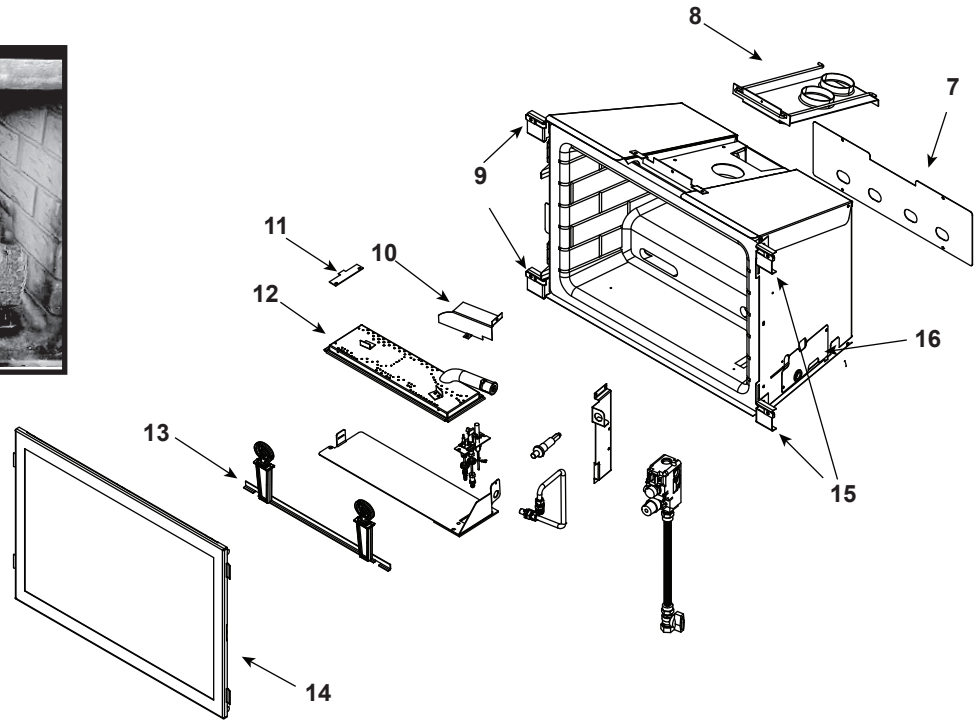

Log Set Assembly

IMPORTANT: THIS IS DATED INFORMATION. Parts must be ordered from a dealer or distributor. **Hearth and Home Technologies does not sell directly to consumers.** Provide model number and serial number when requesting service parts from your dealer or distributor.

Stocked at Depot

ITEM	DESCRIPTION	COMMENTS	PART NUMBER	
	Log Set Assembly		LOGS-2031	Y
1	Log 1	No longer available, Must order complete assembly	SRV2032-701	
2	Log 2		SRV2032-702	
3	Log 3		SRV2032-703	
4	Log 4		SRV340-704	
5	Log 5		SRV340-705	
6	Log 6		SRV740-707	
7	Access Plate: Fan	No longer available	2019-111	
8	Slide Plate Assembly	No longer available	2019-096	
	Slide Plate Handle		2019-201	
9	Glass Latch Assembly	Pkg of 2	386-122A/2	Y
10	Air Baffle	No longer available	2019-165	
11	Burner Key	No longer available	2019-166	
12	Burner NG, LP		2031-003	Y
13	Grate Assembly	No longer available	2031-020	
	Andirion		SRV434-0450	
14	Glass Door Assembly	No longer available	GLA-2019	Y
15	Glass Latch Assembly	Qty 2req	339-121A	
16	Access Plate	No longer available	2019-116