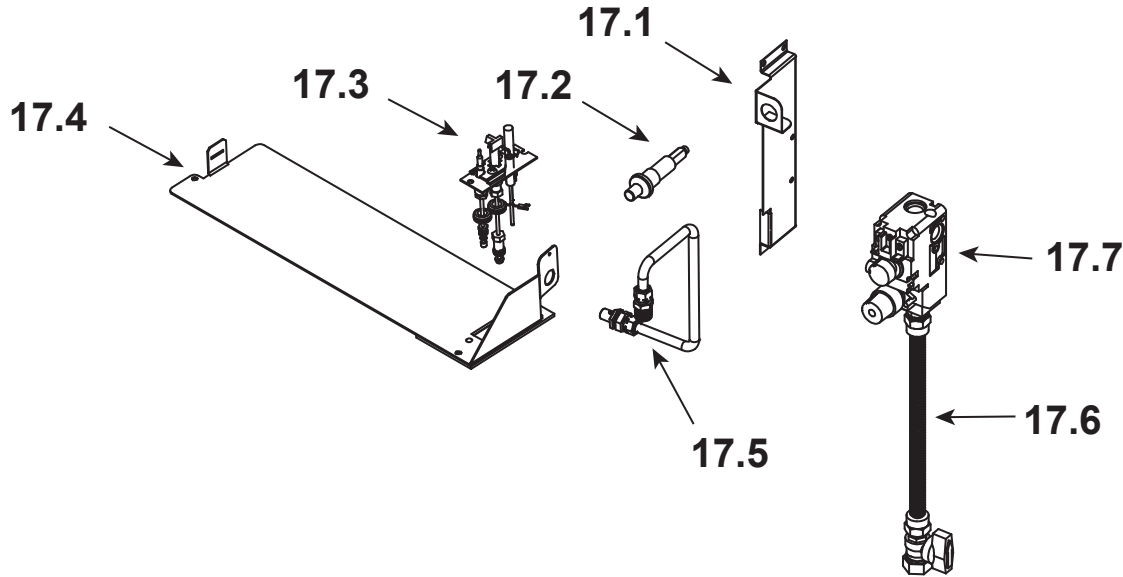

#17 Pilot Valve Assembly

IMPORTANT: THIS IS DATED INFORMATION. Parts must be ordered from a dealer or distributor. **Hearth and Home Technologies does not sell directly to consumers.** Provide model number and serial number when requesting service parts from your dealer or distributor.

Stocked at Depot

ITEM	DESCRIPTION	COMMENTS	PART NUMBER	
17.1	Valve Bracket	No longer available	2019-105	
17.2	Piezo Ignitor		291-513	Y
17.3	Pilot Assembly NG		2103-010	Y
	Pilot Assembly LP		2103-011	Y
	Pilot Tube		SRV485-301	Y
	Thermocouple		446-511	Y
	Thermopile		2103-512	Y
17.4	Burner Drop Plate	No longer available	2019-164	
17.5	Flexible Gas Connector		567-301A	Y
17.6	Flex Ball Valve Assembly		SRV302-320	Y
17.7	Valve NG		060-522	Y
	Valve LP		060-523	Y
	Orifice NG (#36B)	No longer available	567-801	
	Orifice LP (#52B)	No longer available	074-801	

Additional service part numbers appear on following page.