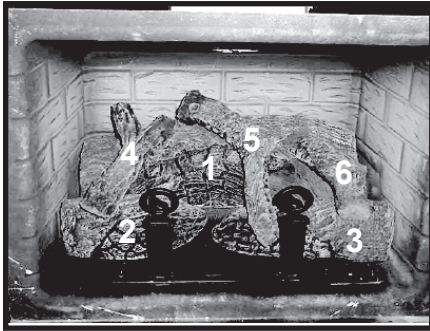

Log Set Assembly

IMPORTANT: THIS IS DATED INFORMATION. Parts must be ordered from a dealer or distributor. **Hearth and Home Technologies does not sell directly to consumers.** Provide model number and serial number when requesting service parts from your dealer or distributor.

Stocked at Depot

ITEM	DESCRIPTION	COMMENTS	PART NUMBER	
	Log Set Assembly		LOGS-2031	Y
1	Log 1	No longer available, Must order complete assembly	SRV2032-701	
2	Log 2		SRV2032-702	
3	Log 3		SRV2032-703	
4	Log 4		SRV340-704	
5	Log 5		SRV340-705	
6	Log 6		SRV740-707	
7	Access Plate: Fan	No longer available	2019-111	
8	Slide Plate Assembly	No longer available	2019-096	
	Slide Plate Handle		2019-201	
9	Glass Latch Assembly	Pkg of 2	386-122A/2	Y
10	Air Baffle	No longer available	2019-165	
11	Burner Key	No longer available	2019-166	
12	Burner NG, LP		2031-003	Y
13	Grate Assembly	No longer available	2031-020	
	Andirion		SRV434-0450	
14	Glass Door Assembly	No longer available	GLA-2019	Y
15	Glass Latch Assembly	Qty 2req	339-121A	
16	Access Plate	No longer available	2019-116