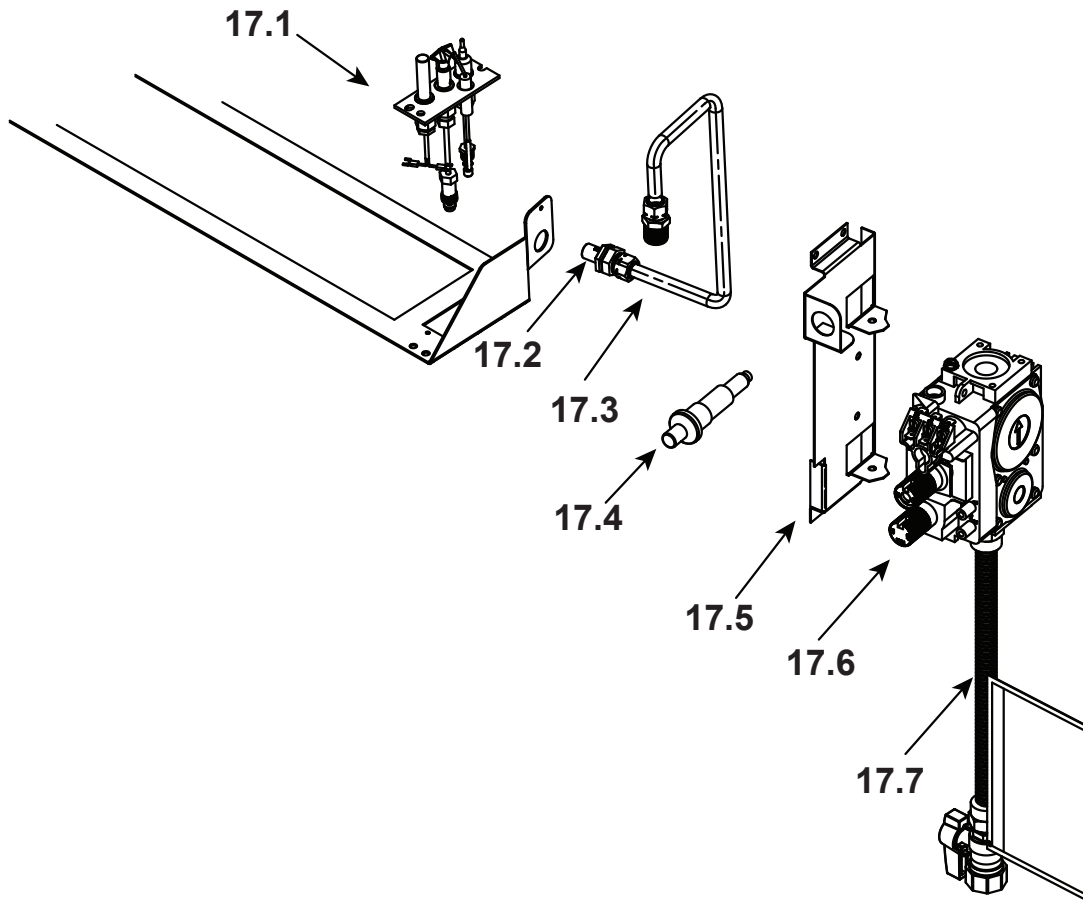

#17 Valve Assembly

IMPORTANT: THIS IS DATED INFORMATION. Parts must be ordered from a dealer or distributor. **Hearth and Home Technologies does not sell directly to consumers.** Provide model number and serial number when requesting service parts from your dealer or distributor.

**Stocked
at Depot**

ITEM	DESCRIPTION	COMMENTS	PART NUMBER	
17.1	Pilot Assembly NG		2103-010	Y
	Pilot Assembly LP		2103-011	Y
	Pilot Tube		SRV485-301	Y
	Thermocouple		2103-511	Y
	Thermopile		2103-512	Y
17.2	Orifice NG (#36B)	No longer available	567-801	
	Orifice LP (#52B)	No longer available	074-801	
17.3	Flexible Gas Connector		567-301A	Y
17.4	Piezo Ignitor		291-513	Y
17.5	Valve Bracket	No longer available	2019-107	
17.6	Valve NG		SRV230-0710	Y
	Valve LP		SRV230-0720	Y
17.7	Flex Ball Valve Assembly		SRV302-320	Y

Additional service part numbers appear on following page.