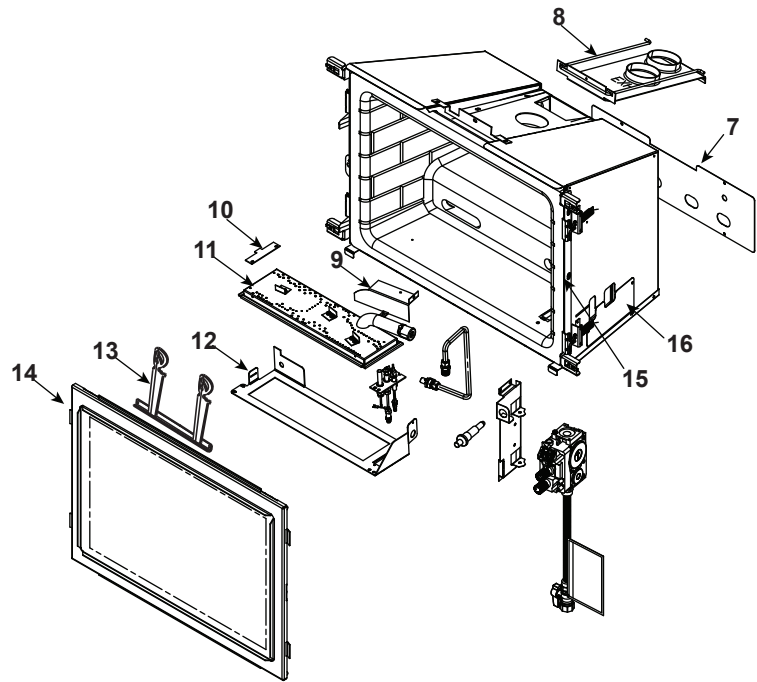

Log Set Assembly

IMPORTANT: THIS IS DATED INFORMATION. Parts must be ordered from a dealer or distributor. **Hearth and Home Technologies does not sell directly to consumers.** Provide model number and serial number when requesting service parts from your dealer or distributor.

Stocked at Depot

ITEM	DESCRIPTION	COMMENTS	PART NUMBER	
	Log Set Assembly		LOGS-2031	Y
1	Log 1	No longer available, Must order complete assembly	SRV2032-701	
2	Log 2		SRV2032-702	
3	Log 3		SRV2032-703	
4	Log 4		SRV340-704	
5	Log 5		SRV340-705	
6	Log 6		SRV740-707	
7	Access Plate: Fan	No longer available	2019-111	
8	Slide Plate Assembly	No longer available	2019-096	
	Slide Plate Handle		2019-201	
9	Air Baffle	No longer available	2019-165	
10	Burner Key	No longer available	2019-166	
11	Burner NG, LP		2031-003	Y
12	Burner Drop Plate	No longer available	2019-164	
13	Grate Assembly	No longer available	2031-020	
14	Glass Door Assembly	No longer available	GLA-2019	
15	Surround Mount, Right	No longer available	2019-205	
	Surround Mount Left	No longer available	2019-196	
16	Access Plate	No longer available	2019-116