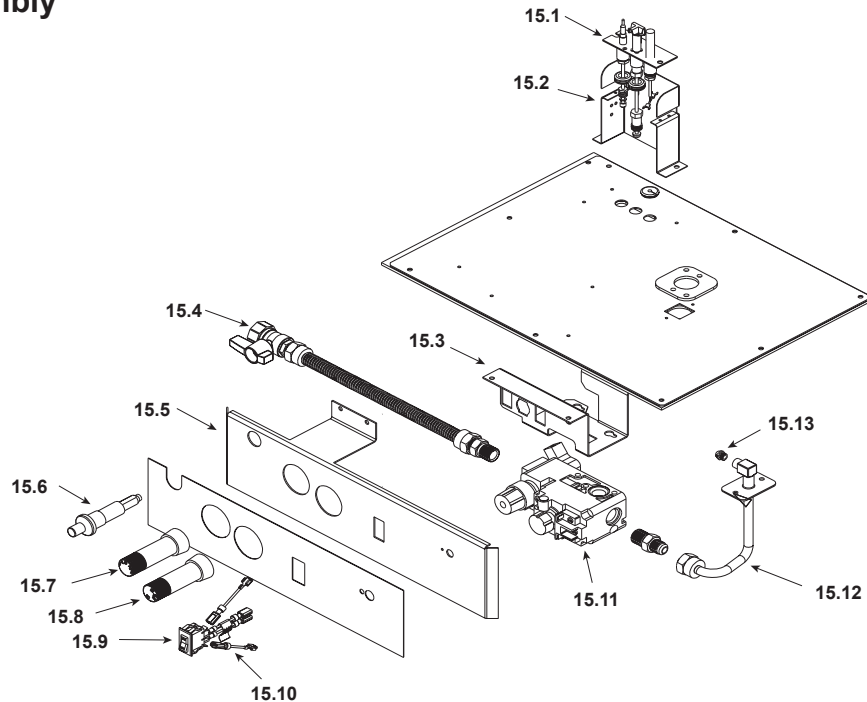

#15 Valve Assembly

IMPORTANT: THIS IS DATED INFORMATION. Parts must be ordered from a dealer or distributor. **Hearth and Home Technologies does not sell directly to consumers.** Provide model number and serial number when requesting service parts from your dealer or distributor.

**Stocked
at Depot**

ITEM	DESCRIPTION	COMMENTS	PART NUMBER	
15.1	Pilot Assembly NG		4021-736	Y
	Pilot Assembly LP		4021-737	Y
	Pilot Tube		SRV485-301	Y
	Thermocouple		446-511	Y
	Thermopile		2103-512	Y
15.2	Pilot Bracket	No longer available	385-164	
15.3	Valve Bracket	No longer available	2025-101	
15.4	Flex Ball Valve Assembly		SRV302-320	Y
15.5	Control Panel	No longer available	295-119	
15.6	Piezo Ignitor		291-513	Y
15.7	Flame Control Knob	No longer available	571-531	
15.8	Pilot Control Knob	No longer available	571-530	
15.9	ON/OFF Rocker Switch		060-521A	Y
15.10	Jumper Wire		049-552A	Y
15.11	Valve NG		060-522	Y
	Valve LP		060-523	Y
15.12	Flexible Gas Connector		383-302A	Y
15.13	Burner Orifice NG (#36C)		582-836	Y
	Burner Orifice LP (#51C)		SRV582-851	Y

Additional service part numbers may appear on following page.