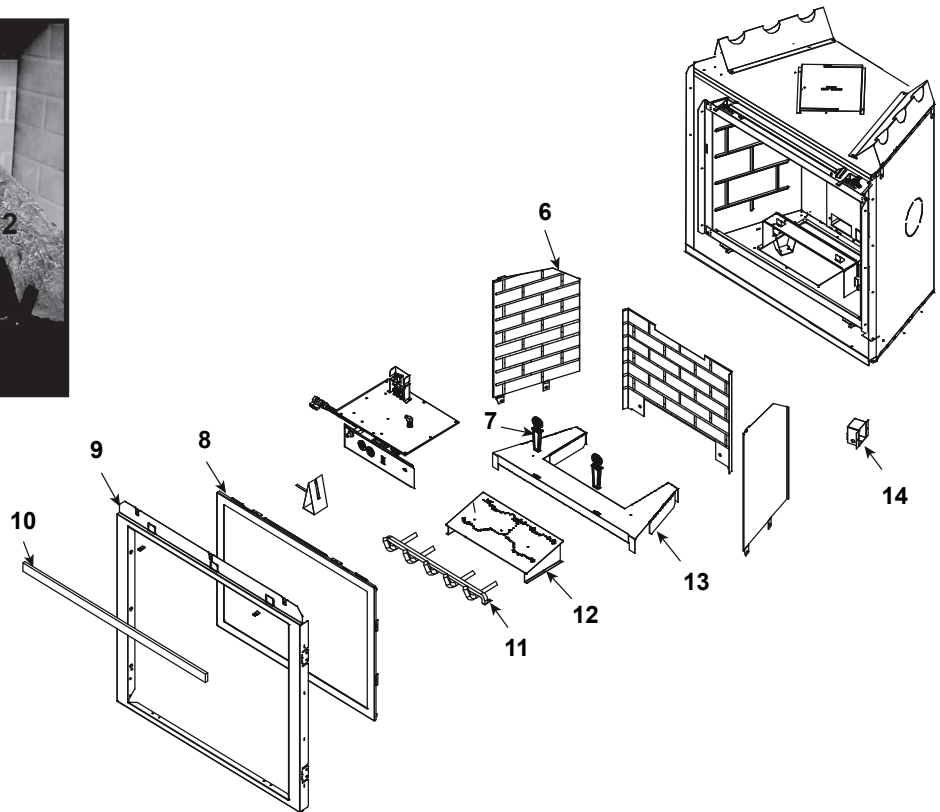

Log Set Assembly

IMPORTANT: THIS IS DATED INFORMATION. Parts must be ordered from a dealer or distributor. **Hearth and Home Technologies does not sell directly to consumers.** Provide model number and serial number when requesting service parts from your dealer or distributor.

**Stocked
at Depot**

ITEM	DESCRIPTION	COMMENTS	PART NUMBER	
	Log Set Assembly		LOGS-2017	Y
1	Log 1	No longer available, Must order complete assembly	SRV2016-701	
2	Log 2		SRV385-736	
3	Log 3		SRV278-704	
4	Log 4		SRV2018-704	
5	Log 5		SRV780-707	
6	Refractory Kit (Sold as set only)	No longer available	BRICK-295	
7	Andirons, Cast		SRV434-0450	
8	Glass Door Assembly		GLA-6TROC	Y
9	Surround	No longer available	SRV2101-260	
10	Insulation Board		385-401	
11	Log Grate	No longer available	2017-001	
12	Burner NG		2017-003	Y
13	Base Refractory NG, LP	No longer available	292-124	
14	Junction Box		SRV4021-013	Y