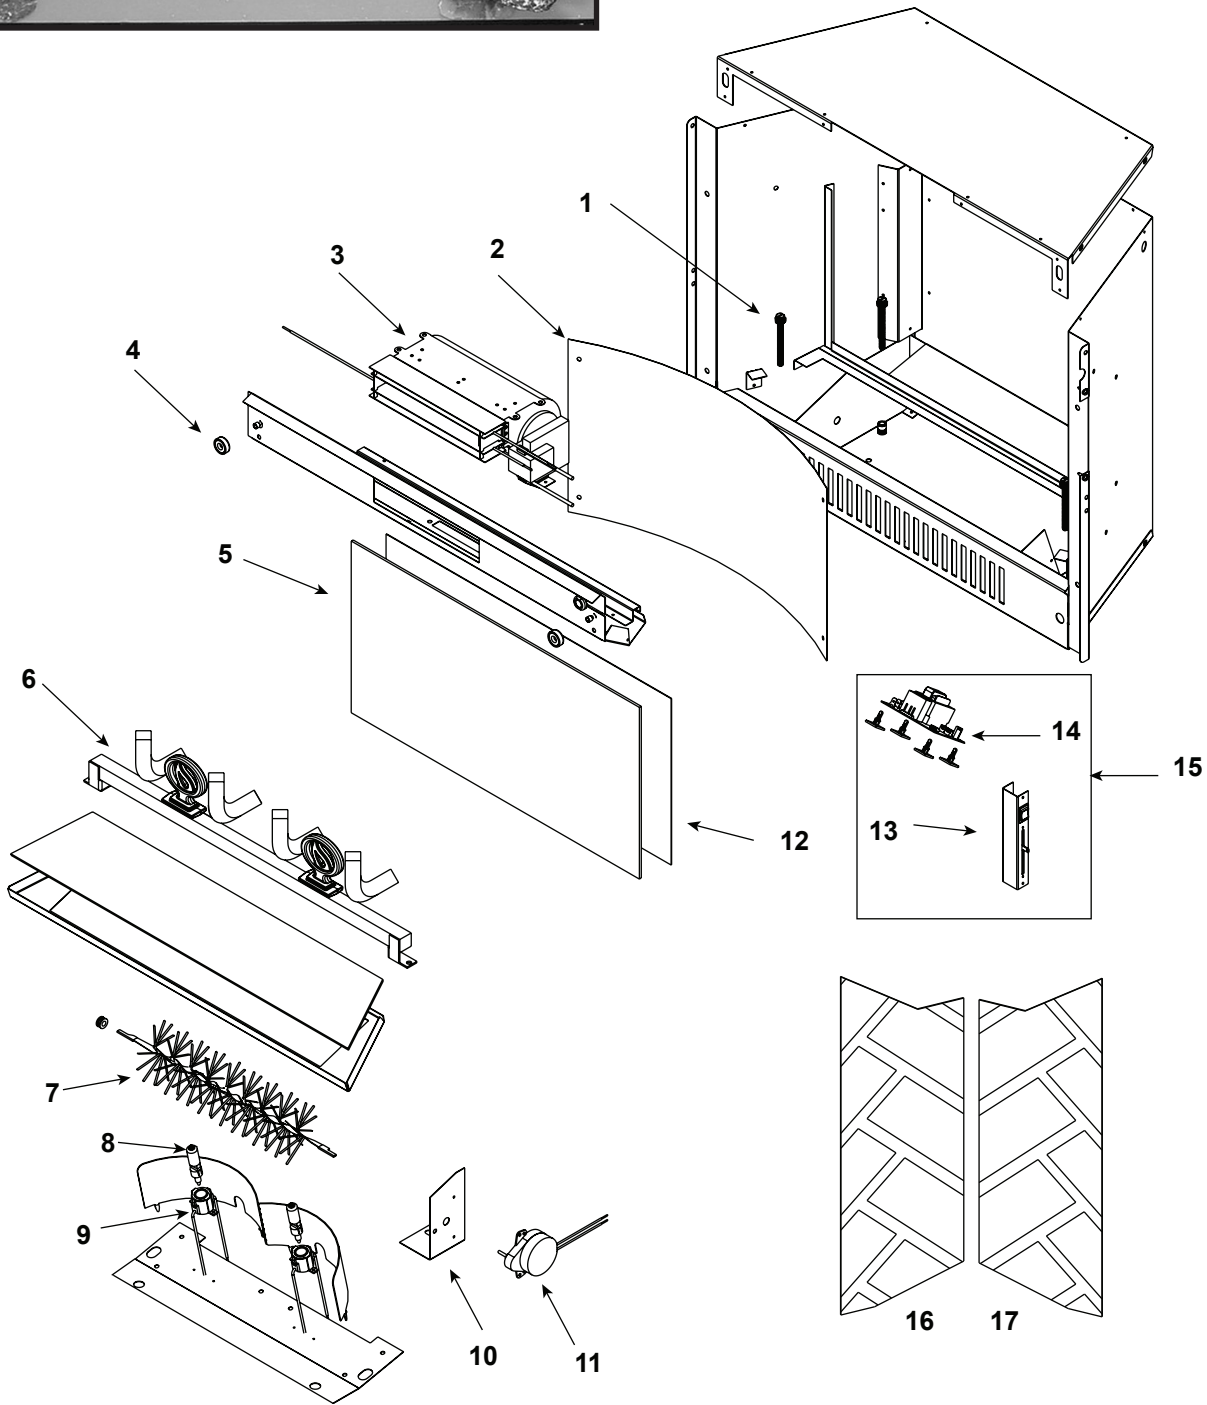

Log Set Assembly

Part number list on following page.