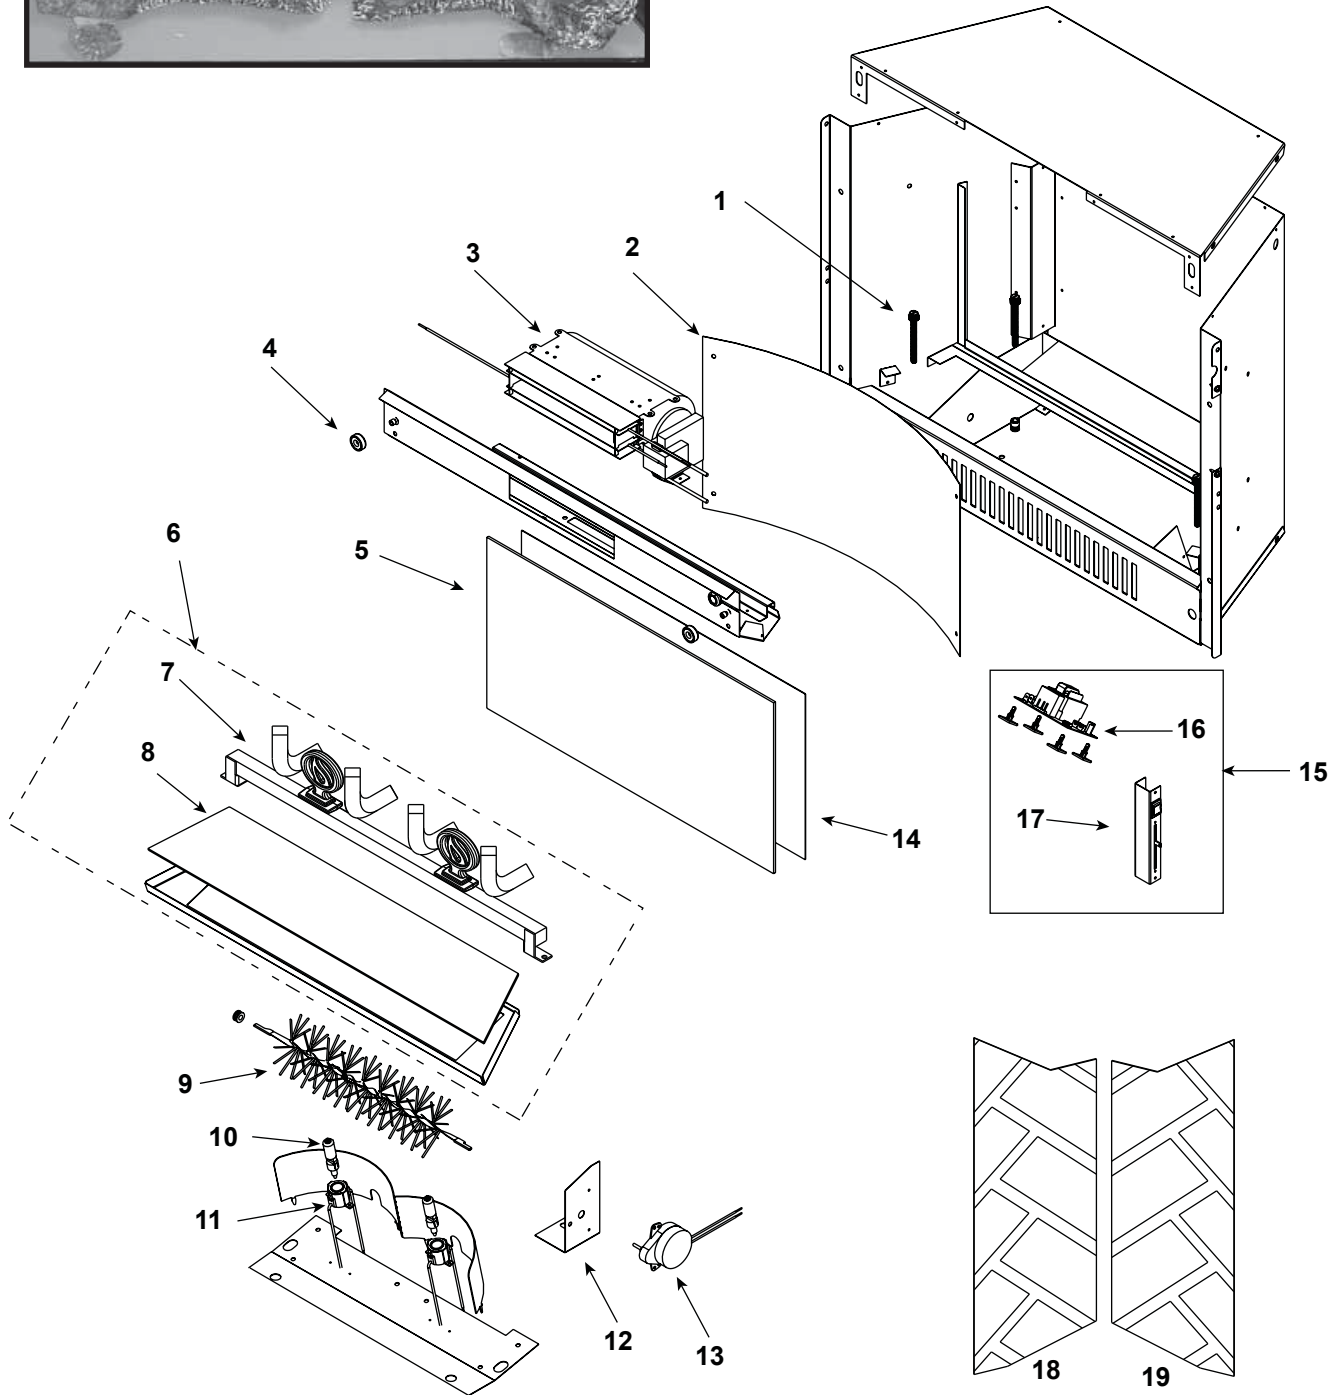

Log Set Assembly

Part number list on following page.

Beginning Manufacturing Date: Jul 2005
 Ending Manufacturing Date: Jan 2006

IMPORTANT: THIS IS DATED INFORMATION. Parts must be ordered from a dealer or distributor. **Hearth and Home Technologies does not sell directly to consumers.** Provide model number and serial number when requesting service parts from your dealer or distributor.

Stocked at Depot

ITEM	DESCRIPTION	COMMENTS	Part Number	
	23/26 Log Assembly	No longer available	4038-004	
1	Leveling Bolts	No longer available	4038-823	
2	Reflective Flame Decal	No longer available	4021-190	Y
3	Heater/Blower Assembly	No longer available	SRV4038-107	Y
4	Top Magnet Assembly	No longer available	4038-109	Y
5	26 in./31 in. Acrylic Panel	No longer available	4038-810	Y
6	Hearth Assembly	No longer available	4038-042	
7	Grate Assembly	No longer available	4038-886	
8	Ember Bed	No longer available	4038-217	
9	Flame Element Kit	No longer available	4030-200	Y
10	Halogen Light	Qty 2 req	33961	Y
11	Light Receptacle	No longer available	33962	
12	Motor Bracket	No longer available	4038-009	Y
13	Motor	No longer available	4035-860	
14	26 in./31 in. Lenticular Lens	No longer available	4030-840	
15	Thermostat Control Assembly	No longer available	4038-806	Y
16	Control Board Assembly	No longer available	4038-108	
17	Switch Assembly	No longer available	4038-110	Y
	Control Switch Wire Assembly	No longer available	4038-814	
	Slide Pot Rubber Boot	No longer available	4038-811	Y
	Thermistor	No longer available	4038-849	
18	26 in. Refractory - LH	No longer available	4038-819	
19	26 in. Refractory - RH	No longer available	4038-820	
	Gasket Kit	No longer available	4038-900	
	Glass Retainer - Top	No longer available	4038-012	Y
	Power Cord	No longer available	4030-802	
	Strain Relief Bushing (Switch Wires)	No longer available	25756	
	Installation Manual		4038-897	