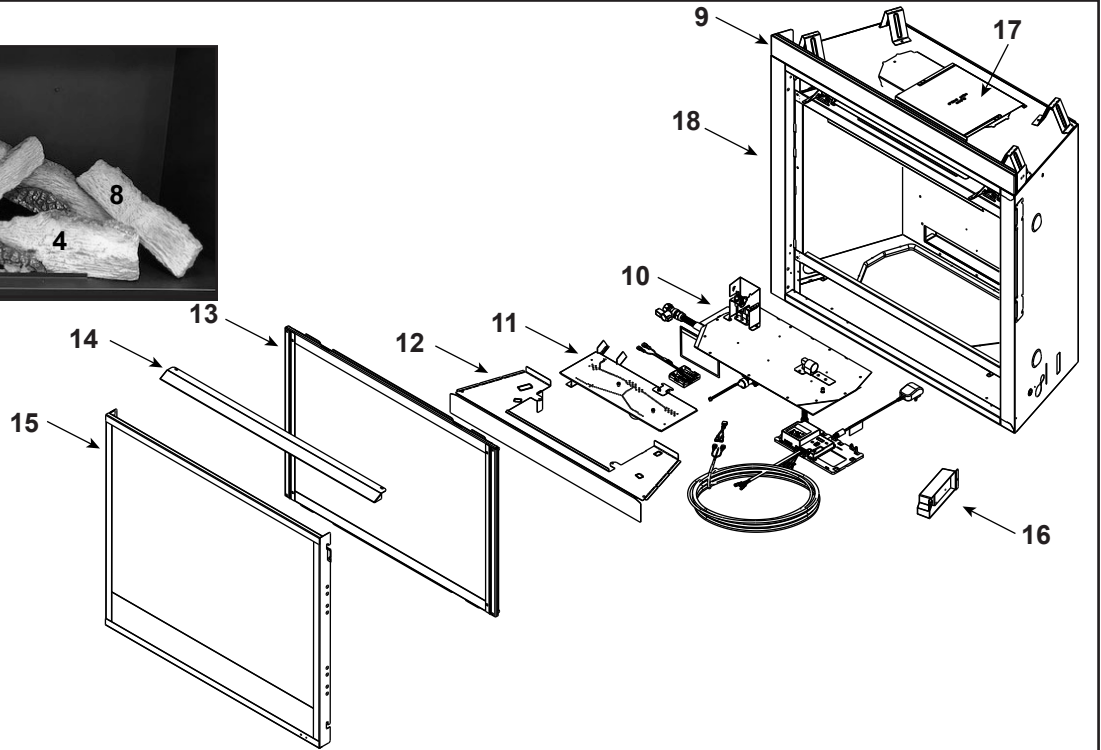

Service Parts **QUARTZ42IFTN/QUARTZ42IFTL**

Quartz 42" Gas Fireplace - DV

Beginning Manufacturing Date: March 2020

Ending Manufacturing Date: Active

Log Set Assembly

IMPORTANT: THIS IS DATED INFORMATION. Parts must be ordered from a dealer or distributor. **Hearth and Home Technologies does not sell directly to consumers.** Provide model number and serial number when requesting service parts from your dealer or distributor.

Stocked at Depot

ITEM	DESCRIPTION	COMMENTS	PART NUMBER	Stocked at Depot
	Log Set Assembly		LOGS-QUARTZ42	Y
1	Rear Left Base Log		SRV2414-709	
2	Rear Right Base Log		SRV2414-710	
3	Front Left Base Log		SRV2413-703	
4	Front Right Base Log		SRV2414-711	
5	Top Left Log		SRV2413-705	
6	Middle Left Cross Log		SRV2413-706	
7	Middle Right Cross Log		SRV2413-707	
8	Top Right Log		SRV2414-712	
9	Drywall Support		2393-119	
10	Valve Assembly		See following page	
11	Burner Assembly		2414-007	Y
12	Base Pan		2414-111	
13	Glass Door Assembly		GLA-950TR	Y
14	Hood		2121-230	
15	Door		DBM42BK	
16	Junction Box		SRV4021-013	Y
17	Elbow Heat Shield		385-290	
18	Overlay Kit		SRV950-FACE	

Additional service part numbers appear on following page.