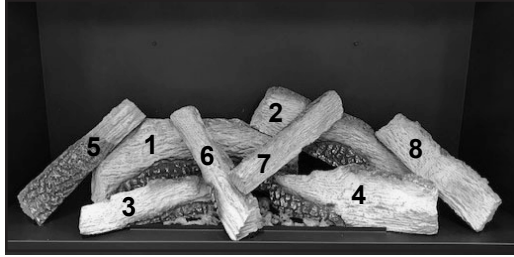

Service Parts **QUARTZ42IFTN/QUARTZ42IFTL**

Quartz 42" Gas Fireplace - DV

Beginning Manufacturing Date: March 2020

Ending Manufacturing Date: Active

Log Set Assembly

IMPORTANT: THIS IS DATED INFORMATION. Parts must be ordered from a dealer or distributor. **Hearth and Home Technologies does not sell directly to consumers.** Provide model number and serial number when requesting service parts from your dealer or distributor.

Stocked at Depot

ITEM	DESCRIPTION	COMMENTS	PART NUMBER	Stocked at Depot
	Log Set Assembly		LOGS-QUARTZ42	Y
1	Rear Left Base Log		SRV2414-709	
2	Rear Right Base Log		SRV2414-710	
3	Front Left Base Log		SRV2413-703	
4	Front Right Base Log		SRV2414-711	
5	Top Left Log		SRV2413-705	
6	Middle Left Cross Log		SRV2413-706	
7	Middle Right Cross Log		SRV2413-707	
8	Top Right Log		SRV2414-712	
9	Drywall Support		2393-119	
10	Valve Assembly		See following page	
11	Burner Assembly		2414-007	Y
12	Base Pan		2414-111	
13	Glass Door Assembly		GLA-950TR	Y
14	Hood		2121-230	
15	Door		DBM42BK	
16	Junction Box		SRV4021-013	Y
17	Elbow Heat Shield		385-290	
18	Overlay Kit		SRV950-FACE	

Additional service part numbers appear on following page.