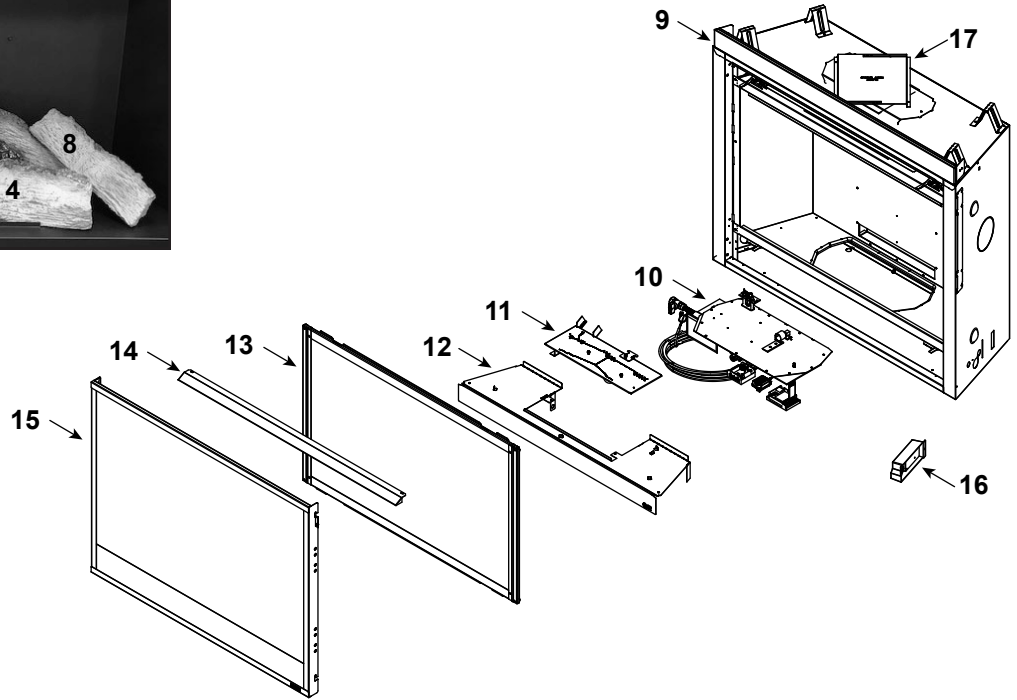

Log Set Assembly

IMPORTANT: THIS IS DATED INFORMATION. Parts must be ordered from a dealer or distributor. **Hearth and Home Technologies does not sell directly to consumers.** Provide model number and serial number when requesting service parts from your dealer or distributor.

Stocked at Depot

ITEM	DESCRIPTION	COMMENTS	PART NUMBER	
	Log Set Assembly		LOGS-QUARTZ42	Y
1	Rear Left Base Log		SRV2414-709	
2	Rear Right Base Log		SRV2414-710	
3	Front Left Base Log		SRV2413-703	
4	Front Right Base Log		SRV2414-711	
5	Top Left Log		SRV2413-705	
6	Middle Left Cross Log		SRV2413-706	
7	Middle Right Cross Log		SRV2413-707	
8	Top Right Log		SRV2414-712	
9	Drywall Support		2393-119	
10	Valve Assembly		See following page	
11	Burner Assembly		2414-007	Y
12	Base Pan		2414-111	
13	Glass Door Assembly		GLA-950TR	Y
14	Hood		2121-230	
15	Door		DBM42BK	
16	Junction Box		SRV4021-013	Y
17	Elbow Heat Shield		385-290