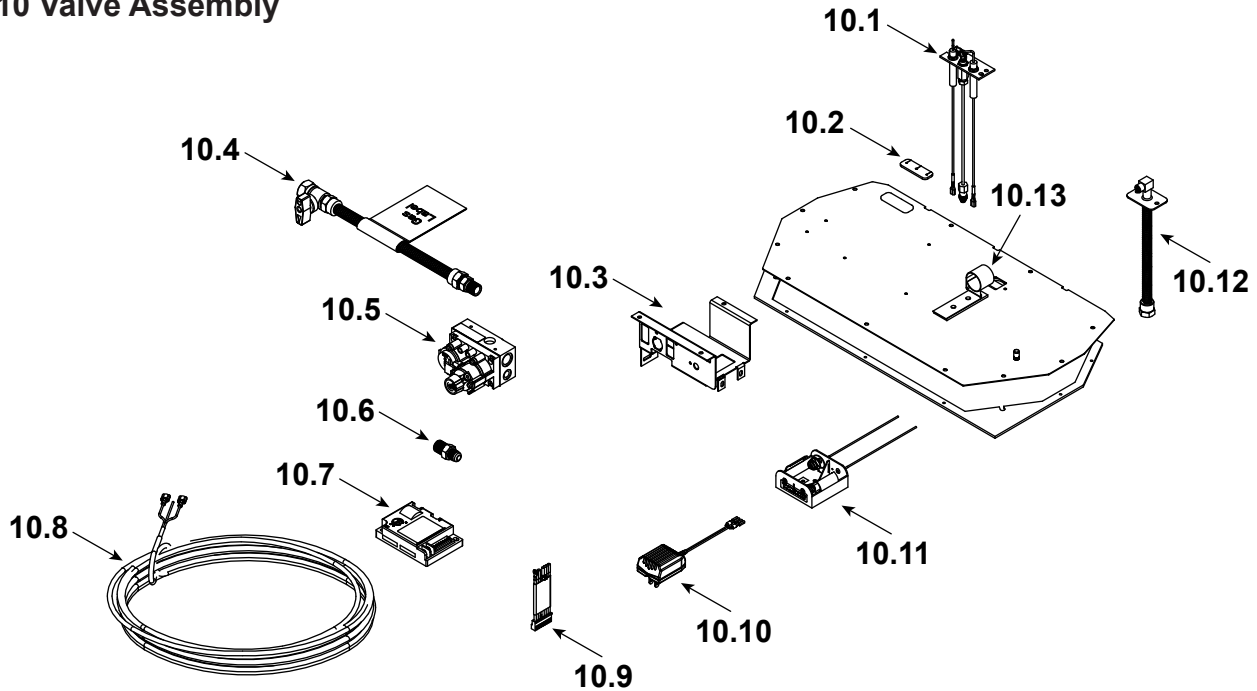

#10 Valve Assembly

IMPORTANT: THIS IS DATED INFORMATION. Parts must be ordered from a dealer or distributor. **Hearth and Home Technologies does not sell directly to consumers.** Provide model number and serial number when requesting service parts from your dealer or distributor.

Stocked at Depot

ITEM	DESCRIPTION	COMMENTS	PART NUMBER	Stocked at Depot
10.1	Pilot Assembly NG		2106-169	Y
	Pilot Assembly Propane		2106-170	Y
	Pilot Tube		SRV485-301	Y
10.2	3-Hole Grommet		SRV2118-420	
10.3	Valve Bracket		2118-104	
10.4	Flex Ball Valve Assembly		SRV302-320	Y
10.5	Valve NG		750-500	Y
	Valve Propane		2155-501	Y
10.6	Male Connector	Pkg of 5	303-315/5	
10.7	Module		SRV593-592	Y
10.8	Thermostat Wire Assembly		SRV2118-170	Y
10.9	Module Wire Assembly		SRV593-590	Y
10.10	3 Volt Transformer		SRV593-593	Y
10.11	Battery Pack		SRV593-594	Y
10.12	Bulkhead w/Flex Tube		SRV7000-156	Y
10.13	Shutter Bracket Assembly		2118-121	
	Orifice NG (#39C)		582-839	Y
	Orifice Propane (#53C)		582-853	Y

Additional service part numbers appear on following page.