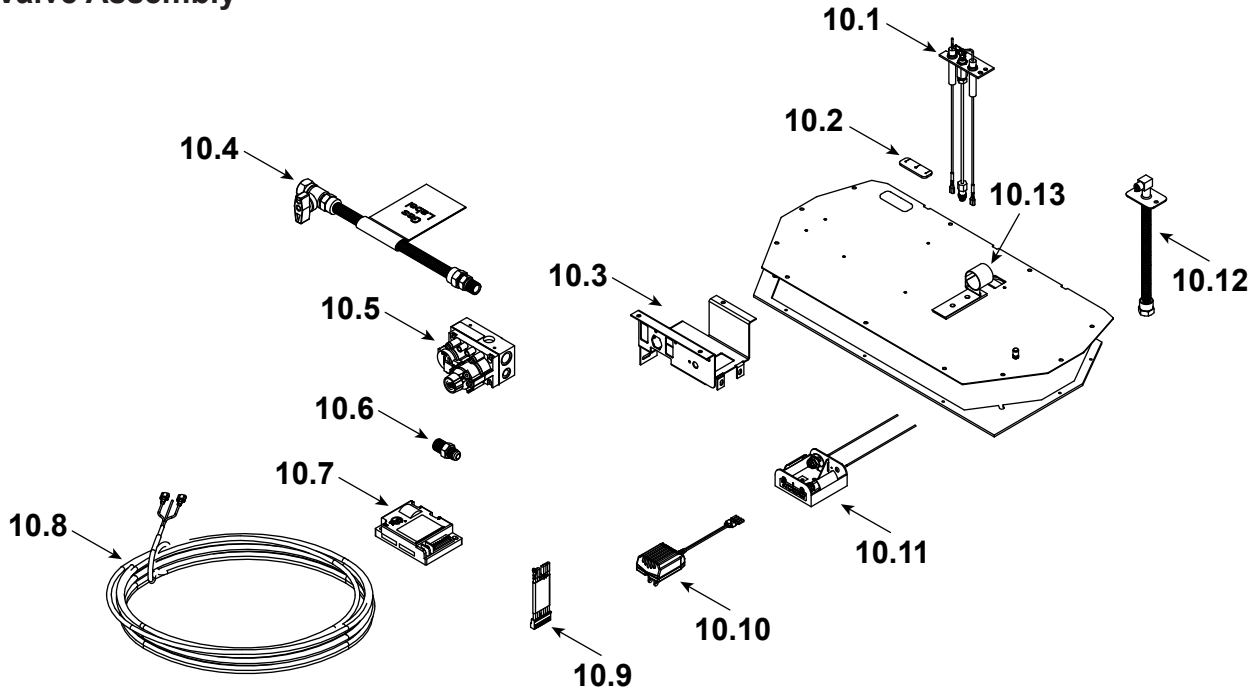

#10 Valve Assembly

IMPORTANT: THIS IS DATED INFORMATION. Parts must be ordered from a dealer or distributor. **Hearth and Home Technologies does not sell directly to consumers.** Provide model number and serial number when requesting service parts from your dealer or distributor.

Stocked at Depot

ITEM	DESCRIPTION	COMMENTS	PART NUMBER	Stocked at Depot
10.1	Pilot Assembly NG		2106-169	Y
	Pilot Assembly Propane		2106-170	Y
	Pilot Tube		SRV485-301	Y
10.2	3-Hole Grommet		SRV2118-420	
10.3	Valve Bracket		2118-104	
10.4	Flex Ball Valve Assembly		SRV302-320	Y
10.5	Valve NG		750-500	Y
	Valve Propane		2155-501	Y
10.6	Male Connector	Pkg of 5	303-315/5	
10.7	Module		SRV593-592	Y
10.8	Thermostat Wire Assembly		SRV2118-170	Y
10.9	Module Wire Assembly		SRV593-590	Y
10.10	3 Volt Transformer		SRV593-593	Y
10.11	Battery Pack		SRV593-594	Y
10.12	Bulkhead w/Flex Tube		SRV7000-156	Y
10.13	Shutter Bracket Assembly		2118-121	
	Orifice NG (#42)		582-842	Y
	Orifice Propane (#54)		SRV582-854	Y

Additional service part numbers appear on following page.