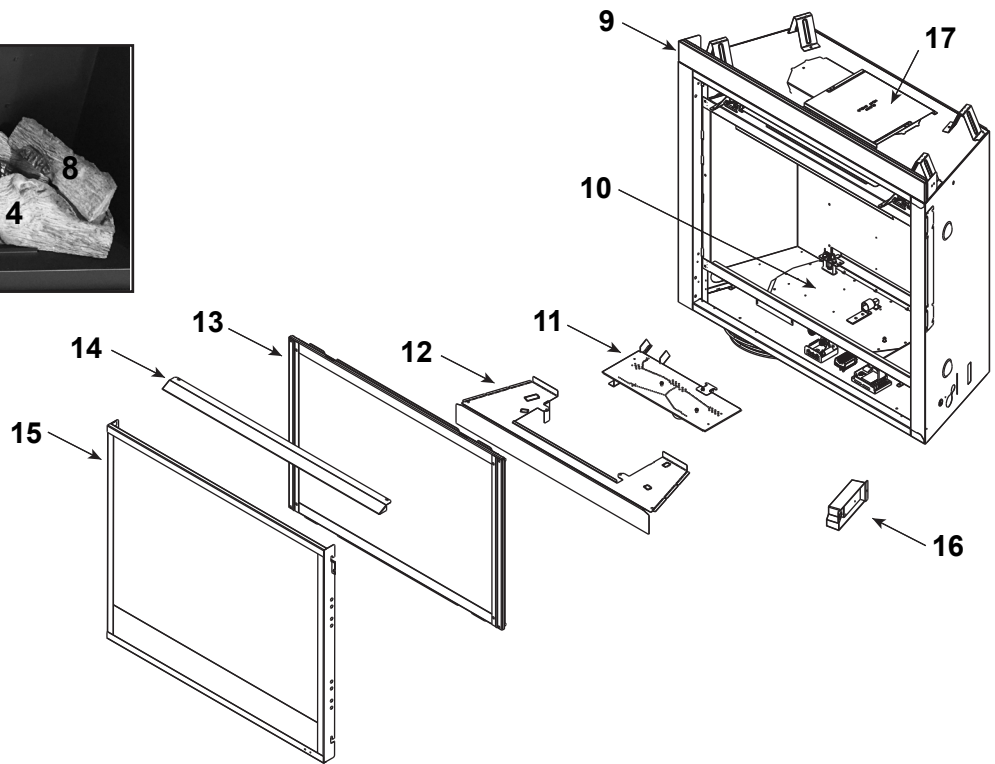

Log Set Assembly

IMPORTANT: THIS IS DATED INFORMATION. Parts must be ordered from a dealer or distributor. **Hearth and Home Technologies does not sell directly to consumers.** Provide model number and serial number when requesting service parts from your dealer or distributor.

Stocked at Depot

ITEM	DESCRIPTION	COMMENTS	PART NUMBER	
	Log Set Assembly		LOGS-QUARTZ36	Y
1	Rear Left Base Log		SRV2413-701	
2	Rear Right Base Log		SRV2413-702	
3	Front Left Base Log		SRV2413-703	
4	Front Right Base Log		SRV2413-704	
5	Top Left Log		SRV2413-705	
6	Middle Left Cross Log		SRV2413-706	
7	Middle Right Cross Log		SRV2413-707	
8	Top Right Log		SRV2413-708	
9	Drywall Support		2392-119	
10	Valve Assembly		See following page	
11	Burner Assembly		2413-007	Y
12	Base Pan		2413-111	
13	Glass Door Assembly		GLA-750TR	Y
14	Hood		2118-230	
15	Door		DBM36BK	
16	Junction Box		SRV4021-013	Y
17	Elbow Heat Shield		385-290