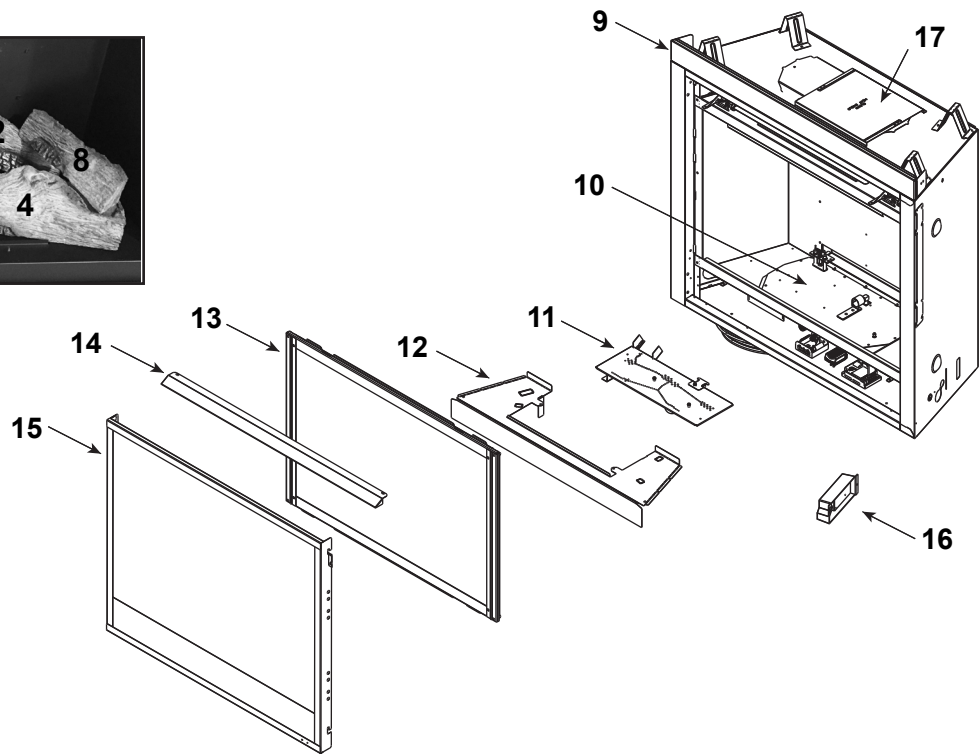

Log Set Assembly

IMPORTANT: THIS IS DATED INFORMATION. Parts must be ordered from a dealer or distributor. **Hearth and Home Technologies does not sell directly to consumers.** Provide model number and serial number when requesting service parts from your dealer or distributor.

Stocked at Depot

ITEM	DESCRIPTION	COMMENTS	PART NUMBER	
	Log Set Assembly		LOGS-QUARTZ32	Y
1	Rear Left Base Log		SRV2413-701	
2	Rear Right Base Log		SRV2412-702	
3	Front Left Base Log		SRV2413-703	
4	Front Right Base Log		SRV2412-704	
5	Top Left Log		SRV2413-705	
6	Middle Left Cross Log		SRV2413-706	
7	Middle Right Cross Log		SRV2413-707	
8	Top Right Log		SRV2413-708	
9	Drywall Support		2391-119	
10	Valve Assembly		See following page	
11	Burner Assembly		2412-007	Y
12	Base Pan		2412-111	
13	Glass Door Assembly		GLA-550TR	Y
14	Hood		2115-230	
15	Door		SRV2401-021	
16	Junction Box		SRV4021-013	Y
17	Elbow Heat Shield		385-290