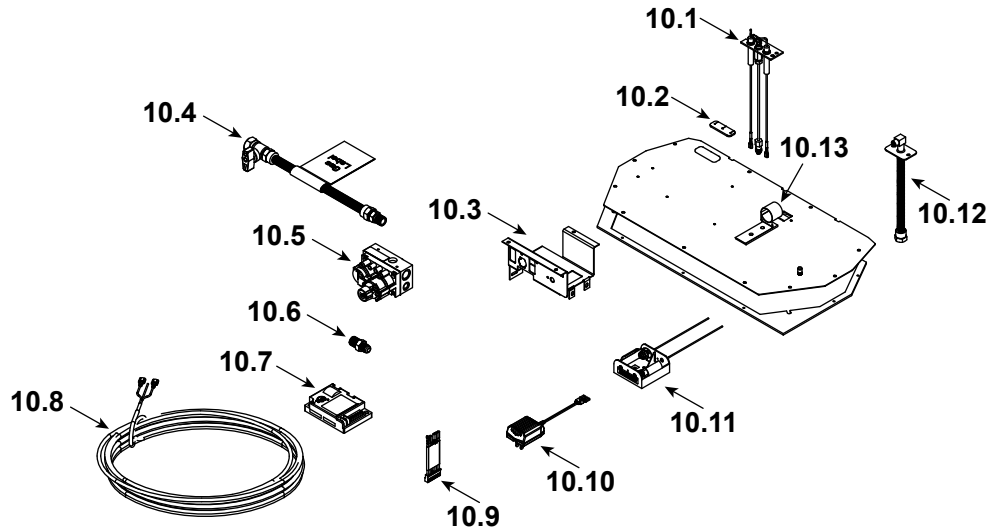

#10 Valve Assembly

IMPORTANT: THIS IS DATED INFORMATION. Parts must be ordered from a dealer or distributor. **Hearth and Home Technologies does not sell directly to consumers.** Provide model number and serial number when requesting service parts from your dealer or distributor.

Stocked at Depot

ITEM	DESCRIPTION	COMMENTS	PART NUMBER	Stocked at Depot
10.1	Pilot Assembly NG		2106-169	Y
	Pilot Assembly Propane		2106-170	Y
	Pilot Tube		SRV485-301	Y
10.2	3-Hole Grommet		SRV2118-420	
10.3	Valve Bracket		2118-104	
10.4	Flex Ball Valve Assembly		SRV302-320	Y
10.5	Valve NG		750-500	Y
	Valve Propane		2155-501	Y
10.6	Male Connector	Pkg of 5	303-315/5	
10.7	Module		SRV593-592	Y
10.8	Thermostat Wire Assembly		SRV2118-170	Y
10.9	Module Wire Assembly		SRV593-590	Y
10.10	3 Volt Transformer		SRV593-593	Y
10.11	Battery Pack		SRV593-594	Y
10.12	Bulkhead w/Flex Tube		SRV7000-156	Y
10.13	Shutter Bracket Assembly		2118-121	
	Orifice NG (#44)		582-844	Y
	Orifice Propane (#55)		582-855	Y

Additional service part numbers appear on following page.