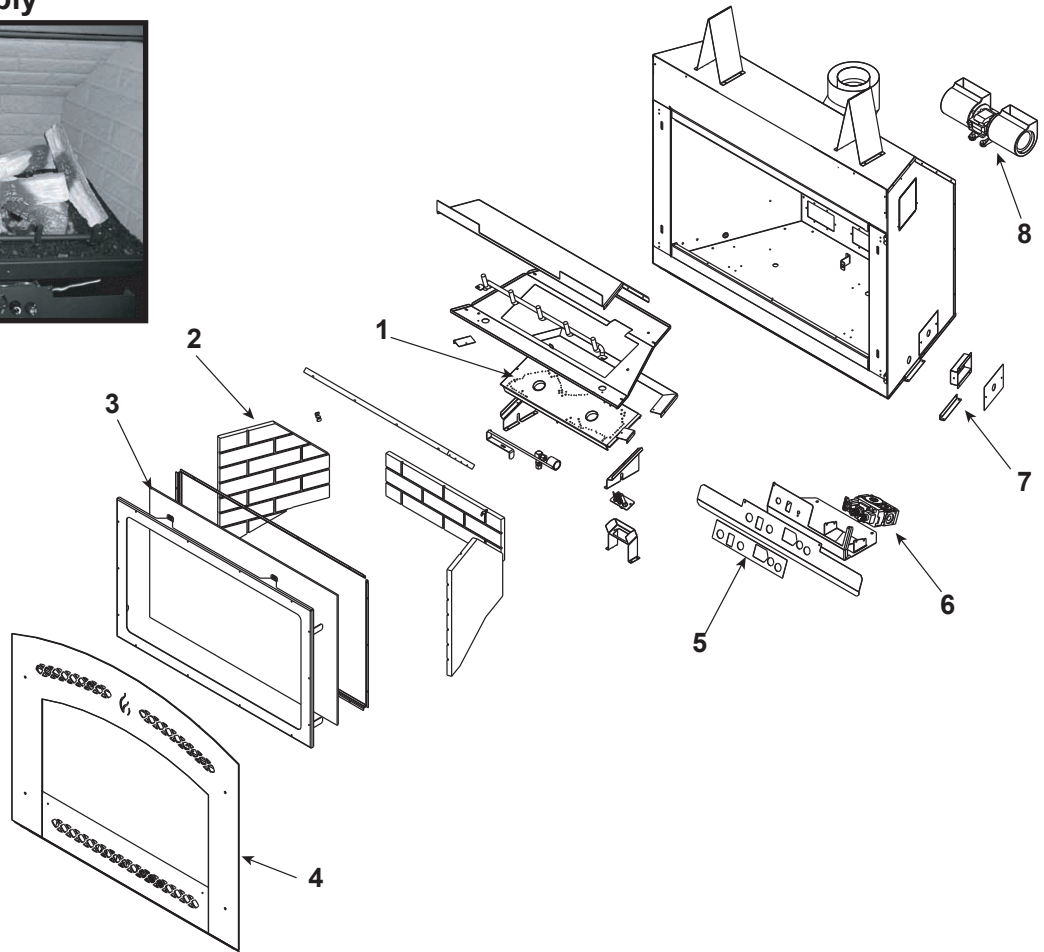

Log Set Assembly

IMPORTANT: THIS IS DATED INFORMATION. When requesting service or replacement parts for your appliance please provide model number and serial number. All parts listed in this manual may be ordered from an authorized dealer.

**Stocked
at Depot**

ITEM	DESCRIPTION	COMMENTS	PART NUMBER	
	Log Set Assembly		842-4740	
1	Burner Assembly	No longer available	460-5010	Y
2	Brick (Set Only)	No longer available	842-4750	
3	Glass	No longer available	842-3820	Y
4	Fascia, Arched	No longer available	842-4610	
		No longer available	842-4620	
		No longer available	842-4630	
5	Dash Board	No longer available	460-0090	
6	Valve, NG		842-0240	Y
	Valve, LP		842-0230	Y
7	Junction Box	No longer available	450-7160	
8	Blower		812-4900	Y