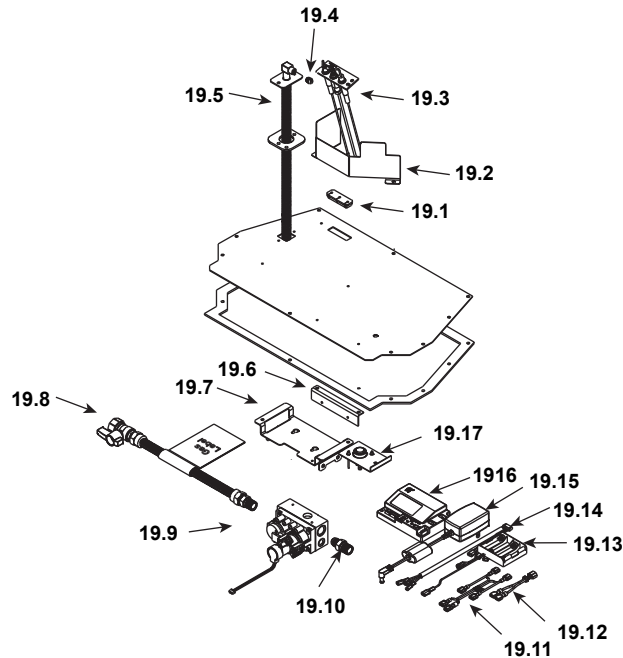

Stocked at Depot

ITEM	DESCRIPTION	COMMENTS	PART NUMBER	Stocked at Depot
	Log Assembly		LOGS-QFI35	Y
1	Log 1	Pre 5/15/16, Must order complete assembly	SRV2225-701	
2	Log 2		SRV2225-703	
3	Log 3		SRV2225-702	
4	Log 4		SRV2225-705	
5	Log 5		SRV2225-710	
6	Log 6		SRV2225-706	
7	Log 7		SRV2225-704	
8	Termination Plate Assembly	Pre 0023696931	2205-012	
		Post 0023696931	2205-013	
	Flex Pipe Handle		438-351	
	Gasket	Pre 0023696931	2206-401	
		Post 0023696931	2206-178	
9	Grate Assembly	No longer available	2225-016	
10	Burner Assembly		SRV2225-009-BK	Y
11	Base Pan		SRV2205-127-BK	
12	Glass Door Assembly		GLA-2205	Y
13	Rheostat Knob		SRV100-512	Y
14	Control Panel		SRV2205-129-BK	
15	On/Off Rheostat		2206-800	Y
16	Blower Assembly		GFK-210-C	
17	Power Cord Assembly		2206-068	Y
18	Cord Assembly		2201-017	Y
	Fuse Wire Assembly	Qty 2 req	2206-085	Y

Additional service part numbers appear on following page.

#19 Valve Assembly

IMPORTANT: THIS IS DATED INFORMATION. Parts must be ordered from a dealer or distributor. **Hearth and Home Technologies does not sell directly to consumers.** Provide model number and serial number when requesting service parts from your dealer or distributor.

Stocked at Depot

ITEM	DESCRIPTION	COMMENTS	PART NUMBER	
19.1	Grommet, 3 Hole		SRV2118-420	
19.2	Pilot Shield		SRV2206-120-BK	
19.3	Pilot Assembly NG		2202-013	Y
	Pilot Assembly Propane		2202-014	Y
19.4	Orifice NG (#33C)		582-833	Y
	Orifice Propane (#50C)		582-850	Y
19.5	Flexible Gas Connector		530-302A	Y
19.6	Control Panel Bracket		SRV2205-128	
19.7	Valve Bracket		SRV2205-146	
19.8	Flex Ball Valve Assembly		SRV302-320	Y
19.9	Valve NG		SRV2166-302	Y
	Valve Propane		2166-303	Y
19.10	Brass Connector	Pkg of 5	303-315/5	Y
19.11	Remote Jumper Wire		2103-013	Y
19.12	Jumper Wire		SRV2187-198	Y
19.13	**Battery Pack		SRV2166-323	Y
19.14	Wire Harness		2166-304	Y
19.15	Power Supply		SRV2326-131	Y
19.16	Module		2166-347	Y
19.17	Temp Sensor Assembly		SRV046-018A	Y