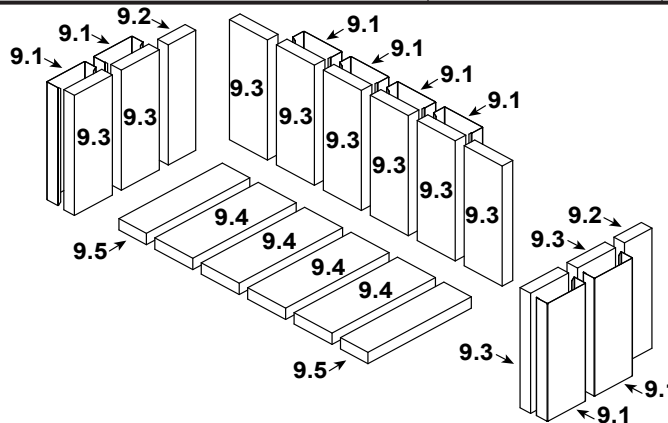

IMPORTANT: THIS IS DATED INFORMATION. Parts must be ordered from a dealer or distributor. **Hearth and Home Technologies does not sell directly to consumers.** Provide model number and serial number when requesting service parts from your dealer or distributor.

Stocked at Depot

ITEM	DESCRIPTION	COMMENTS	PART NUMBER	
1	Starter Plate Assembly		SL1	
	Starter Section		SRV22069	Y
2	Standoff, Front	Qty 2 req	SRV4182-233	
3	Baffle Blanket		SRV4184-205	
4	Baffle	Qty 2 req	SRV4184-113	
5	Manifold Tube Set		TUBES-4184	Y
6	Baffle Protector		SRV4184-195	
7	Brick Retainer, Back		SRV4184-123	
8	Brick Retainer, Side	Qty 2 req	SRV4184-121	

#9 Brick Assembly

9	Brick Assembly		SRV4184-016	Y
9.1	Brick Wrap	Qty 8 req	SRV4182-101	
9.2	Firebrick, 13.25 x 3.25	Qty 2 req	SRV4182-203	
9.3	Firebrick, 13.25 x 4.5 x 1.25	Qty 10 req	SRV4182-301	
9.4	Firebrick, 12.25 x 4.5	Qty 4 req	SRV4184-201	
9.5	Firebrick, 12.25 x 3.25	Qty 2 req	SRV4184-203	
10	Blower Assembly	Qty 2 req	SRV433-5890	Y
	Fan Speed Control		SRV7000-143	
	Wire Harness		SRV480-0990	Y
	Snap Disc, F180F-30		SRV4021-827	
11	Outside Air Assembly		SRV4184-039	
12	Unit Collar		SRV4087-314	
13	Handle		SRV4121-163	Y
14	Arch Front Assembly (Complete)		SRV4184-070	
14.1	Upper Grille Assembly		SRV4182-074	
14.2	Side Bar Assembly	Qty 2 req	SRV4181-034	
14.3	Arch Front Access Lower Grille Assembly		SRV4184-076	
15	Rectangle Front Assembly		SRV4195-070	
16	Rectangle Access w/Grille Assembly		SRV4195-076	

Additional service part numbers on following page.