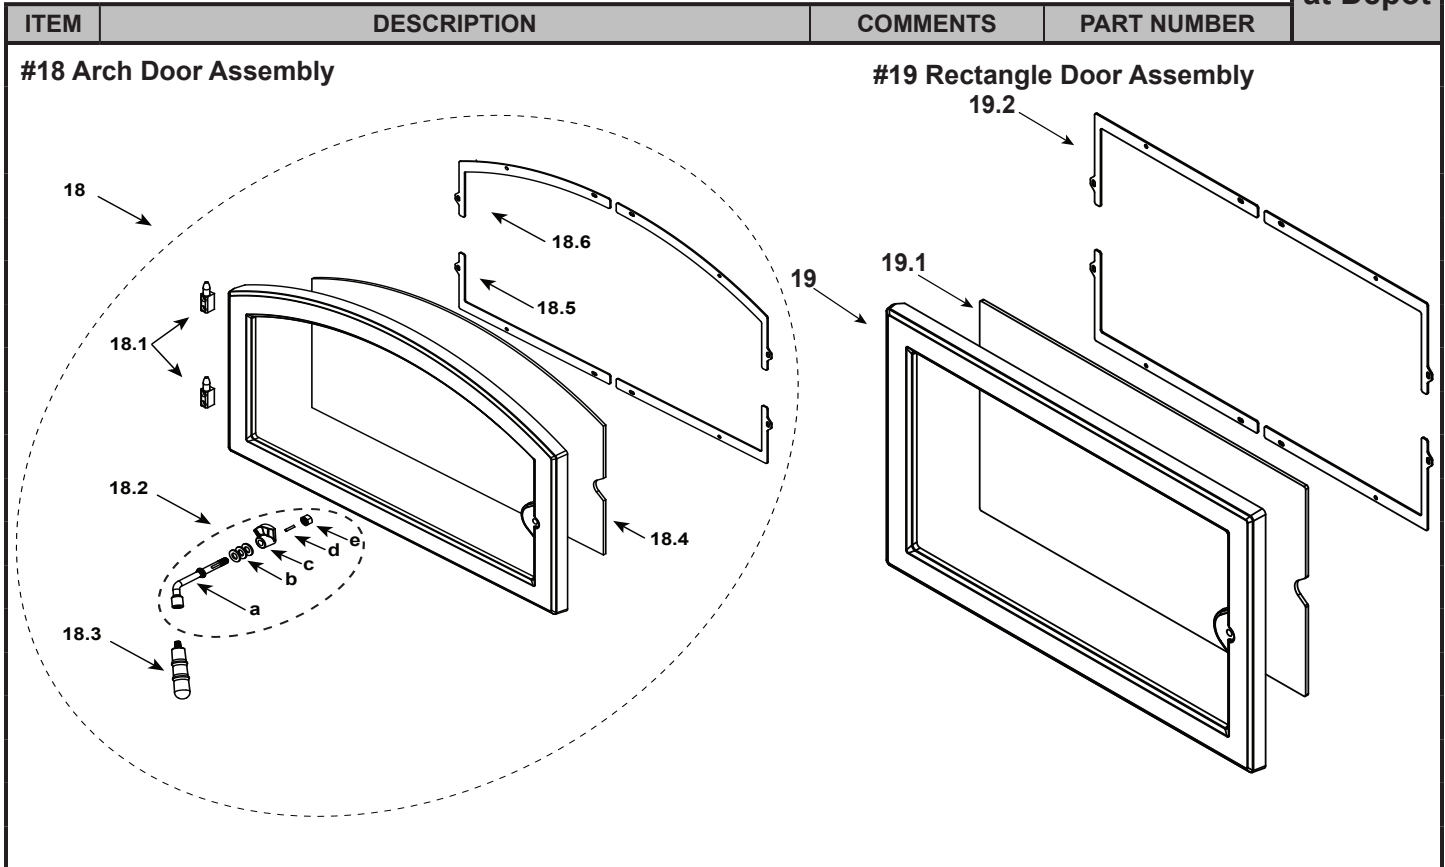

Stocked at Depot

ITEM	DESCRIPTION	COMMENTS	PART NUMBER	
18	Arch Door Assembly		SRV4181-020	
18.1	Hing Male	Qty 2 req	SRV4181-302	
	Hinge Retainer		SRV4181-122	
18.2	Door Handle Assembly		SRV4181-022	Y
a	Door Handle		SRV4181-301	
b	Washer, 3/8 SAE Black	Qty 3 req	832-0990	Y
c	Cam Latch		SRV430-1141	
d	Latch Cam Key		SRV430-1151	
e	Nut, 3/8-16 Lock (Pkg of 24)	Qty 2 req	226-0100/24	Y
18.3	Handle, Fiber		SRV433-1380	Y
18.4	Glass Assembly		SRV4181-021	
	Rope, 1/2 Wire Jacket	10 Ft	7000-811/10	Y
18.5	Glass Retainer, Bottom	Qty 2 req	SRV4181-120	Y
18.6	Glass Retainer, Top	Qty 2 req	SRV4181-121	Y
19	Rectangle Door Assembly		SRV4195-030	
19.1	Glass Assembly		SRV4195-031	
19.2	Glass Retainer		SRV4195-120	