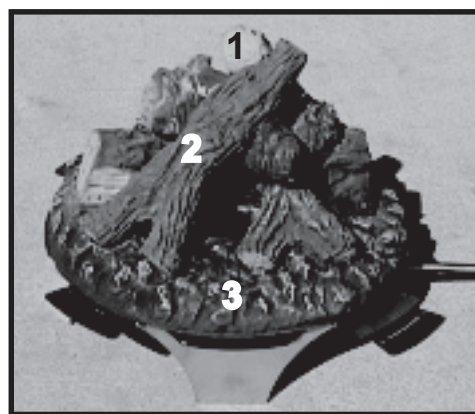

IMPORTANT: THIS IS DATED INFORMATION. Parts must be ordered from a dealer or distributor. **Hearth and Home Technologies does not sell directly to consumers.** Provide model number and serial number when requesting service parts from your dealer or distributor.

Stocked at Depot

ITEM	DESCRIPTION	COMMENTS	PART NUMBER	
	Log Assembly	No longer available	33903	
1	Log #1	No longer available	33880	
2	Log #2	No longer available	33879	
3	Log Base	No longer available	33875	
4	Hose, Regulator LP	No longer available	4004-014	
5	Burner Assembly	No longer available	33884	
6	Flex Ball Valve Assembly NG	No longer available	33453	
	Flex Ball Valve Assembly LP	No longer available	33452	
7	On/Off Valve NG		SRV15697	Y
	On/Off Valve LP	No longer available	477-311A	
8	Handle Kit	No longer available	477-815	
9	Cover	No longer available	477-120A