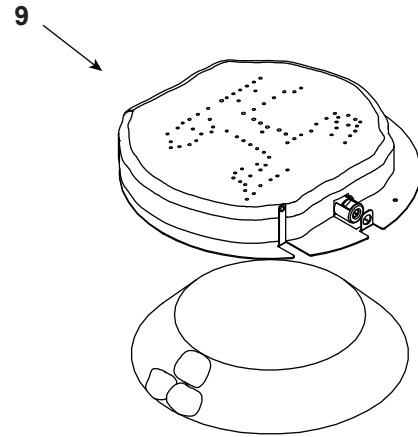

Log Set Assembly

IMPORTANT: THIS IS DATED INFORMATION. When requesting service or replacement parts for your appliance please provide model number and serial number. All parts listed in this manual may be ordered from an authorized dealer.

Stocked at Depot

ITEM	DESCRIPTION	COMMENTS	PART NUMBER	
	Log Set Assembly	No longer available	LOGS-PTO	
1	Log #1		SRV446-702	
2	Log #2		SRV446-702	
3	Log #3		SRV402-703	
4	Log #4		SRV402-701	
5	Log #5		SRV446-706	
6	Log #6		SRV446-705	
7	Log #7	No longer available	SRV446-717	
8	Cover	No longer available	477-325A	
9	Burner Assembly NG	No longer available	35323	
10	Thermocouple	No longer available	477-511	
11	Valve	No longer available	477-501	
12	Regulator	No longer available	441-500	