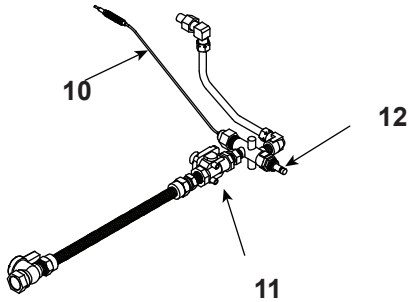

Log Set Assembly

IMPORTANT: THIS IS DATED INFORMATION. When requesting service or replacement parts for your appliance please provide model number and serial number. All parts listed in this manual may be ordered from an authorized dealer.

Stocked at Depot

ITEM	DESCRIPTION	COMMENTS	PART NUMBER	
	Log Set Assembly	No longer available	LOGS-PTO	
1	Log #1		SRV446-702	
2	Log #2		SRV446-702	
3	Log #3		SRV402-703	
4	Log #4		SRV402-701	
5	Log #5		SRV446-706	
6	Log #6		SRV446-705	
7	Log #7	No longer available	SRV446-717	
8	Cover	No longer available	477-325A	
9	Burner Assembly NG	No longer available	35323	
10	Thermocouple	No longer available	477-511	
11	Valve	No longer available	477-501	
12	Regulator	No longer available	441-500	