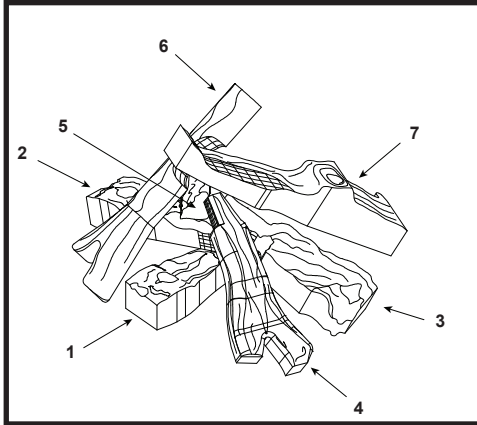

Log Set Assembly

IMPORTANT: THIS IS DATED INFORMATION. When requesting service or replacement parts for your appliance please provide model number and serial number. All parts listed in this manual may be ordered from an authorized dealer.

Stocked at Depot

ITEM	DESCRIPTION	COMMENTS	PART NUMBER	
	Log Set Assembly	No longer available	LOGS-PTO	
1	Log #1		SRV446-702	
2	Log #2		SRV446-702	
3	Log #3		SRV402-703	
4	Log #4		SRV402-701	
5	Log #5		SRV446-706	
6	Log #6		SRV446-705	
7	Log #7	No longer available	SRV446-717	
8	Cover	No longer available	477-325A	
9	Burner Assembly NG	No longer available	35323	
10	Thermocouple	No longer available	477-511	
11	Valve	No longer available	477-501	
12	Regulator	No longer available	441-500	