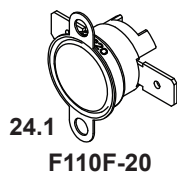

Snap Disc's

24	Snap discs			
24.1	Snap Disc, 110-20 (#1)	Right	SRV230-1220	Y
24.2	Snap Disc Manual Reset (#2)	Left	SRV230-1960	Y
25	Feed Assembly		SRV7058-007	Y
	Feed Bearing		SRV7000-598	Y
	Feed Motor		812-4421	Y
	Feed Spring Assembly (Only)		SRV7001-046	Y
	Gasket, Feed Motor		SRV7034-144	
26	Snap Disc (#3)		SRV230-1290	Y

Additional service parts on following page.