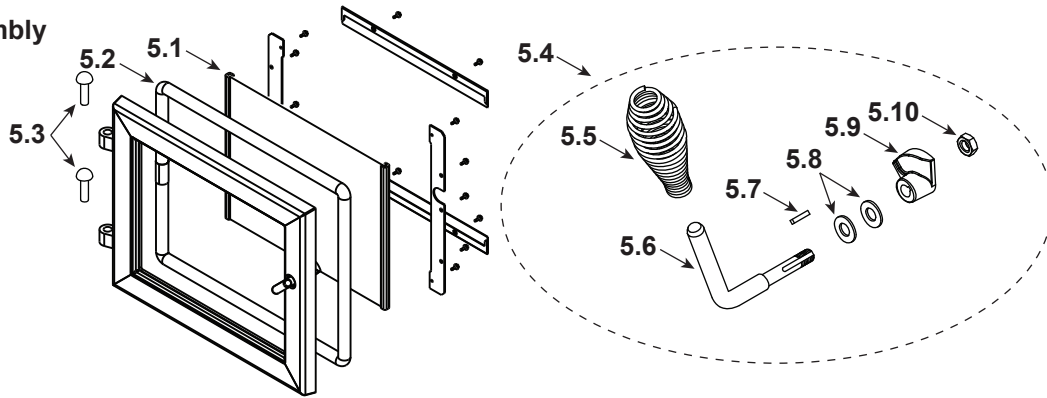

**Stocked
at Depot**

Item	Description	Comments	Part Number	Stocked at Depot
1	Hopper Lid Assembly		SRV7058-009	
2	Handle, Hopper Lid		SRV200-0110	
3	Side Curtain, Left		SRV7058-125	
4	Baffle Assembly		SRV7058-026	Y

#5 Door Assembly

5	Door Assembly		SRV7058-014	
5.1	Glass Assembly		SRV7058-015	Y
5.2	Rope, Door, 3/4" X 84"		832-1680	Y
	Corner Tape	1 Ft	SRV7027-227	
	Gasket, Glass Tape, 3/4" X 1/8"	5 Ft	832-0460	Y
5.3	Hinge Pin, 1/2"	Nickel	SRV430-5320	
5.4	Door Handle Assembly		SRV7058-030	Y
5.5	Spring Handle, 1/2"	Black	250-8330	Y
5.6	Handle, Formed Door		SRV7058-182	
5.7	Key Latch, Cam		SRV430-1151	
5.8	Washer, SAE, 3/8 (Qty 2 req)	Pkg of 3	832-0990	Y
5.9	Cam Latch		SRV430-1141	
5.10	Nut, 2-Way Side-Lock Jam	Pkg of 24	226-0100/24	Y