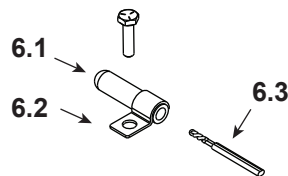

#6 Thermocouple Assembly

6.1	Thermocouple Protection Tube		SRV7034-186	Y
		Pkg of 10	SRV7034-186/10	
6.2	Half Clip		7000-321	
6.3	Thermocouple		812-4470	Y

Additional service parts on following page