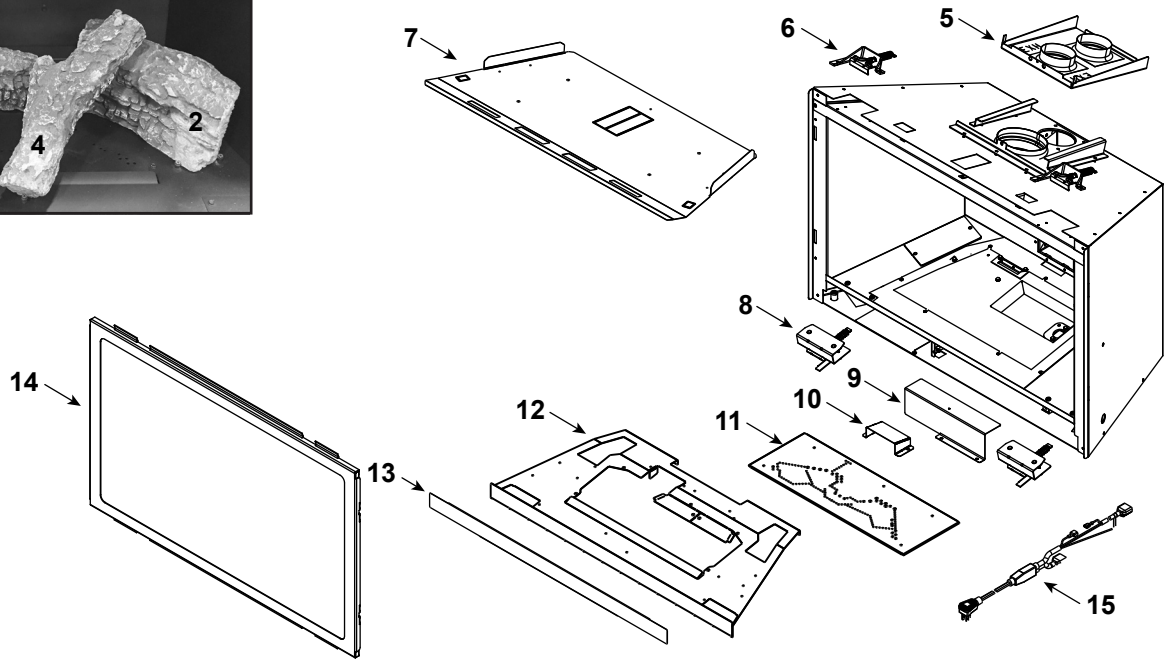

Log Set Assembly

IMPORTANT: THIS IS DATED INFORMATION. Parts must be ordered from a dealer or distributor. **Hearth and Home Technologies does not sell directly to consumers.** Provide model number and serial number when requesting service parts from your dealer or distributor.

Stocked at Depot

ITEM	DESCRIPTION	COMMENTS	PART NUMBER	
	Log Assembly		LOGS-2534	Y
1	Log 1		SRV2534-711	
2	Log 2		SRV2534-712	
3	Log 3		SRV2534-713	
4	Log 4		SRV2534-714	
5	Slide Plate Assembly		2532-014	
	Tool, Slide Plate (Multi-purpose)		2532-140	
	Gasket		2532-113	
6	Glass Clip Assembly, Top	Qty 2 req	2155-046	
7	Baffle, Firebox		2532-138	
8	Glass Clip Assembly, Bottom	Qty 2 req	2532-009	
9	Air Scoop		2532-135	
10	Pilot Shield		2532-153	
11	Burner Assembly		2534-007	Y
12	Base Pan		2534-130	
13	Seal, Glass Frame		2532-122	
14	Glass Door Assembly		GLA-2532	Y
15	Power Cord		2201-017	Y

Additional service part numbers appear on following page.