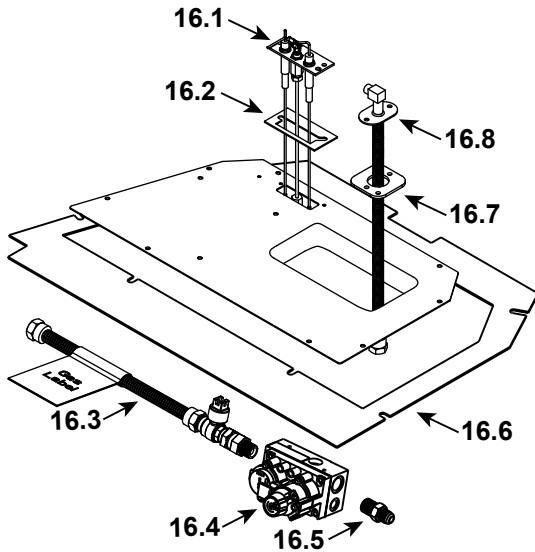

No one builds a better fire

Beginning Manufacturing Date: March 2019

Ending Manufacturing Date: Active

#16 Valve Assembly