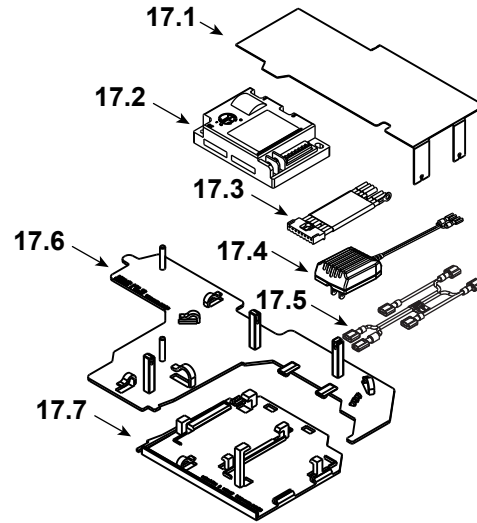

Stocked at Depot

ITEM	DESCRIPTION	COMMENTS	PART NUMBER	
	Log Assembly		LOGS-2534	Y
1	Log 1		SRV2534-711	
2	Log 2		SRV2534-712	
3	Log 3		SRV2534-713	
4	Log 4		SRV2534-714	
5	Slide Plate Assembly		2532-014	
	Tool, Slide Plate (Multi-purpose)		2532-140	
	Gasket		2532-113	
6	Glass Clip Assembly, Top	Qty 2 req	2155-046	
7	Baffle, Firebox		2532-138	
8	Glass Clip Assembly, Bottom	Qty 2 req	2532-009	
9	Air Scoop		2532-135	
10	Pilot Shield		2532-153	
11	Burner Assembly		2534-007	Y
12	Base Pan		2534-130	
13	Seal, Glass Frame		2532-122	
14	Glass Door Assembly		GLA-2532	Y
15	Power Cord		2201-017	Y

Additional service part numbers appear on following page.

No one builds a better fire

Beginning Manufacturing Date: March 2019

Ending Manufacturing Date: Active

#16 Valve Assembly

#17 Component Tray

IMPORTANT: THIS IS DATED INFORMATION. Parts must be ordered from a dealer or distributor. **Hearth and Home Technologies does not sell directly to consumers.** Provide model number and serial number when requesting service parts from your dealer or distributor.

Stocked at Depot

ITEM	DESCRIPTION	COMMENTS	PART NUMBER	Stocked at Depot
16.1	Pilot Assembly NG		2550-013	Y
	Pilot Assembly Propane		2550-014	Y
16.2	Pilot Gasket		2532-134	
16.3	Flex Ball Valve Assembly		2532-081	Y
16.4	Valve NG		750-500	Y
	Valve Propane		2155-501	Y
16.5	Male Connector	Pkg of 5	303-315/5	Y
16.6	Gasket, Valve Plate		2532-131	
16.7	Gasket, Bulkhead		438-407	
16.8	Bulkhead w/Flex Tube		SRV7000-156	Y
	Orifice NG (#37C)		582-837	Y
	Orifice Propane (#52C)		SRV582-852	Y
17.1	Component Heat Shield		2541-144	Y
17.2	IPI Control Module		SRV593-592	Y
17.3	Wire Assembly		SRV593-590	Y
17.4	3V Transformer		SRV593-593	Y
17.5	Remote Wire Assembly		2103-013	Y
17.6	Wire Tray		2534-171	Y
17.7	Tray, Component		2534-170	Y