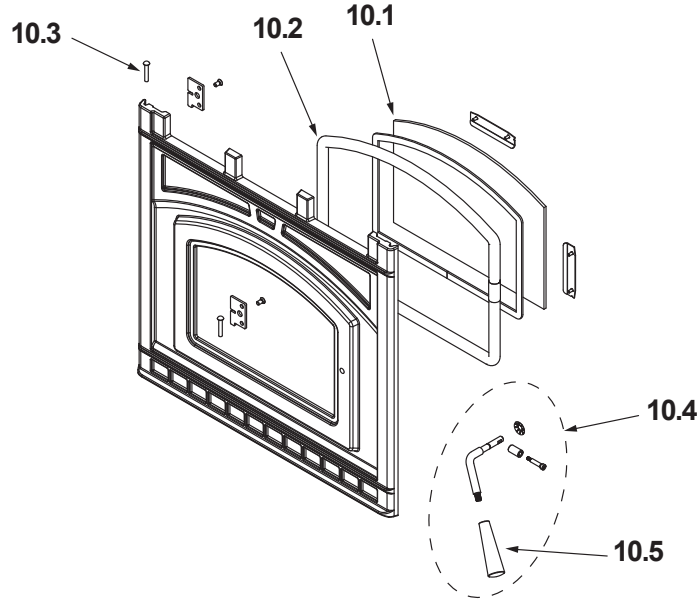

#10 Door Assembly

IMPORTANT: THIS IS DATED INFORMATION. When requesting service or replacement parts for your appliance please provide model number and serial number.

Stocked at Depot

ITEM	DESCRIPTION	COMMENTS	PART NUMBER	
10	Face Assembly		7093-041-1MBK	
10.1	Glass Assembly		SRV7093-023	Y
10.2	Rope, Door, 3/4" x 84"		832-1680	Y
10.3	Hinge Pin	Pkg of 2	433-1590/2	
10.4	Door Handle Kit	Includes Black Handle	SRV7093-024	Y
10.5	Handle, Black Phenolic Kit		KS-5140-1442	Y