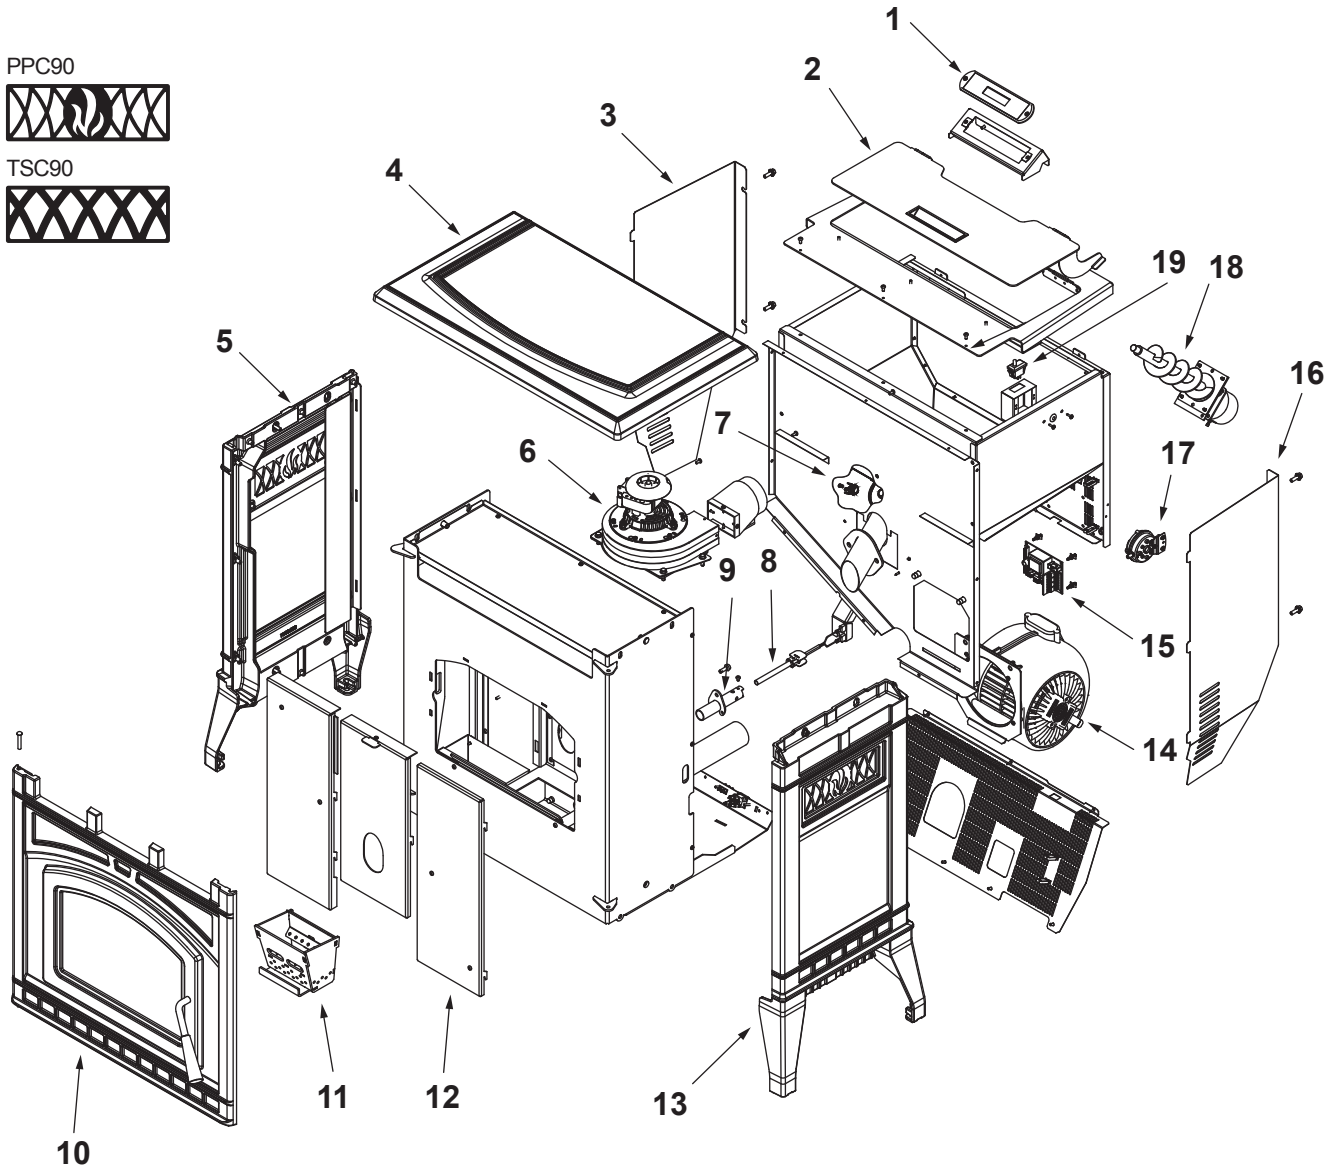

PPC90

TSC90

Part number list on following page.

Service Parts

PPC90/TSC90

Pellet Stove

Beginning Manufacturing Date: July 2016
Ending Manufacturing Date: Active

IMPORTANT: THIS IS DATED INFORMATION. When requesting service or replacement parts for your appliance please provide model number and serial number.

Stocked at Depot

ITEM	DESCRIPTION	COMMENTS	PART NUMBER	Stocked at Depot
1	Digital Control	Includes cable	SRV7093-036	Y
2	Hopper Lid Assembly		SRV7093-019-1	
3	Side Curtain, Left Hand		SRV7093-154	
4	Cast Top		7093-201MBK	
5	Cast Side Assembly, Left Hand	PPC90	7093-046-1MBK	
		TSC90	7093-046-3MBK	
6	Exhaust Combustion Blower		812-4400	Y
	Gasket, Between Blower Housing and Motor		812-4710	Y
	Gasket, Between Blower Housing and Stove		SRV240-0812	Y
7	Snap Disc Manual Reset		SRV230-0080	Y
8	Igniter Kit		SRV7000-660	
9	Igniter Chamber Kit		SRV7077-110	
10	Face Assembly		See following Pages	
11	Firepot		SRV7077-003	
12	Baffle Kit		SRV7079-006	
13	Cast Side Assembly, Right Hand	PPC90	7093-045-1MBK	
		TSC90	7093-045-3MBK	
14	Convection Blower		KS-5020-1052	
	Convection Blower Brakcet		SRV7081-210	
15	Control Board		SRV7093-050	Y
	Wire Harness		SRV7093-184	Y
16	Side Curtain, Right Hand		SRV7093-153	
17	Vacuum Switch		SRV7000-531	Y
18	Feed Assembly Kit		See following Pages	
19	Hopper Switch		SRV7000-612	Y
	Ambiant Probe		SRV7000-668	
	Component Pack		SRV7093-028-1	
	Exhaust Probe		SRV7000-669	
	Hose, Vacuum, 5/32 Id	3 Ft	SRV240-0450	Y
	Wire Clip	Pkg of 10	7000-400/10	Y
	Wire Harness		SRV7093-184	
	Wire Harness Thermostat Block		SRV7080-152