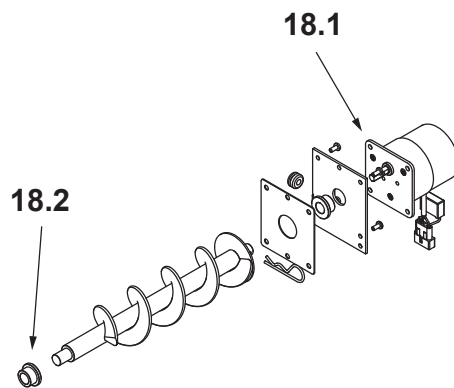

#18 Feeder Assembly

18	Feed Assembly Kit		SRV7077-014	Y
18.1	Feed Motor		SRV7000-670	Y
18.2	Feed Shaft Bushing	Pkg of 2	7000-600/2