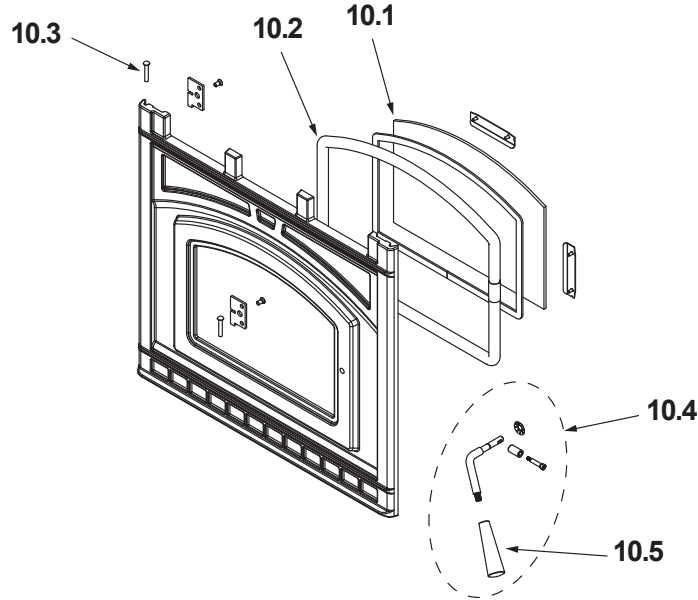

Stocked at Depot

ITEM	DESCRIPTION	COMMENTS	PART NUMBER	Stocked at Depot
1	Digital Control	Includes cable	SRV7093-036	Y
2	Hopper Lid Assembly		SRV7093-019-1	
3	Side Curtain, Left Hand		SRV7093-154	
4	Cast Top		7093-201MBK	
5	Cast Side Assembly, Left Hand	PPC90	7093-046-1MBK	
		TSC90	7093-046-3MBK	
6	Exhaust Combustion Blower		812-4400	Y
	Gasket, Between Blower Housing and Motor		812-4710	Y
	Gasket, Between Blower Housing and Stove		SRV240-0812	Y
7	Snap Disc Manual Reset		SRV230-0080	Y
8	Igniter Kit		SRV7000-660	
9	Igniter Chamber Kit		SRV7077-110	
10	Face Assembly		<b>See following Pages</b>	
11	Firepot		SRV7077-003	
12	Baffle Kit		SRV7079-006	
13	Cast Side Assembly, Right Hand	PPC90	7093-045-1MBK	
		TSC90	7093-045-3MBK	
14	Convection Blower		KS-5020-1052	
	Convection Blower Brakcet		SRV7081-210	
15	Control Board		SRV7093-050	Y
	Wire Harness		SRV7093-184	Y
16	Side Curtain, Right Hand		SRV7093-153	
17	Vacuum Switch		SRV7000-531	Y
18	Feed Assembly Kit		<b>See following Pages</b>	
19	Hopper Switch		SRV7000-612	Y
	Ambiant Probe		SRV7000-668	
	Component Pack		SRV7093-028-1	
	Exhaust Probe		SRV7000-669	
	Hose, Vacuum, 5/32 Id	3 Ft	SRV240-0450	Y
	Wire Clip	Pkg of 10	7000-400/10	Y
	Wire Harness		SRV7093-184	
	Wire Harness Thermostat Block		SRV7080-152	

#10 Door Assembly

IMPORTANT: THIS IS DATED INFORMATION. When requesting service or replacement parts for your appliance please provide model number and serial number.

Stocked at Depot

ITEM	DESCRIPTION	COMMENTS	PART NUMBER	
10	Face Assembly		7093-041-1MBK	
10.1	Glass Assembly		SRV7093-023	Y
10.2	Rope, Door, 3/4" x 84"		832-1680	Y
10.3	Hinge Pin	Pkg of 2	433-1590/2	
10.4	Door Handle Kit	Includes Black Handle	SRV7093-024	Y
10.5	Handle, Black Phenolic Kit		KS-5140-1442	Y