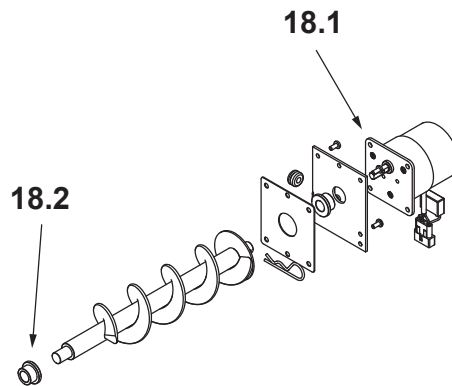

#18 Feeder Assembly

18	Feed Assembly Kit		SRV7077-014	Y
18.1	Feed Motor		SRV7000-670	Y
18.2	Feed Shaft Bushing	Pkg of 2	7000-600/2