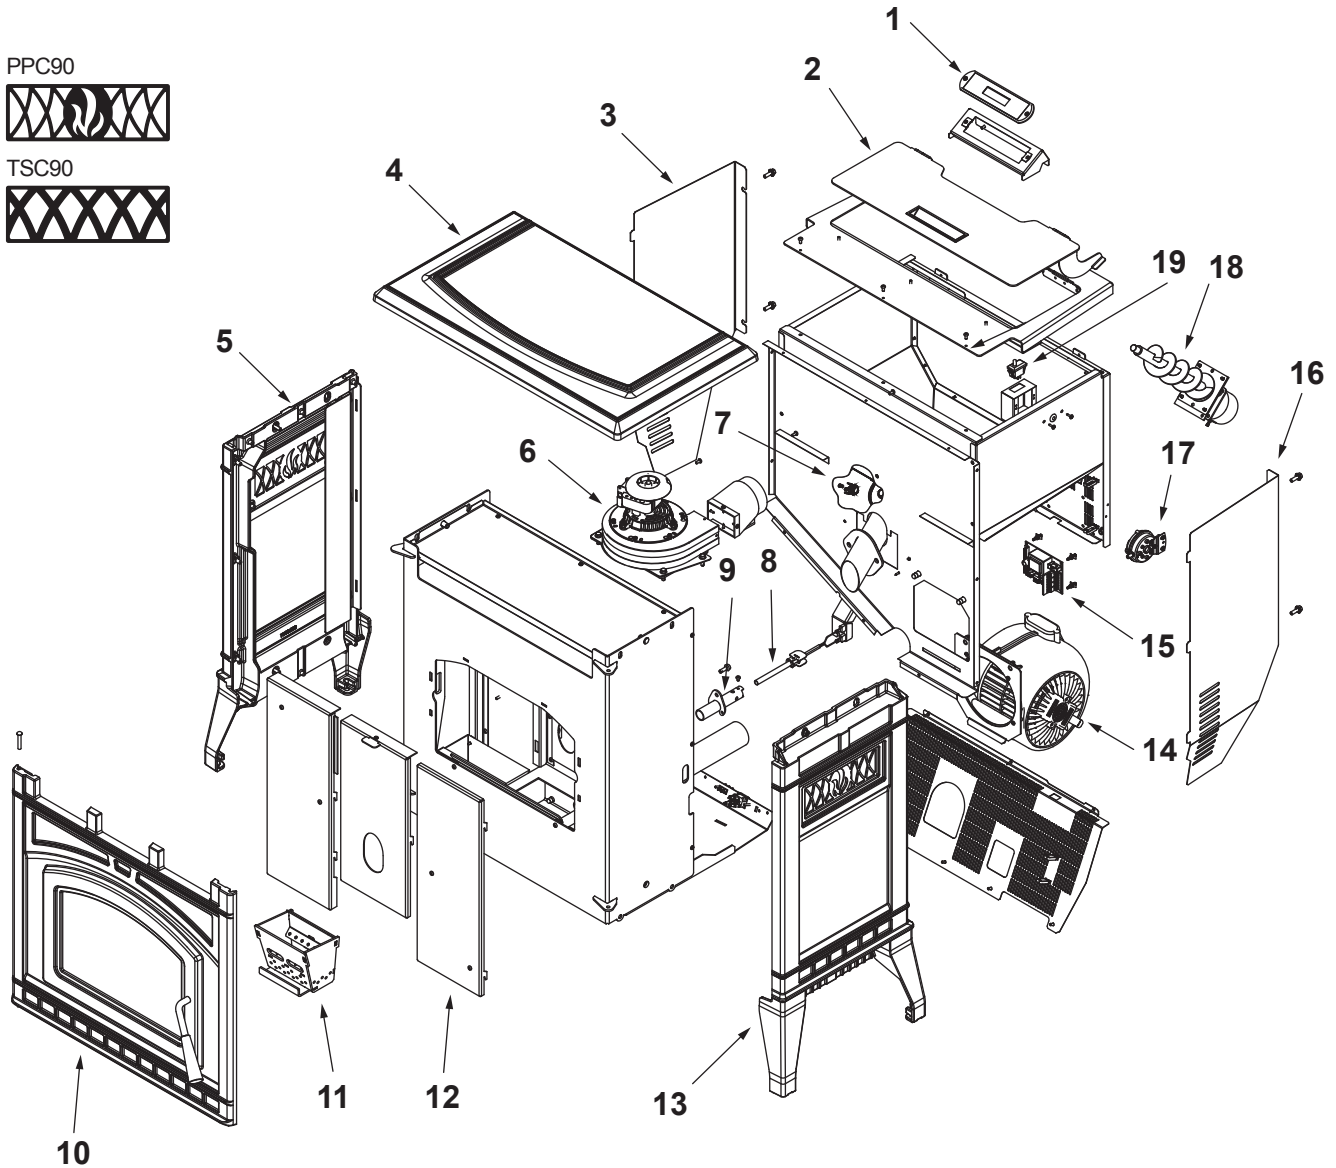

PPC90

TSC90

Part number list on following page.

Service Parts

PPC90/TSC90

Pellet Stove

Beginning Manufacturing Date: July 2016
Ending Manufacturing Date: Active

IMPORTANT: THIS IS DATED INFORMATION. When requesting service or replacement parts for your appliance please provide model number and serial number.

Stocked at Depot

ITEM	DESCRIPTION	COMMENTS	PART NUMBER	Stocked at Depot
1	Digital Control	Includes cable	SRV7093-036	Y
2	Hopper Lid Assembly		SRV7093-019-1	
3	Side Curtain, Left Hand		SRV7093-154	
4	Cast Top		7093-201MBK	
5	Cast Side Assembly, Left Hand	PPC90	7093-046-1MBK	
		TSC90	7093-046-3MBK	
6	Exhaust Combustion Blower		812-4400	Y
	Gasket, Between Blower Housing and Motor		812-4710	Y
	Gasket, Between Blower Housing and Stove		SRV240-0812	Y
7	Snap Disc Manual Reset		SRV230-0080	Y
8	Igniter Kit		SRV7000-660	
9	Igniter Chamber Kit		SRV7077-110	
10	Face Assembly		See following Pages	
11	Firepot		SRV7077-003	
12	Baffle Kit		SRV7079-006	
13	Cast Side Assembly, Right Hand	PPC90	7093-045-1MBK	
		TSC90	7093-045-3MBK	
14	Convection Blower		KS-5020-1052	
	Convection Blower Brakcet		SRV7081-210	
	Convection Blower Gasket		SRV7081-195	
15	Control Board		SRV7093-050	Y
	Wire Harness		SRV7093-184	Y
16	Side Curtain, Right Hand		SRV7093-153	
17	Vacuum Switch		SRV7000-531	Y
18	Feed Assembly Kit		See following Pages	
19	Hopper Switch		SRV7000-612	Y
	Ambiant Probe		SRV7000-668	
	Ash Bucket Assembly	Pkg of 2	SRV7093-034	
	Component Pack		SRV7093-028-1	
	Exhaust Probe		SRV7000-669	
	Hose, Barb Assembly		SRV229-0920	
	Hose, Vacuum, 5/32 Id	3 Ft	SRV240-0450	Y
	Wire Clip	Pkg of 10	7000-400/10	Y
	Wire Harness		SRV7093-184	
	Wire Harness Thermostat Block		SRV7080-152	

See Following page for additional servcie parts