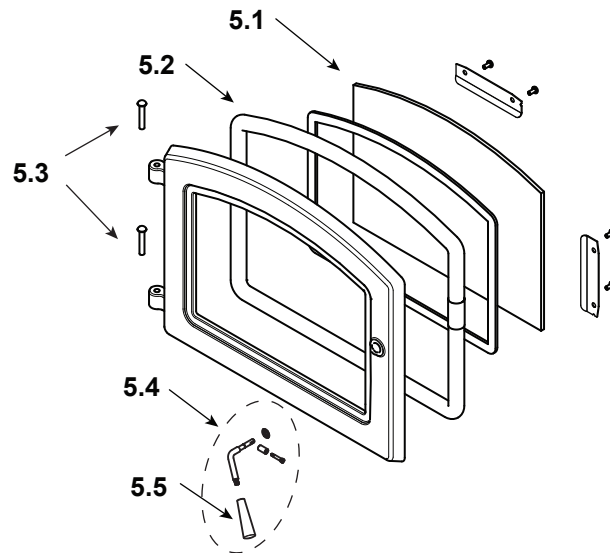

IMPORTANT: THIS IS DATED INFORMATION. When requesting service or replacement parts for your appliance please provide model number and serial number.

Stocked at Depot

ITEM	DESCRIPTION	COMMENTS	PART NUMBER	Stocked at Depot
1	Hopper Lid Assembly		SRV7103-019	
	Handle, Hopper Lid		SRV200-0110	
2	Side Curtain, Left Hand		SRV7103-154	Y
3	Snap disc, Manual Reset		SRV230-0080	Y
4	Exhaust Combustion Blower		812-4400	Y
	Gasket, Between Blower Housing and Stove		SRV240-0812	Y
	Gasket, Between Blower Housing and Motor		812-4710	Y
5	Door Assembly		SRV7086-021	Y
6	Baffle Kit		SRV7079-006	
7	Firepot		SRV7077-003	Y
8	Igniter Chamber Kit		SRV7077-110	
9	Igniter Kit		SRV7000-660	Y
10	Convection Blower		KS-5020-1052	Y
	Convection Blower Gasket		SRV7081-195	
11	Control Board		SRV7103-050	Y
12	Vacuum Switch		SRV7000-531	Y
	Vacuum Hose, 5/32 ID	3 Ft	SRV240-0450	Y
	Hose, Barb Assembly		SRV229-0920	
13	Side Curtain, Right Hand		SRV7103-153	Y
14	Dial Control		SRV7083-036	Y
	Wire Harness, Dial Control		SRV7000-667	Y
15	Feed Assembly Kit		SRV7077-014	Y
16	Hopper Switch		SRV7000-612	Y

#5 Door Assembly

IMPORTANT: THIS IS DATED INFORMATION. When requesting service or replacement parts for your appliance please provide model number and serial number.

Stocked at Depot

ITEM	DESCRIPTION	COMMENTS	PART NUMBER	Stocked at Depot
5	Door Assembly		SRV7086-021	Y
5.1	Glass Assembly		SRV7081-173	Y
5.2	Rope, Door, 3/4" x 84"		832-1680	Y
5.3	Hinge Pins	Pkg of 2	433-1590/2	Y
5.4	Threaded Handle Assembly Kit		SRV7093-024	Y
	Shoulder Bolt, 1/4 x 1		SRV7000-944	
5.5	Handle Black Phenolic Kit		KS-5140-1442	Y