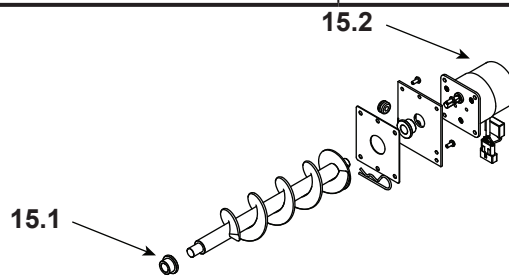

#15 Feeder Assembly

15	Feed Assembly Kit		SRV7077-014	Y
15.1	Feed Shaft Bushing	Pkg of 2	7000-600/2	Y
15.2	Feed Motor		SRV7000-670	Y
	Bearing Assembly		SRV7000-820	
	Ambient Probe		SRV7000-668	Y
	Component Pack		SRV7103-028	
	Exhaust Probe		SRV7000-669	Y
	Wire Harness		SRV7093-184	Y
	Wire Clip	Pkg of 10	7000-400/10	Y
	Power Cord		812-1180	Y