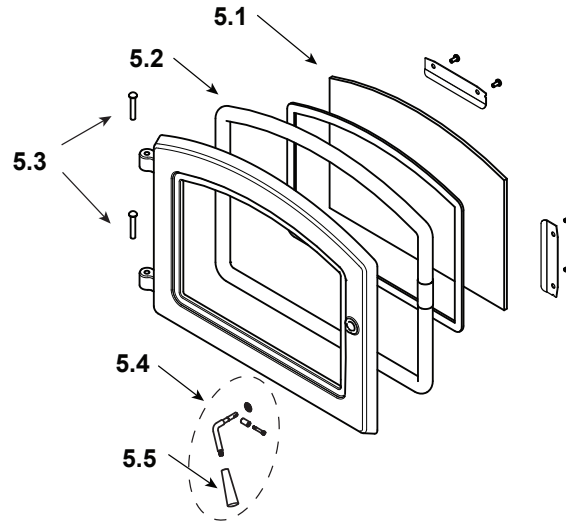

IMPORTANT: THIS IS DATED INFORMATION. When requesting service or replacement parts for your appliance please provide model number and serial number.

Stocked at Depot

ITEM	DESCRIPTION	COMMENTS	PART NUMBER	Stocked at Depot
1	Hopper Lid Assembly		SRV7103-019	
	Handle, Hopper Lid		SRV200-0110	
2	Side Curtain, Left Hand		SRV7103-154	Y
3	Snap disc, Manual Reset		SRV230-0080	Y
4	Exhaust Combustion Blower		812-4400	Y
	Gasket, Between Blower Housing and Stove		SRV240-0812	Y
	Gasket, Between Blower Housing and Motor		812-4710	Y
5	Door Assembly		SRV7086-021	Y
6	Baffle Kit		SRV7079-006	
7	Firepot		SRV7077-003	Y
8	Igniter Chamber Kit		SRV7103-034	
9	Igniter Kit		SRV7000-660	Y
10	Convection Blower		KS-5020-1052	Y
	Convection Blower Gasket		SRV7081-195	
11	Control Board**		SRV7103-052	Y
12	Vacuum Switch		SRV7000-531	Y
	Vacuum Hose, 5/32 ID	3 Ft	SRV240-0450	Y
	Hose, Barb Assembly		SRV229-0920	
13	Side Curtain, Right Hand		SRV7103-153	Y
14	Dial Control		SRV7083-036	Y
	Wire Harness, Dial Control		SRV7000-667	Y
15	Feed Assembly Kit		SRV7077-014	Y
16	Hopper Switch		SRV7000-612	Y

**Fuse for the control board can be sourced locally, not a warranty item. Specs are 250V, 5A fuse, 20mm long x 5mm dia.

See Following page for additional service parts

#5 Door Assembly

IMPORTANT: THIS IS DATED INFORMATION. When requesting service or replacement parts for your appliance please provide model number and serial number.

Stocked at Depot

ITEM	DESCRIPTION	COMMENTS	PART NUMBER	Stocked at Depot
5	Door Assembly		SRV7086-021	Y
5.1	Glass Assembly		SRV7081-173	Y
5.2	Rope, Door, 3/4" x 84"		832-1680	Y
5.3	Hinge Pins	Pkg of 2	433-1590/2	Y
5.4	Threaded Handle Assembly Kit		SRV7093-024D	Y
	Shoulder Bolt, 1/4 x 1	No longer available	SRV7000-944	
5.5	Handle Black Phenolic Kit		KS-5140-1442	Y