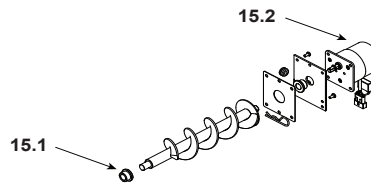

#15 Feeder Assembly

15	Feed Assembly Kit		SRV7077-014	Y
15.1	Feed Shaft Bushing	Pkg of 2	7000-600/2	Y
15.2	Feed Motor		SRV7000-670	Y
	Bearing Assembly		SRV7000-820	
	Ambient Probe		SRV7000-668	Y
	Component Pack		SRV7103-028	
	Power Cord		812-1180	Y
	Hose, Alum Flex, 2" x 3'		SRV200-0860	
	Firepot Cleaning Tool		SRV7077-185	
	Black Handle Phenolic Kit		KS-5140-1442	Y
	Exhaust Probe		SRV7000-669	Y
	Fresh Air Intake	3 Ft	KS-5150-1450	Y
	Fresh Air Intake	10 Ft	KS-5150-1460	Y
	Wire Harness		SRV7093-184	Y
	Wire Clip	Pkg of 10	7000-400/10	Y