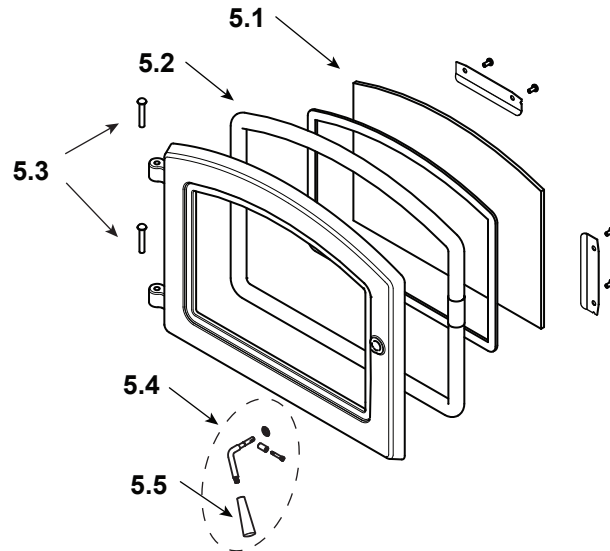

IMPORTANT: THIS IS DATED INFORMATION. When requesting service or replacement parts for your appliance please provide model number and serial number.

Stocked at Depot

ITEM	DESCRIPTION	COMMENTS	PART NUMBER	Stocked at Depot
1	Hopper Lid Assembly		SRV7103-019	
	Handle, Hopper Lid		SRV200-0110	
2	Side Curtain, Left Hand		SRV7103-154	Y
3	Snap disc, Manual Reset		SRV230-0080	Y
4	Exhaust Combustion Blower		812-4400	Y
	Gasket, Between Blower Housing and Stove		SRV240-0812	Y
	Gasket, Between Blower Housing and Motor		812-4710	Y
5	Door Assembly		SRV7086-021	Y
6	Baffle Kit		SRV7079-006	
7	Firepot		SRV7077-003	Y
8	Igniter Chamber Kit		SRV7077-110	
9	Igniter Kit		SRV7000-660	Y
10	Convection Blower		KS-5020-1052	Y
	Convection Blower Gasket		SRV7081-195	
11	Control Board**		SRV7103-051	Y
12	Vacuum Switch		SRV7000-531	Y
	Vacuum Hose, 5/32 ID	3 Ft	SRV240-0450	Y
	Hose, Barb Assembly		SRV229-0920	
13	Side Curtain, Right Hand		SRV7103-153	Y
14	Dial Control		SRV7083-036	Y
	Wire Harness, Dial Control		SRV7000-667	Y
15	Feed Assembly Kit		SRV7077-014	Y
16	Hopper Switch		SRV7000-612	Y

**Fuse for the control board can be sourced locally, not a warranty item. Specs are 250V, 5A fuse, 20mm long x 5mm dia.

#5 Door Assembly

IMPORTANT: THIS IS DATED INFORMATION. When requesting service or replacement parts for your appliance please provide model number and serial number.

Stocked at Depot

ITEM	DESCRIPTION	COMMENTS	PART NUMBER	Stocked at Depot
5	Door Assembly		SRV7086-021	Y
5.1	Glass Assembly		SRV7081-173	Y
5.2	Rope, Door, 3/4" x 84"		832-1680	Y
5.3	Hinge Pins	Pkg of 2	433-1590/2	Y
5.4	Threaded Handle Assembly Kit		SRV7093-024D	Y
	Shoulder Bolt, 1/4 x 1	No longer available	SRV7000-944	
5.5	Handle Black Phenolic Kit		KS-5140-1442	Y