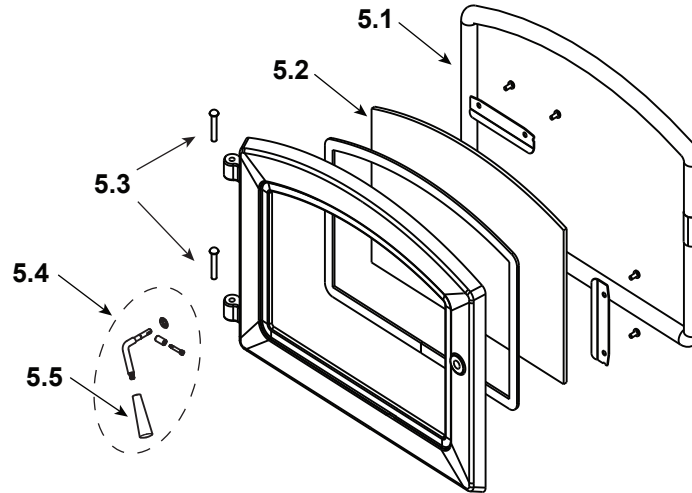

IMPORTANT: THIS IS DATED INFORMATION. When requesting service or replacement parts for your appliance please provide model number and serial number.

Stocked at Depot

ITEM	DESCRIPTION	COMMENTS	PART NUMBER	
1	Hopper Lid Assembly		SRV7083-019	
	Handle, Hopper Lid		SRV200-0110	
2	Side Curtain, Left Hand		SRV7083-154	Y
3	Snap disc, Manual Reset		SRV230-0080	Y
4	Exhaust Combustion Blower		812-4400	Y
	Gasket, Between Blower Housing and Stove		SRV240-0812	Y
	Gasket, Between Blower Housing and Motor		812-4710	Y
5	Door Assembly		See Following Page	Y
6	Baffle Kit		SRV7079-006	
7	Firepot		SRV7077-003	Y
8	Igniter Chamber Kit		SRV7077-110	
9	Igniter Kit		SRV7000-660	Y
10	Convection Blower		SRV7000-659	Y
11	Control Board		SRV7079-050	Y
12	Vacuum Switch		SRV7000-531	Y
	Vacuum Hose, 5/32 ID	3 Ft	SRV240-0450	Y
	Hose, Barb Assembly		SRV229-0920	
13	Side Curtain, Right Hand		SRV7083-153	Y
14	Dial Control		SRV7083-036	Y
	Wire Harness, Dial Control		SRV7000-667	Y
15	Feed Assembly Kit		See Following Page	Y
16	Hopper Switch		SRV7000-612	Y

#5 Door Assembly

IMPORTANT: THIS IS DATED INFORMATION. When requesting service or replacement parts for your appliance please provide model number and serial number.

Stocked at Depot

ITEM	DESCRIPTION	COMMENTS	PART NUMBER	
5	Door Assembly		SRV7086-021	Y
5.1	Rope, Door, 3/4" x 84"		832-1680	Y
5.2	Glass Assemblby		SRV7081-173	Y
5.3	Hinge Pins	Pkg of 2	433-1590/2	Y
5.4	Threaded Handle Assembly Kit		SRV7093-024	Y
	Shoulder Bolt, 1/4 x 1		SRV7000-944	
5.5	Handle Black Phenolic Kit		KS-5140-1442	Y