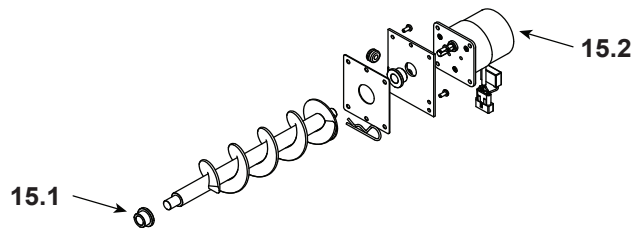

#15 Feeder Assembly

15	Feed Assembly Kit		SRV7077-014	Y
15.1	Feed Shaft Bushing	Pkg of 2	7000-600/2	Y
15.2	Feed Motor		SRV7000-670	Y
	Bearing Assembly		SRV7000-820	
	Ambient Probe		SRV7000-668	Y
	Exhaust Probe		SRV7000-669	Y
	Fresh Air Intake	3 Ft	KS-5150-1450	Y
	Fresh Air Intake	10 Ft	KS-5150-1460	Y
	Wire Harness		SRV7093-184	Y
	Wire Clip	Pkg of 10	7000-400/10	Y
	Component Pack		SRV7083-062	
	Power Cord		812-1180	Y
	Hose, Alum Flex, 2" x 3'		SRV200-0860	
	Firepot Cleaning Tool		SRV7077-185	
	Black Handle Phenolic Kit		KS-5140-1442	Y