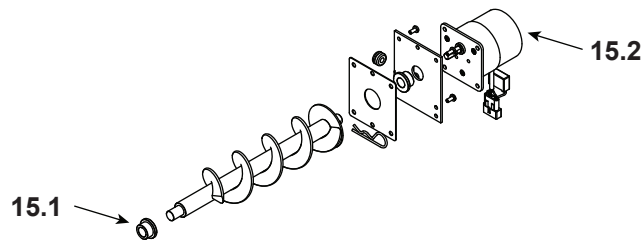

#15 Feeder Assembly

15	Feed Assembly Kit		SRV7077-014	Y
15.1	Feed Shaft Bushing	Pkg of 2	7000-600/2	Y
15.2	Feed Motor		SRV7000-670	Y
	Bearing Assembly		SRV7000-820	
	Ambient Probe		SRV7000-668	Y
	Exhaust Probe		SRV7000-669	Y
	Wire Harness		SRV7093-184	Y
	Wire Clip	Pkg of 10	7000-400/10	Y
	Component Pack		SRV7083-062	
	Power Cord		812-1180	Y