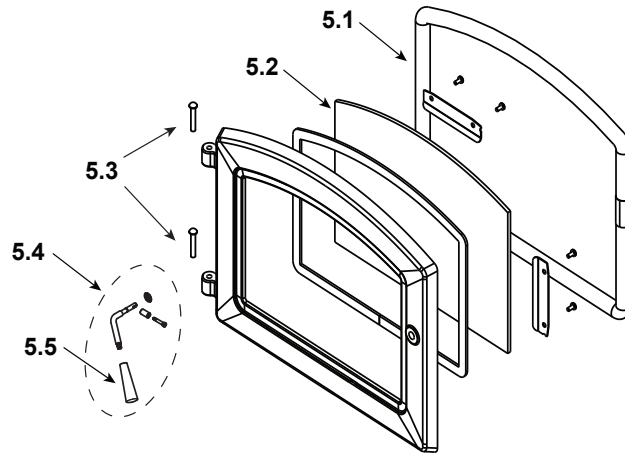

IMPORTANT: THIS IS DATED INFORMATION. When requesting service or replacement parts for your appliance please provide model number and serial number.

Stocked at Depot

ITEM	DESCRIPTION	COMMENTS	PART NUMBER	
1	Hopper Lid Assembly		SRV7083-019	
	Handle, Hopper Lid		SRV200-0110	
2	Side Curtain, Left Hand		SRV7083-154	Y
3	Snap disc, Manual Reset		SRV230-0080	Y
4	Exhaust Combustion Blower		812-4400	Y
	Gasket, Between Blower Housing and Stove		SRV240-0812	Y
	Gasket, Between Blower Housing and Motor		812-4710	Y
5	Door Assembly		See Following Page	Y
6	Baffle Kit		SRV7079-006	
7	Firepot		SRV7077-003	Y
8	Igniter Chamber Kit		SRV7103-034	
9	Igniter Kit		SRV7000-660	Y
10	Convection Blower		SRV7000-659	Y
11	Control Board**		SRV7079-052	Y
12	Vacuum Switch		SRV7000-531	Y
	Vacuum Hose, 5/32 ID	3 Ft	SRV240-0450	Y
	Hose, Barb Assembly		SRV229-0920	
13	Side Curtain, Right Hand		SRV7083-153	Y
14	Dial Control		SRV7083-036	Y
	Wire Harness, Dial Control		SRV7000-667	Y
15	Feed Assembly Kit		See Following Page	Y
16	Hopper Switch		SRV7000-612	Y

**Fuse for the control board can be sourced locally, not a warranty item. Specs are 250V, 5A fuse, 20mm long x 5mm dia.

See Following page for additional service parts

#5 Door Assembly

IMPORTANT: THIS IS DATED INFORMATION. When requesting service or replacement parts for your appliance please provide model number and serial number.

Stocked at Depot

ITEM	DESCRIPTION	COMMENTS	PART NUMBER	Stocked at Depot
5	Door Assembly		SRV7086-021	Y
5.1	Rope, Door, 3/4" x 84"		832-1680	Y
5.2	Glass Assembly		SRV7081-173	Y
5.3	Hinge Pins	Pkg of 2	433-1590/2	Y
5.4	Threaded Handle Assembly Kit		SRV7093-024D	Y
	Shoulder Bolt, 1/4 x 1	No longer available	SRV7000-944	
5.5	Handle Black Phenolic Kit		KS-5140-1442	Y