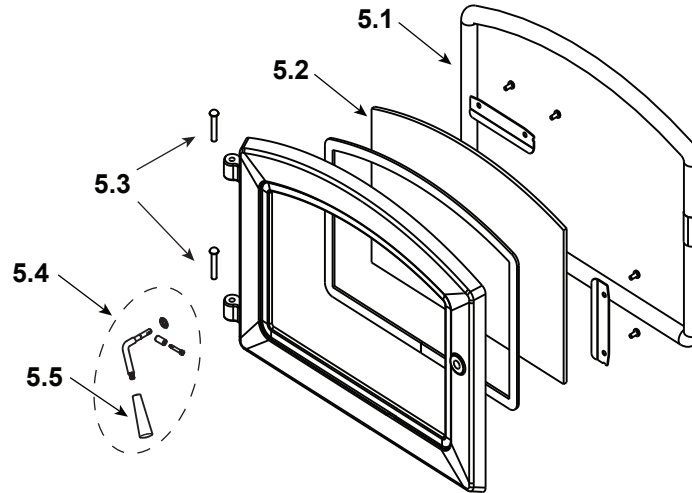

IMPORTANT: THIS IS DATED INFORMATION. When requesting service or replacement parts for your appliance please provide model number and serial number.

Stocked at Depot

ITEM	DESCRIPTION	COMMENTS	PART NUMBER	Stocked at Depot
1	Hopper Lid Assembly		SRV7083-019	
	Handle, Hopper Lid		SRV200-0110	
2	Side Curtain, Left Hand		SRV7083-154	Y
3	Snap disc, Manual Reset		SRV230-0080	Y
4	Exhaust Combustion Blower		812-4400	Y
	Gasket, Between Blower Housing and Stove		SRV240-0812	Y
	Gasket, Between Blower Housing and Motor		812-4710	Y
5	Door Assembly		See Following Page	Y
6	Baffle Kit		SRV7079-006	
7	Firepot		SRV7077-003	Y
8	Igniter Chamber Kit		SRV7077-110	
9	Igniter Kit		SRV7000-660	Y
10	Convection Blower		SRV7000-659	Y
11	Control Board**		SRV7079-051	Y
12	Vacuum Switch		SRV7000-531	Y
	Vacuum Hose, 5/32 ID	3 Ft	SRV240-0450	Y
	Hose, Barb Assembly		SRV229-0920	
13	Side Curtain, Right Hand		SRV7083-153	Y
14	Dial Control		SRV7083-036	Y
	Wire Harness, Dial Control		SRV7000-667	Y
15	Feed Assembly Kit		See Following Page	Y
16	Hopper Switch		SRV7000-612	Y

**Fuse for the control board can be sourced locally, not a warranty item. Specs are 250V, 5A fuse, 20mm long x 5mm dia.

#5 Door Assembly

IMPORTANT: THIS IS DATED INFORMATION. When requesting service or replacement parts for your appliance please provide model number and serial number.

Stocked at Depot

ITEM	DESCRIPTION	COMMENTS	PART NUMBER	
5	Door Assembly		SRV7086-021	Y
5.1	Rope, Door, 3/4" x 84"		832-1680	Y
5.2	Glass Assemblby		SRV7081-173	Y
5.3	Hinge Pins	Pkg of 2	433-1590/2	Y
5.4	Threaded Handle Assembly Kit		SRV7093-024D	Y
	Shoulder Bolt, 1/4 x 1	No longer available	SRV7000-944	
5.5	Handle Black Phenolic Kit		KS-5140-1442	Y