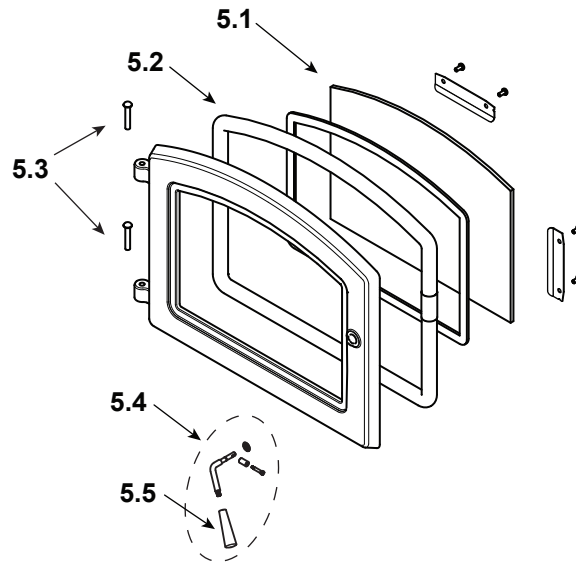

Stocked at Depot

ITEM	DESCRIPTION	COMMENTS	PART NUMBER	
1	Hopper Lid Assembly		SRV7086-019	
	Hopper Extension		PPHE200	
	Handle, Hopper Lid		SRV200-0110	
2	Side Curtain, Left Hand		SRV8104-154	Y
3	Exhaust Combustion Blower		812-4400	Y
	Gasket, Between Blower Housing and Stove		SRV240-0812	Y
	Gasket, Between Blower Housing and Motor		812-4710	Y
4	Snap disc, Manual Reset		SRV230-0080	Y
5	Door Assembly		SRV7086-021	Y
6	Baffle Kit		SRV7077-006	
7	Firepot		SRV7077-003	Y
8	Igniter Chamber Kit		SRV7077-110	
9	Igniter Kit		SRV7000-660	Y
10	Control Board**		SRV7104-051	Y
11	Convection Blower		KS-5020-1052	Y
	Convection Blower Gasket		SRV7081-195	
	Convection Blower Bracket		SRV7081-210	
12	Vacuum Switch		SRV7000-531	Y
	Vacuum Hose, 5/32 ID	3 Ft	SRV240-0450	Y
	Hose, Barb Assembly		SRV229-0920	
13	Side Curtain, Right Hand		SRV8104-153	Y
14	Dial Control		SRV7083-036	Y
	Wire Harness, Dial Control		SRV7000-667	Y
15	Hopper Switch		SRV7000-612	Y

**Fuse for the control board can be sourced locally, not a warranty item. Specs are 250V, 5A fuse, 20mm long x 5mm dia.

#5 Door Assembly

IMPORTANT: THIS IS DATED INFORMATION. When requesting service or replacement parts for your appliance please provide model number and serial number. All parts listed in this manual must be ordered from a dealer.

Stocked at Depot

ITEM	DESCRIPTION	COMMENTS	PART NUMBER	
5	Door Assembly		SRV7086-021	Y
5.1	Glass Assembly		SRV7081-173	
5.2	Rope, Door, 3/4" x 84"		832-1680	
5.3	Hinge Pins	Pkg of 2	433-1590/2	
5.4	Threaded Handle Assembly Kit		SRV7093-024D	Y
5.5	Handle Black Phenolic Kit		KS-5140-1442	Y