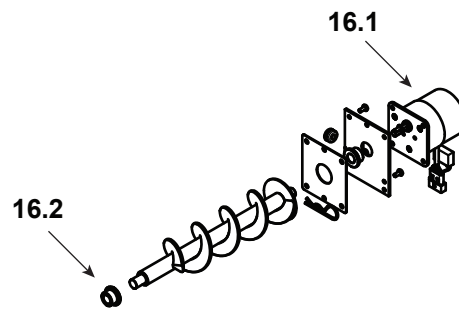

#16 Feed Assembly Kit

16	Feed Assembly Kit		SRV7077-014	Y
16.1	Feed Motor		SRV7000-670	Y
16.2	Feed Shaft Bushing	Pkg of 2	7000-600/2	Y
	Power Cord		812-1180	Y
	Ambient Probe		SRV7000-668	Y
	Component Pack		SRV8104-028	
	Exhaust Probe		SRV7000-669	Y
	Wire Harness		SRV7093-184	Y
	Wire Clip	Pkg of 10	7000-400/10	Y