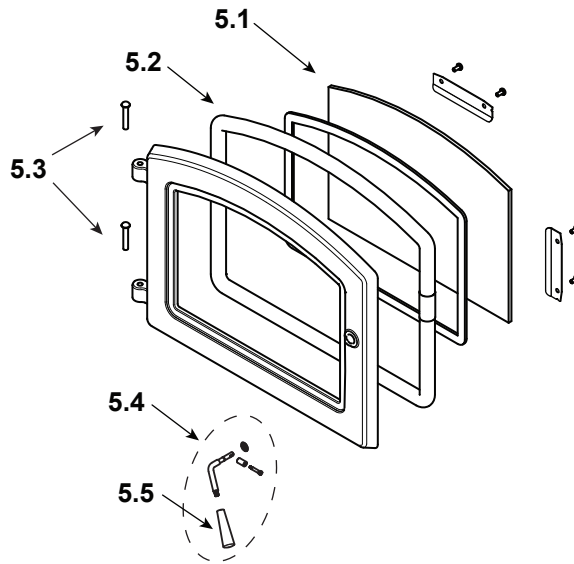

#5 Door Assembly

IMPORTANT: THIS IS DATED INFORMATION. When requesting service or replacement parts for your appliance please provide model number and serial number. All parts listed in this manual must be ordered from a dealer.

Stocked at Depot

ITEM	DESCRIPTION	COMMENTS	PART NUMBER	
5	Door Assembly		SRV7086-021	Y
5.1	Glass Assembly		SRV7081-173	
5.2	Rope, Door, 3/4" x 84"		832-1680	
5.3	Hinge Pins	Pkg of 2	433-1590/2	
5.4	Threaded Handle Assembly Kit		SRV7093-024	Y
	Shoulder Bolt, 1/4 x 1		SRV7000-944	
5.5	Handle Black Phenolic Kit		KS-5140-1442	Y