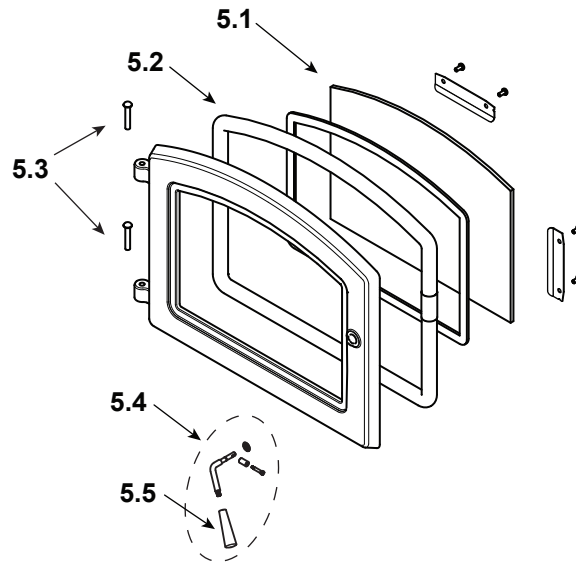

Stocked at Depot

ITEM	DESCRIPTION	COMMENTS	PART NUMBER	
1	Hopper Lid Assembly		SRV7086-019	
	Hopper Extension		PPHE200	
	Handle, Hopper Lid		SRV200-0110	
2	Side Curtain, Left Hand		SRV7086-154	
3	Exhaust Combustion Blower		812-4400	Y
	Gasket, Between Blower Housing and Stove		SRV240-0812	Y
	Gasket, Between Blower Housing and Motor		812-4710	Y
4	Snap disc, Manual Reset		SRV230-0080	Y
5	Door Assembly		SRV7086-021	Y
6	Baffle Kit		SRV7077-006	
7	Firepot		SRV7077-003	Y
8	Igniter Chamber Kit		SRV7077-110	
9	Igniter Kit		SRV7000-660	Y
10	Control Board**		SRV7104-051	Y
11	Convection Blower		KS-5020-1052	Y
	Convection Blower Gasket		SRV7081-195	
	Convection Blower Bracket		SRV7081-210	
12	Vacuum Switch		SRV7000-531	Y
	Vacuum Hose, 5/32 ID	3 Ft	SRV240-0450	Y
	Hose, Barb Assembly		SRV229-0920	
13	Side Curtain, Right Hand		SRV7086-153	Y
14	Dial Control		SRV7083-036	Y
	Wire Harness, Dial Control		SRV7000-667	Y
15	Hopper Switch		SRV7000-612	Y

\*\*Fuse for the control board can be sourced locally, not a warranty item. Specs are 250V, 5A fuse, 20mm long x 5mm dia.

#5 Door Assembly

IMPORTANT: THIS IS DATED INFORMATION. When requesting service or replacement parts for your appliance please provide model number and serial number. All parts listed in this manual must be ordered from a dealer.

Stocked at Depot

ITEM	DESCRIPTION	COMMENTS	PART NUMBER	
5	Door Assembly		SRV7086-021	Y
5.1	Glass Assembly		SRV7081-173	
5.2	Rope, Door, 3/4" x 84"		832-1680	
5.3	Hinge Pins	Pkg of 2	433-1590/2	
5.4	Threaded Handle Assembly Kit		SRV7093-024D	Y
	Shoulder Bolt, 1/4 x 1	No longer available	SRV7000-944	
5.5	Handle Black Phenolic Kit		KS-5140-1442	Y