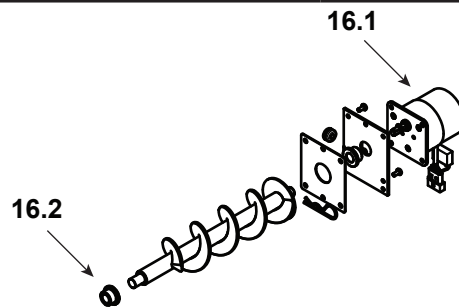

#16 Feed Assembly Kit

16	Feed Assembly Kit		SRV7077-014	Y
16.1	Feed Motor		SRV7000-670	Y
16.2	Feed Shaft Bushing	Pkg of 2	7000-600/2	Y
	Power Cord		812-1180	Y
	Ambient Probe		SRV7000-668	Y
	Component Pack		SRV7104-028	
	Exhaust Probe		SRV7000-669	Y
	Wire Harness		SRV7093-184	Y
	Wire Clip	Pkg of 10	7000-400/10	Y