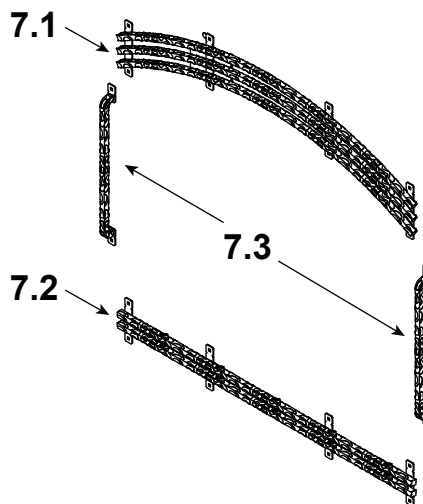

**Stocked
at Depot**

ITEM	DESCRIPTION	COMMENTS	PART NUMBER	
1	Starter Plate Assembly		SL1	
	8 in Starter Section		SRV22069	Y
2	Hinge, Male	Qty 2 req	SRV4181-302	

#3 Ceramic Blanket

3	Ceramic Blanket		SRV480-0760	
4	Baffle Protector		SRV480-2100	
5	Baffle, Fiberboard		SRV480-0510	Y
6	Manifold Tubes	Set of 3	TUBES-480	Y
	Manifold Clip Screws	Pkg of 5	832-0661	Y

#7 Front Main Assembly

7	Front Main Assembly		SRV4181-030	
	Screw, 1/4-20 x 1.25 Button Head, Black Oxide	Pkg of 8	4021-816/8	
7.1	Upper Grille Assembly		SRV4181-032	
7.2	Lower Grille Assembly		SRV4181-033	
7.3	Side Bar Assembly	Qty 2 req	SRV4181-034	
	Nut, 10 x 32, Keps Lock	Pkg of 20	226-0050/20	
	Bolt, Carriage 10 x 1/2	Pkg of 20	433-1450/20	