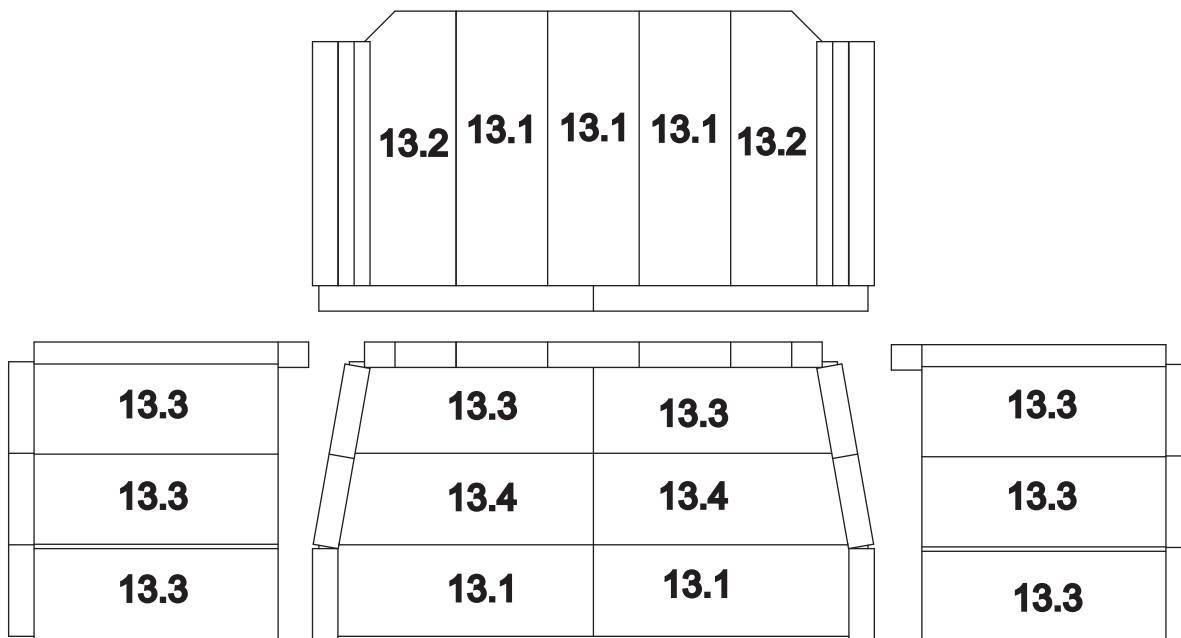

#13 Brick Set

13	Brick Set		BRICK-480	
13.1	Brick, 13-1/4" x 4-1/2" x 1-1/4"	Qty 5 req	SRV7000-306	
13.2	Brick, 13-1/4" x 4-1/2" x 1-1/4", With 1-1/2" Chamfer	Qty 2 req	SRV480-2270	
13.3	Brick, 12" x 4-1/2" x 1-1/4"	Qty 8 req	SRV480-2280	
13.4	Brick 12-1/2" x 4-1/2" x 1-1/4"	Qty 2 req	SRV480-2290	