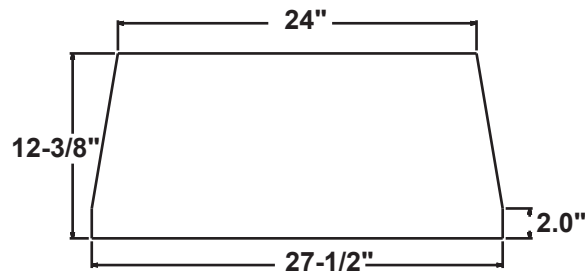

**Stocked
at Depot**

ITEM	DESCRIPTION	COMMENTS	PART NUMBER	
1	Starter Plate Assembly		SL1	
	8 in Starter Section		SRV22069	Y
2	Hinge, Male	Qty 2 req	SRV4181-302	

#3 Ceramic Blanket

3	Ceramic Blanket		SRV480-0760	
4	Baffle Protector		SRV480-2100	
5	Baffle, Fiberboard		SRV480-0510	Y
6	Manifold Tubes	Set of 3	TUBES-480	Y
	Manifold Clip Screws	Pkg of 5	832-0661	Y