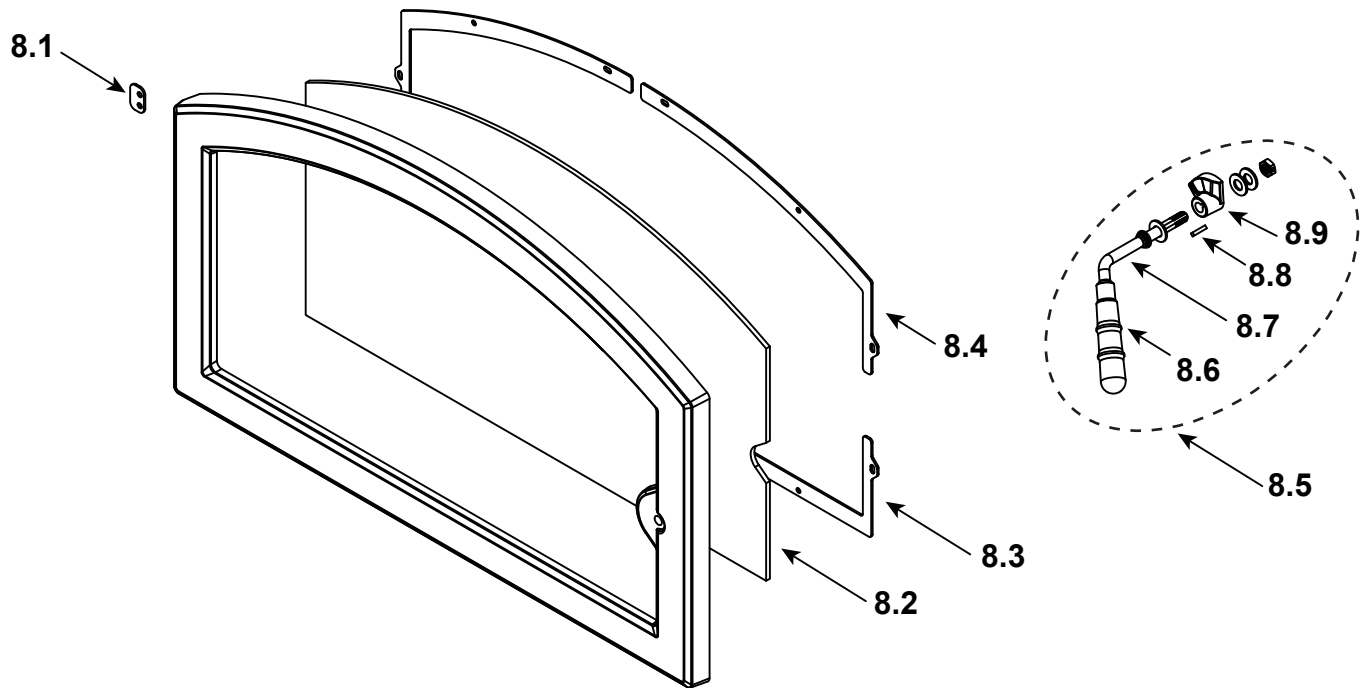

#8 Door Assembly

IMPORTANT: THIS IS DATED INFORMATION. Parts must be ordered from a dealer or distributor. **Hearth and Home Technologies does not sell directly to consumers.** Provide model number and serial number when requesting service parts from your dealer or distributor.

Stocked at Depot

ITEM	DESCRIPTION	COMMENTS	PART NUMBER	
8	Door Assembly		SRV4181-020	Y
8.1	Hinge Retainer		SRV4181-122	
8.2	Glass Assembly		SRV4181-021	Y
8.3	Glass Retainer	Qty 2 req	SRV4181-120	
8.4	Glass Retainer	Qty 2 req	SRV4181-121	
8.5	Door Handle Assembly		SRV4181-022	Y
8.6	Handle, Fiber		SRV433-1380	
8.7	Door Handle		SRV4181-301	
8.8	Latch Cam Key		SRV430-1151	
8.9	Door Latch Cam Mill		SRV430-1141	
	Rope, Wire Jacket, 1/2	10 Ft	7000-811/10	

Additional service part numbers on following page.