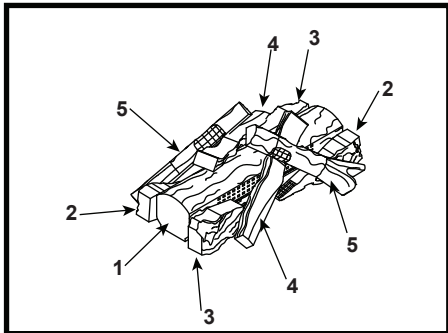

LOGS-PTR-SPL

IMPORTANT: THIS IS DATED INFORMATION. Parts must be ordered from a dealer or distributor. **Hearth and Home Technologies does not sell directly to consumers.** Provide model number and serial number when requesting service parts from your dealer or distributor.

Stocked at Depot

ITEM	DESCRIPTION	COMMENTS	PART NUMBER	
	Log Set Assembly	No longer available	LOGS-PTR	
		No longer available	LOGS-PTR-SPL	
1	Log 1	No longer available	SRV462-721	
2	Log 2	Qty 2 req	SRV446-702	
3	Log 3	Qty 2 req	SRV446-703	
4	Log 4	Qty 2 req	SRV446-704	
5	Log 5	Qty 2 req	SRV446-705	
6	Junction Box		100-250A	Y
7	Burner Orifice NG (#44A)	No longer available	041-800	
	Burner Orifice LP (#55A)	No longer available	041-801	
8	Grate Assembly	No longer available	462-361A	
9	Burner NG	No longer available	462-376A	
		No longer available	462-386A	
	Burner LP	No longer available	462-375A	
		No longer available	462-385A	
10	Refractory Kit	No longer available	SRV462-751A	
11	Glass Door Assembly	No longer available	GLA-PTR	
12	Glass Door Assembly, End	No longer available	GLA-PTRC-E	
13	Decorative Front	No longer available	DF-PTR	
14	Decorative Front End	No longer available	DF-PTRE