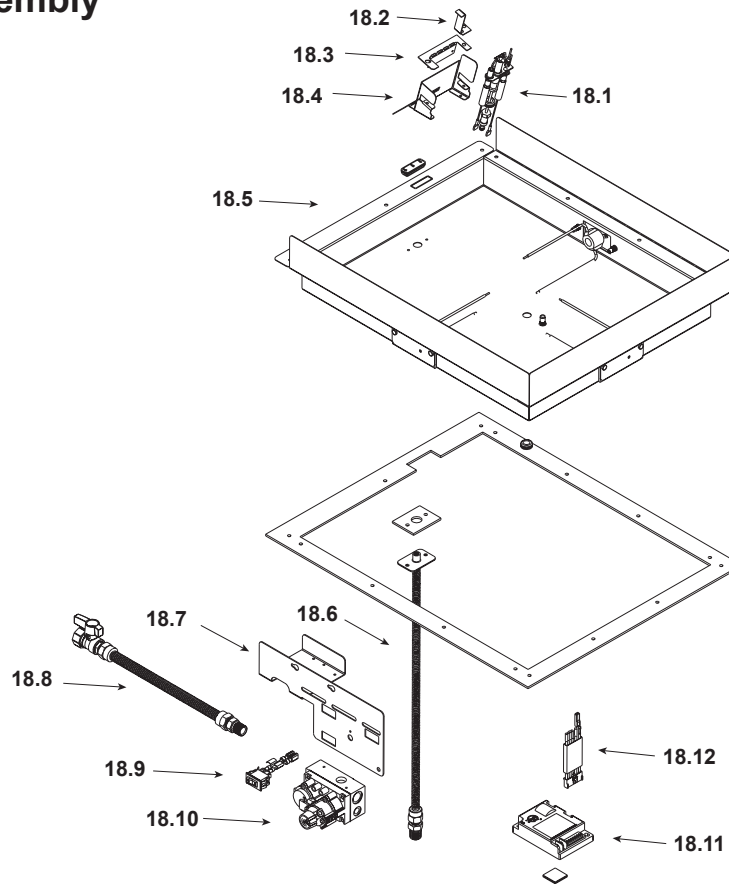

#18 Valve Assembly

IMPORTANT: THIS IS DATED INFORMATION. Parts must be ordered from a dealer or distributor. **Hearth and Home Technologies does not sell directly to consumers.** Provide model number and serial number when requesting service parts from your dealer or distributor.

**Stocked
at Depot**

ITEM	DESCRIPTION	COMMENTS	PART NUMBER	
18.1	Pilot Assembly NG		SRV4021-730	Y
	Pilot Assembly LP		SRV4021-731	Y
	Pilot Tube		SRV446-301	Y
18.2	Ground Strap	No longer available	385-512	
18.3	Pilot Support Arm		385-120	
18.4	Pilot Bracket	No longer available	2005-118	
18.5	Ember Box Assembly	No longer available	SRV2005-114	
18.6	Flexible Gas Connector		2005-009	Y
18.7	Valve Bracket	No longer available	2005-120	
18.8	Flex Ball Valve Assembly		SRV302-320	Y
18.9	On/Off Switch Assembly		060-521A	Y
18.10	Valve NG		750-500	Y
	Valve LP		750-501	Y
18.11	Module		SRV593-592	Y
18.12	Module Wire Assembly		SRV593-590	Y

Additional service part numbers appear on following page.