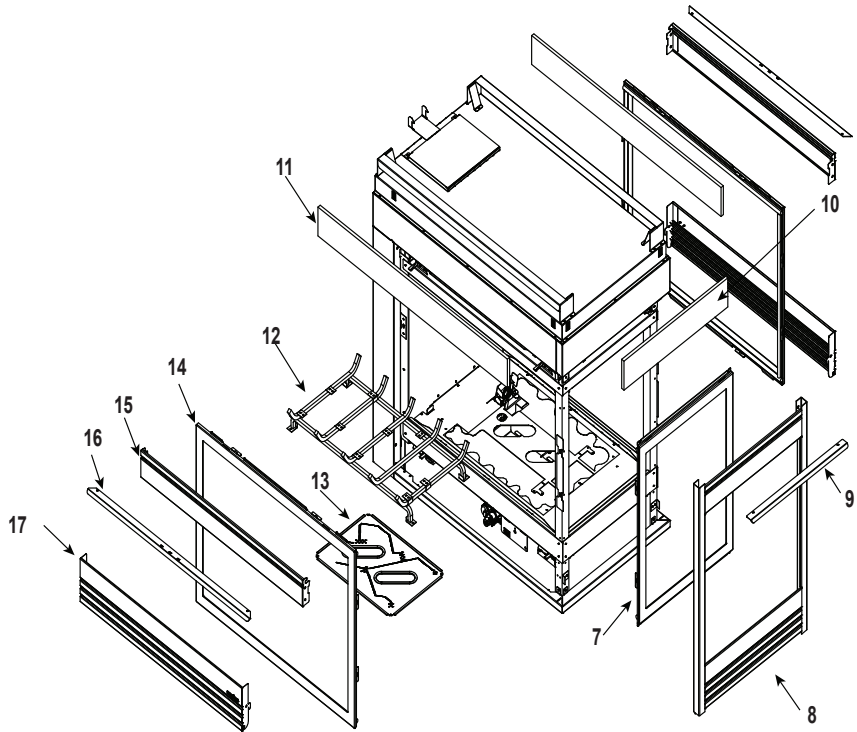

Log Set Assembly

IMPORTANT: THIS IS DATED INFORMATION. Parts must be ordered from a dealer or distributor. **Hearth and Home Technologies does not sell directly to consumers.** Provide model number and serial number when requesting service parts from your dealer or distributor.

Stocked at Depot

ITEM	DESCRIPTION	COMMENTS	PART NUMBER	
	Log Set Assembly		LOGS-MSB	Y
1	Log 1	No longer available, Must order complete assembly	SRV2039-701	
2	Log 2		SRV2039-703	
3	Log 3		SRV2039-700	
4	Log 4		SRV2039-702	
5	Log 5		SRV2039-705	
6	Log 6		SRV2039-704	
7	Glass Door Assembly -End	No longer available	GLA-MS	
8	Louvers with Mesh -End Panel	No longer available	MS-LOUVERS-EP	
9	Hood End, black	No longer available	SRV2006-194	
10	Non-combustible board -End	No longer available	2006-137	
11	Non-combustible board -Side	No longer available	2006-136	
12	Grate Assembly	No longer available	2039-012	
13	Burner NG, LP	Metal	2039-006	Y
	Burner for LOGS-Upgrade	Fiber	2005-006	Y
14	Glass Door Assembly -Side		GLA-6TROC	Y
15	Louver, Top	No longer available	SRV2040-005-BK	
16	Hood Side, Black	No longer available	SRV2005-190	
17	Louver, Bottom	No longer available	SRV2040-004-BK	

Additional service part numbers appear on following page.