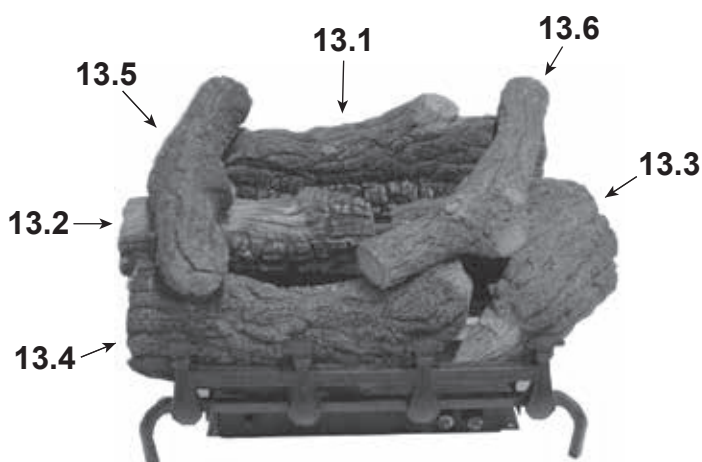

**PH18NM (Natural Gas Manual Control)**  
**PH18NV (Natural Gas Millivolt Control)****PH18PM (Propane Manual Control)**  
**PH18PV (Propane Millivolt Control)****Part number list on following page.**

IMPORTANT: THIS IS DATED INFORMATION. Parts must be ordered from a dealer or distributor. **Hearth and Home Technologies does not sell directly to consumers.** Provide model number and serial number when requesting service parts from your dealer or distributor.

**Stocked at Depot**

ITEM	DESCRIPTION	COMMENTS	PART NUMBER	
13	Log Assembly (Required to complete burner assembly, Sold seperately)	18" Mountain Cedar	PH18R	
13.1	Rear Log		20303849K	
13.2	Left Middle Log		20303850K	
13.3	Right Middle Log		20303851K	
13.4	Front Log		20303852K	
13.5	Left Top Log		20303853K	
13.6	Right Top Log		20303854K	