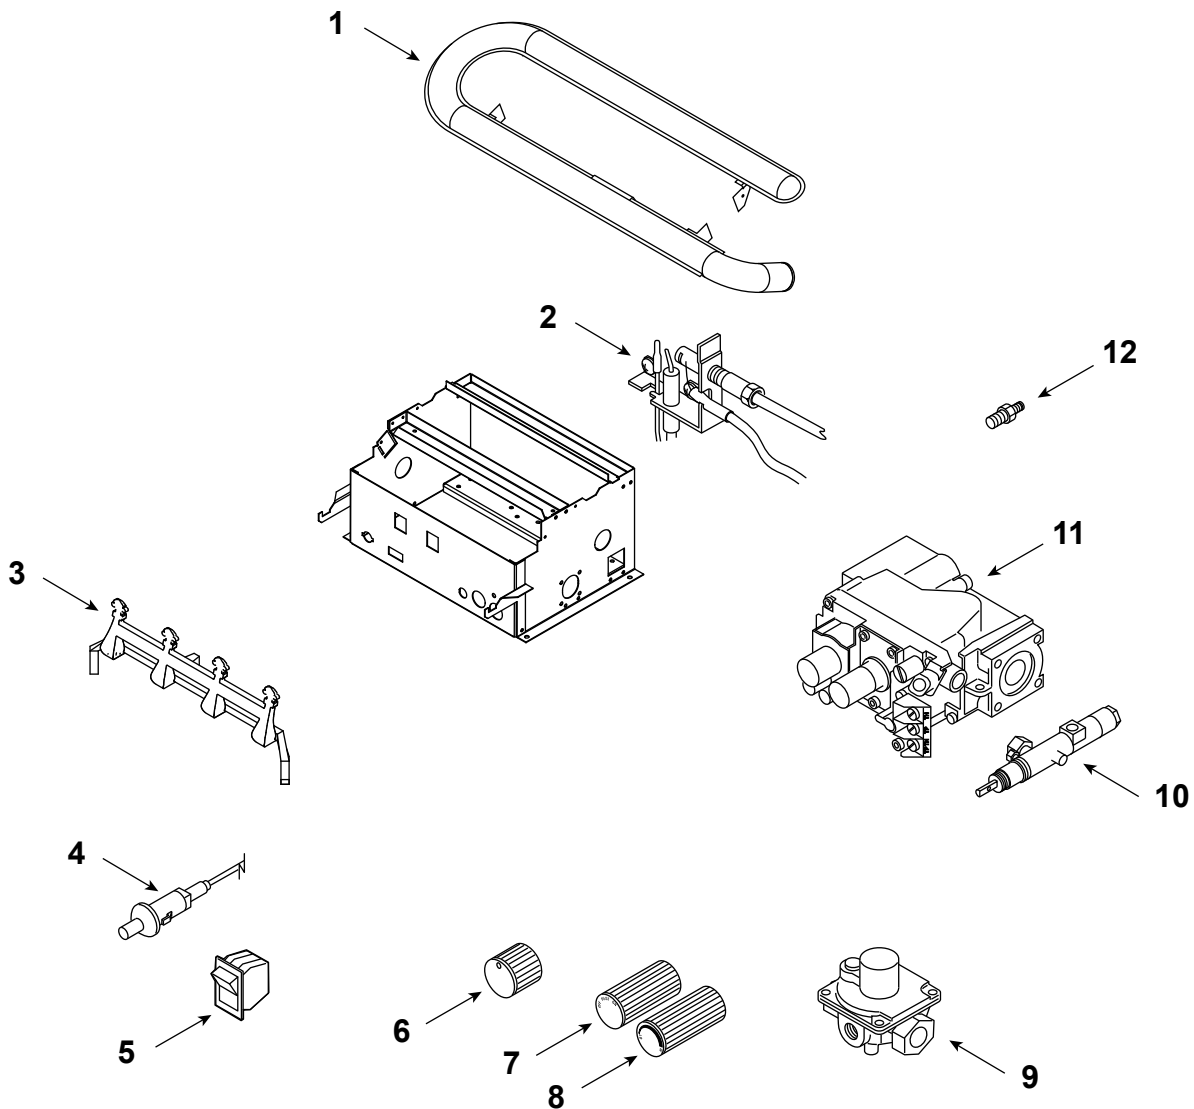

**PH18NM (Natural Gas Manual Control)**  
**PH18NV (Natural Gas Millivolt Control)****PH18PM (Propane Manual Control)**  
**PH18PV (Propane Millivolt Control)****Part number list on following page.**

IMPORTANT: THIS IS DATED INFORMATION. Parts must be ordered from a dealer or distributor. **Hearth and Home Technologies does not sell directly to consumers.** Provide model number and serial number when requesting service parts from your dealer or distributor.

**Stocked at Depot**

ITEM	DESCRIPTION	COMMENTS	PART NUMBER	
13	Log Assembly (Required to complete burner assembly, Sold seperately)	18" Mountain Cedar	PH18R	
13.1	Rear Log		20303849K	
13.2	Left Middle Log		20303850K	
13.3	Right Middle Log		20303851K	
13.4	Front Log		20303852K	
13.5	Left Top Log		20303853K	
13.6	Right Top Log		20303854K	