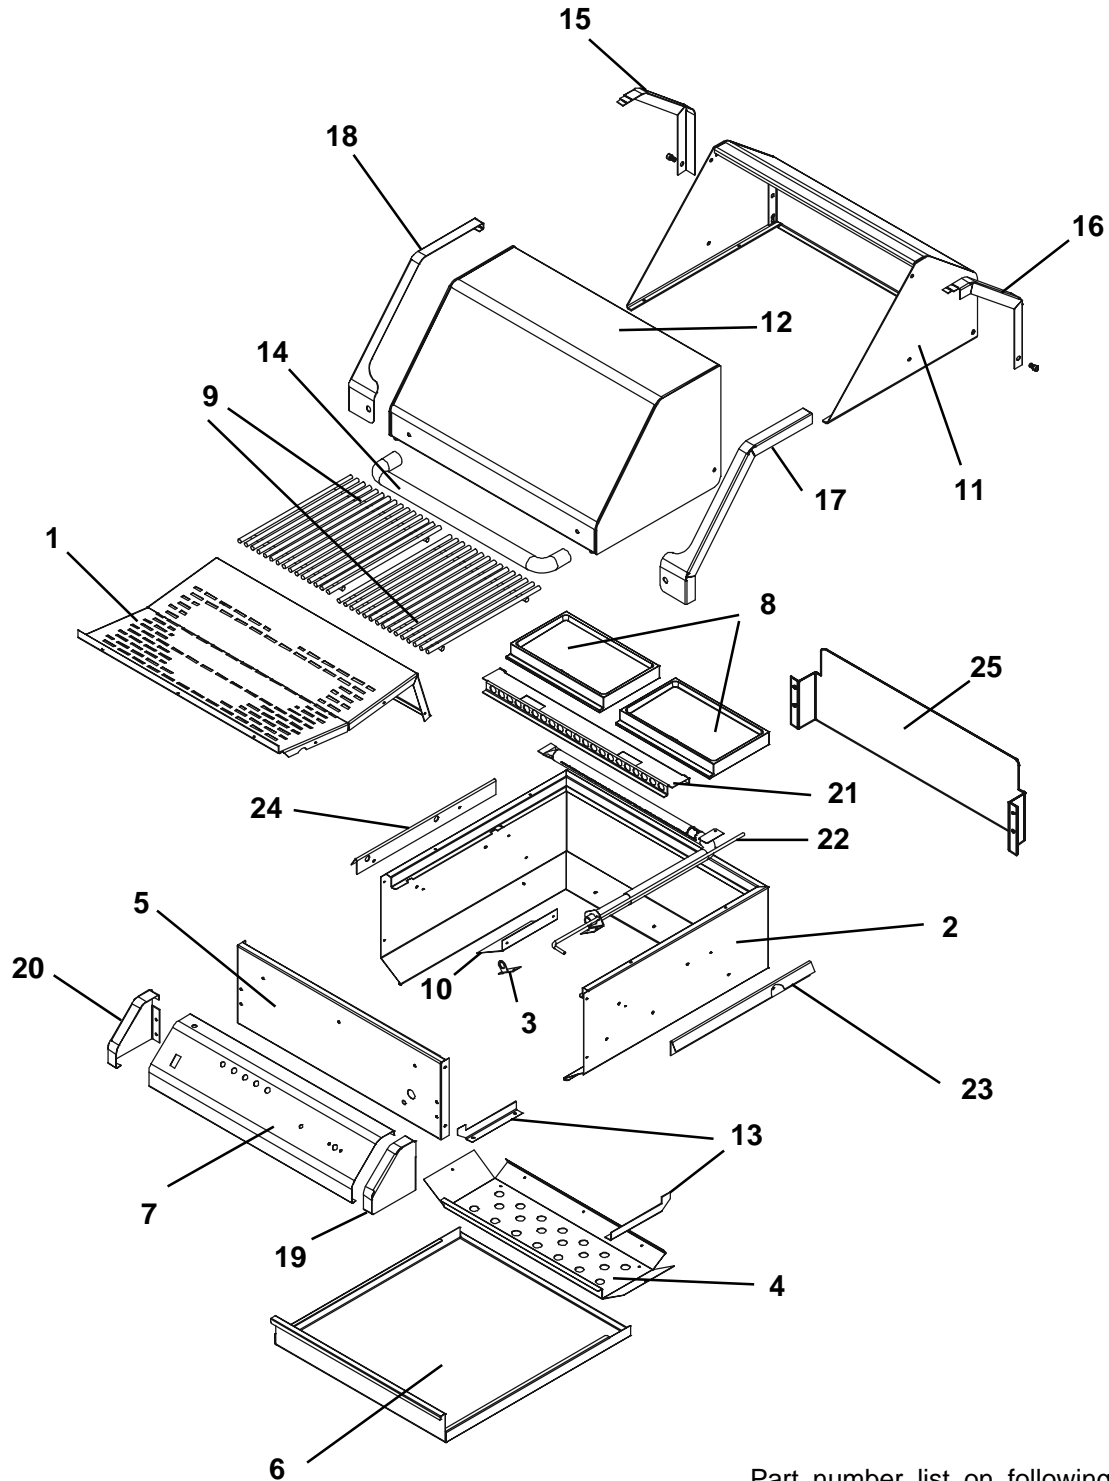

Exploded Parts Diagram

Remove all components from the packing carton and place within easy reach. Do not throw the shipping carton away; instead use it as an elevated assembly surface.

PGE-24-AU Exploded Parts Diagram

- Gas Barbecue Model Number (see data sticker on barbecue)
- Part Number AND Part Description
- Quantity of parts needed

Important: Keep this assembly and operating instruction manual for convenient referral and for part replacement.

Important: Use only factory authorized parts. The use of any unauthorized factory part can be dangerous and will also void the product warranty.

ITEM	DESCRIPTION	PART #
1	Convection Plate	760-100
2	Outer Surround	760-101
3	Orifice Bracket	760-102
4	Burner Tray	760-104
5	Front Panel	760-105
6	Drip Tray	760-106
7	Operations Panel with Electronics/Valve	760-107
8	Sear Plate	760-108
9	Cooking Grids	760-109
10	Shield	760-110
11	Rear Hood Assembly, No Trim	760-115A
12	Front Hood Assembly, No Trim	760-116A
13	Burner Rail	760-117
14	Hood Handle	760-126
15	Left Rear Trim	760-139
16	Right Rear Trim	760-140
17	Right Front Trim	760-141
18	Left Front Trim	760-142
19	Right Side Plate	760-146
20	Left Side Plate	760-147
21	Grill Bracket	760-148
22	Burner Assembly with Valve	760-301A
23	Right Cart Retainer	761-136
24	Left Cart Retainer	761-137
25	Heat Shield	759-200
	Electrode, 250C	760-125
	Meat Probe	760-144
	Searing Plate Handle	760-173
	12" Stainless Steel Gas Line	760-181
	Temperature Gauge	760-183
	On/Off Switch	760-187
	Control Knob	760-188
	Probe Connector	760-192
	Light Bulb Harness	760-193
	ACCESSORIES	
	Natural Gas Conversion Kit	NGK-PGE-24-AU