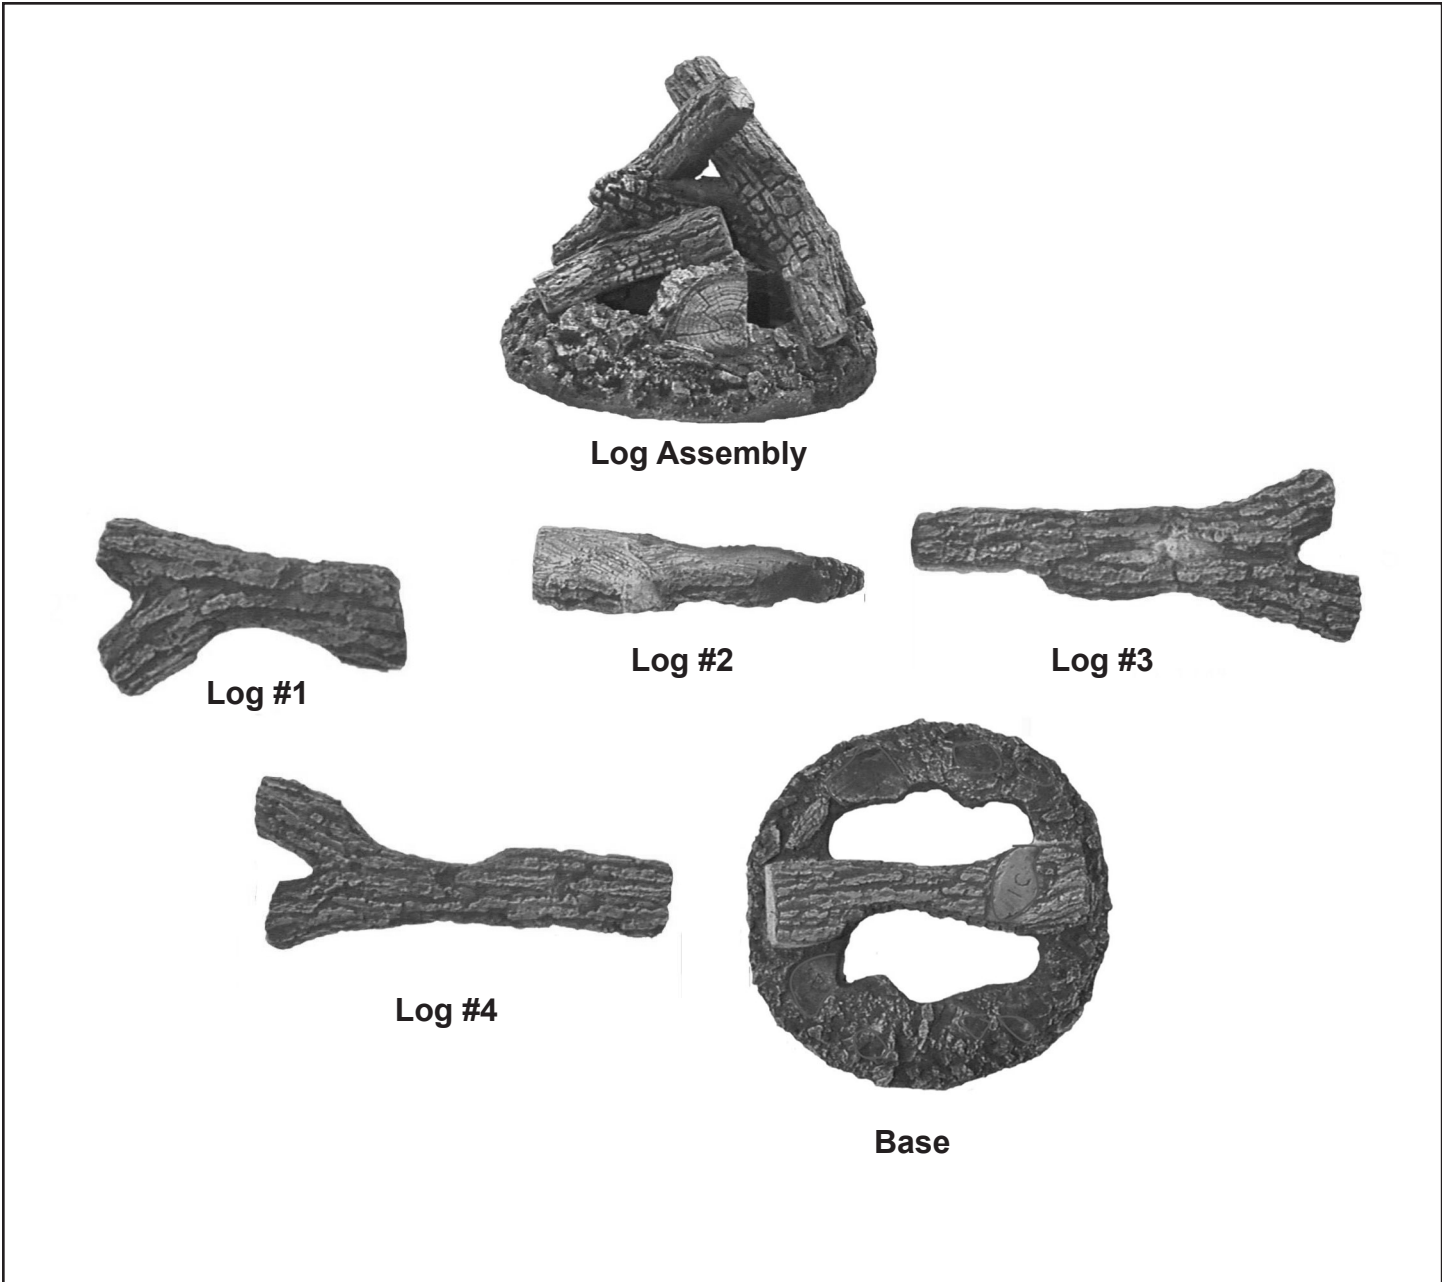

Stocked at Depot

ITEM	DESCRIPTION	COMMENTS	PART NUMBER	
1	Ring	No longer available	35272	
2	Burner Assembly	No longer available	35323	
3	Burner Neck Assembly	No longer available	34465	
4	Orifice - NG (#27)	No longer available	SRV35321	
	Orifice - LP (803-803)		SRV32562	Y
5	Flex Tube Assembly NG	No longer available	35326	
	Flex Tube Assembly LP	No longer available	33452	
6	Ball Valve (LP)	No longer available	477-311A	
7	On/Off Valve (NG)		SRV15697	Y
	Hose / Regulator Assy (LP)	No longer available	4004-014	

Stocked at Depot

ITEM	DESCRIPTION	COMMENTS	PART NUMBER
	Log Assembly	No longer available	34382
1	Log #1	No longer available	34383
2	Log #2	No longer available	34384
3	Log #3	No longer available	34385
4	Log #4	No longer available	34386
5	Log Base	No longer available	34387