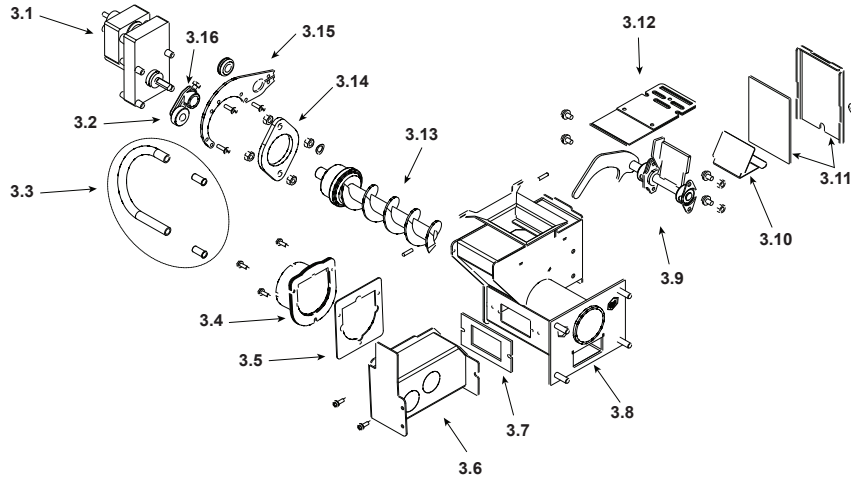

#3 Post Serial Number 008085803 Feeder Assembly

IMPORTANT: THIS IS DATED INFORMATION. Parts must be ordered from a dealer or distributor. **Hearth and Home Technologies does not sell directly to consumers.** Provide model number and serial number when requesting service parts from your dealer or distributor.

**Stocked
at Depot**

ITEM	Description	COMMENTS	PART NUMBER	
3	Feeder Assembly	Post 008085803	1-10-09684A	
3.1	Pellet Feeder Gear Motor, 4RPM		3-20-60906	Y
3.2	UL Feeder Cam		3-31-3014	Y
3.3	Feeder Air Crossover Kit		1-00-67900	Y
	9MM Silicone Tube	5 Ft	1-00-511427	Y
3.4	Pellet Air Intake Assembly		1-10-06810A	
3.5	Gasket Feeder Air Intake	Pkg of 6	3-44-72224-6	Y
3.6	UL Feeder Air Intake		1-10-72228	
3.7	Gasket Ultra Air Intake	Pkg of 10	3-44-677160-10	Y
3.8	Ultra Feeder Weldment		1-10-724132	Y
3.9	UL Feeder Pusher Arm		1-10-677188W	Y
3.10	Fines Deflector	No longer available	2-00-677138-10	
3.11	Gasket, UL Feeder Cover		1-00-677122	Y
3.12	Slide Plate Assembly		1-10-677121A	Y
3.13	UL Feeder Auger Assembly		3-50-00565	Y
3.14	Pellet Feeder Bearing Retainer w/Hardware	Pkg of 2	1-00-04035	Y
3.15	UL Feeder Gear Motor Bracket w/Grommet		1-00-247406	Y
3.16	UL Feeder Cam Block		3-00-677154	Y
	Gasket, Hopper Throat		3-44-677185	Y
	Hopper Switch Feeder Fitting	Pkg of 2	1-00-142818	Y
	Motor Bracket Grommet	Pkg of 12	3-31-2761-12	
	Pillow Block	Pkg of 4	3-31-3614087-4	Y
	Silicone Tubing, 1/8"	5 Ft	1-00-5113574	Y

Additional service parts on following page.