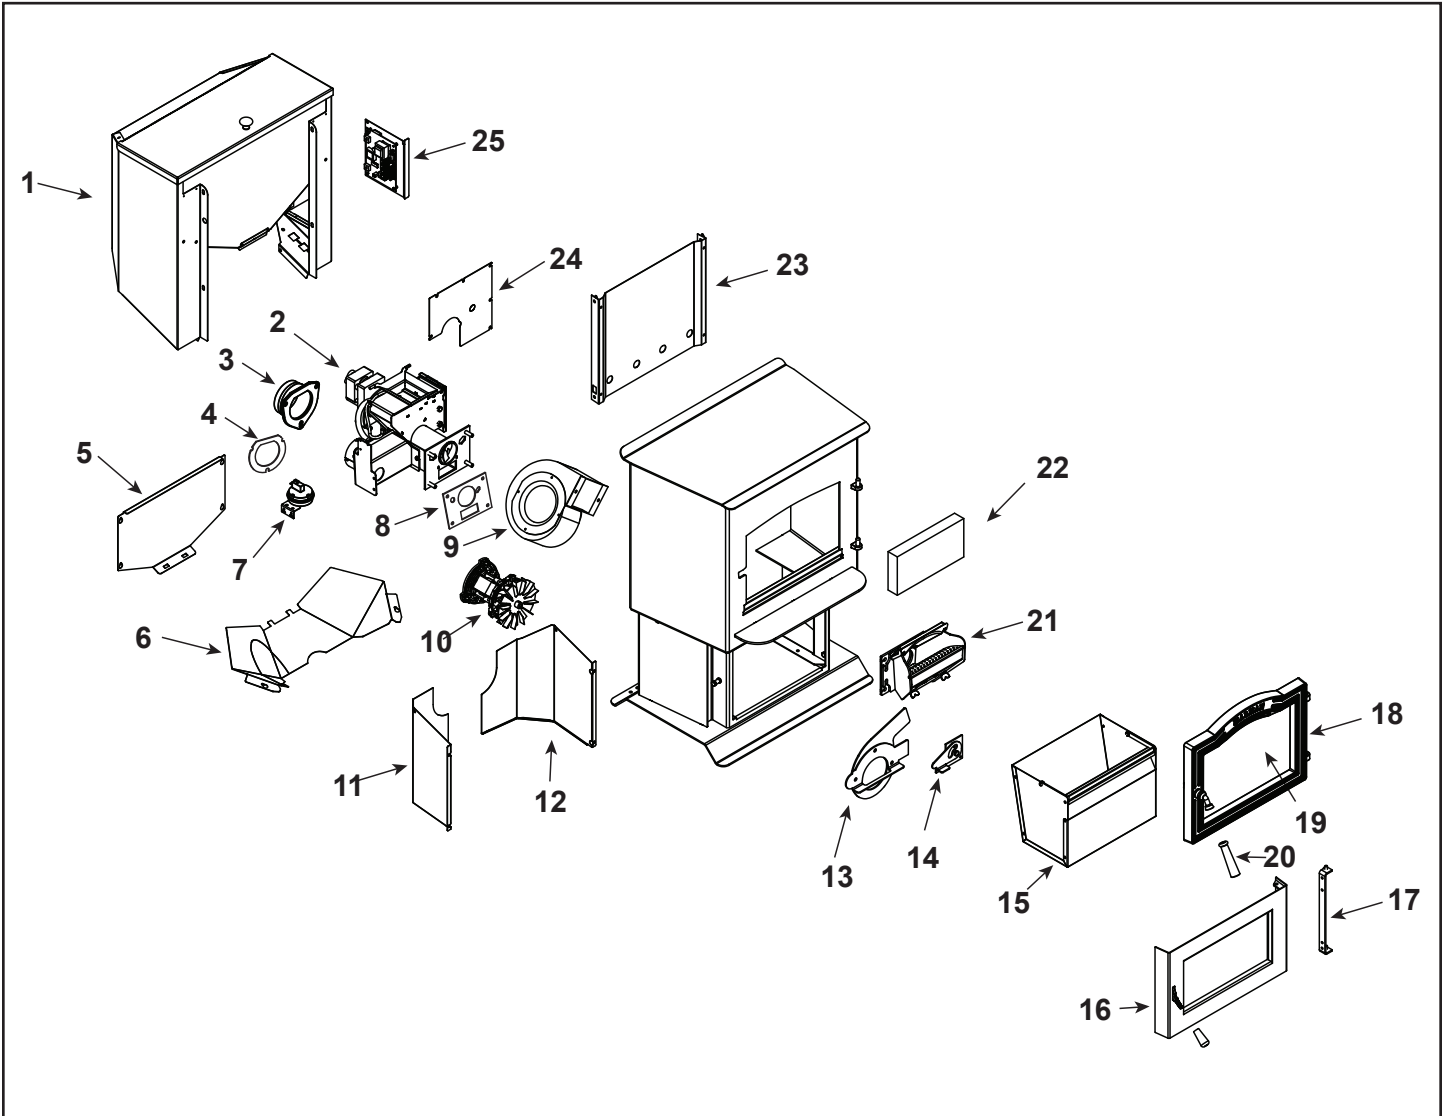

Retired Units

1-90-04300-2 (Charcoal)(June 2011)
1-90-04300-3 (Goldenfire) (June 2011)
1-90-04300-4 (Metallic Blue) (Jan 2010)

1-90-04300-5 (Honey Glo) (June 2009)
1-90-04300-10 (Mojave Red) (Jan 2010)
1-90-04300-12 (Forest Green) (Jan 2010)

IMPORTANT: THIS IS DATED INFORMATION. Parts must be ordered from a dealer or distributor. **Hearth and Home Technologies does not sell directly to consumers.** Provide model number and serial number when requesting service parts from your dealer or distributor.

Stocked at Depot

ITEM	Description	COMMENTS	PART NUMBER	
1	Hopper Assembly		1-10-04300	Y
	Hopper Knob	Post 008168147	1-00-02000-1	
	Hopper Latch Assembly	Post 008168147	1-00-773901	
	Hopper Lid w/Hinge, Swell Latch	Pre 008168147	1-10-08518	
	Hopper Lid w/Hinge, Knob	Post 008168147	1-10-773900	
	Hopper Switch 48"	Post 008084166	3-20-232108	Y
	Hopper Extension Switch Kit		1-00-06826	Y