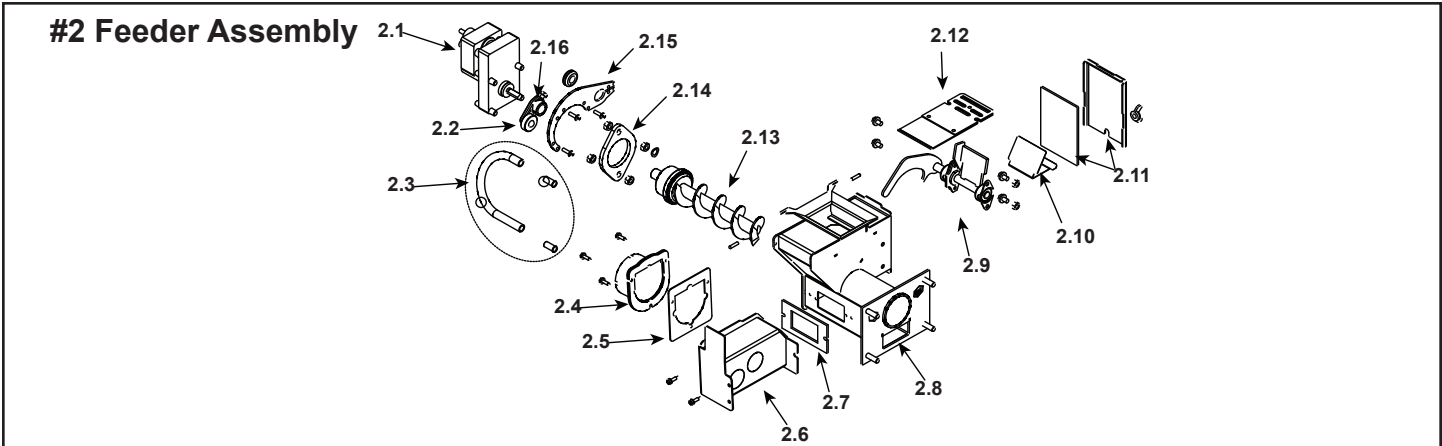

Stocked at Depot

ITEM	Description	COMMENTS	PART NUMBER	
1	Hopper Assembly		1-10-04300	Y
	Hopper Knob	Post 008168147	1-00-02000-1	
	Hopper Latch Assembly	Post 008168147	1-00-773901	
	Hopper Lid w/Hinge, Swell Latch	Pre 008168147	1-10-08518	
	Hopper Lid w/Hinge, Knob	Post 008168147	1-10-773900	
	Hopper Switch 48"	Post 008084166	3-20-232108	Y
	Hopper Extension Switch Kit		1-00-06826	Y