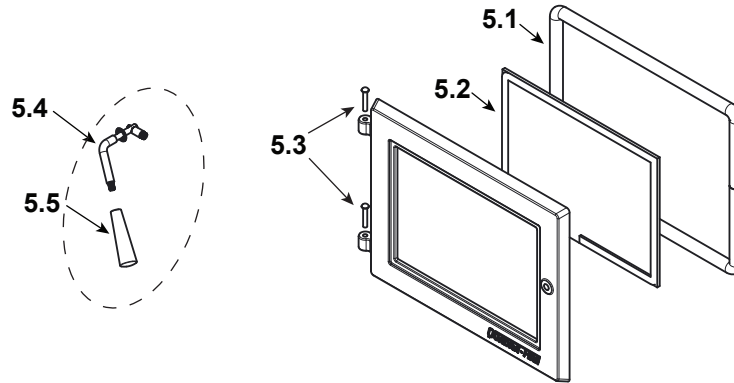

IMPORTANT: THIS IS DATED INFORMATION. When requesting service or replacement parts for your appliance please provide model number and serial number. All parts listed in this manual must be ordered from a dealer.

Stocked
at Depot

ITEM	DESCRIPTION	COMMENTS	PART NUMBER	Stocked at Depot
1	Hopper Lid Assembly		SRV8106-019	
	Handle, Hopper Lid		SRV200-0110	
2	Side Curtain, Left Hand		SRV7083-154	Y
3	Snap disc, Manual Reset		SRV230-0080	Y
4	Exhaust Combustion Blower		812-4400	Y
	Gasket, Between Blower Housing and Stove		SRV240-0812	Y
	Gasket, Between Blower Housing and Motor		812-4710	Y

#5 Door Assembly

5	Door Assembly		SRV8105-021	Y
5.1	Rope, Door, 3/4" x 84"		832-1680	Y
5.2	Glass Assembly		SRV8105-173	Y
5.3	Hinge Pins	Pkg of 2	433-1590/2	Y
5.4	Threaded Handle Assembly Kit		SRV7093-024D	Y
5.5	Handle Black Phenolic Kit		KS-5140-1442	Y
6	Baffle Kit		SRV7079-006	
7	Ashpans	Pkg of 2	SRV8106-034	
8	Firepot		SRV7077-003	Y
9	Igniter Chamber Kit		SRV7077-110	
10	Igniter Kit		SRV7000-660	Y
11	Convection Blower		SRV7000-659	Y
	Bearing Assembly		SRV7000-820	
12	Control Board**		SRV8106-051	Y
13	Vacuum Switch		SRV7000-531	Y
	Vacuum Hose, 5/32 ID	3 Ft	SRV240-0450	Y
	Hose, Barb Assembly		SRV229-0920	
14	Side Curtain, Right Hand		SRV7083-153	Y

**Fuse for the control board can be sourced locally, not a warranty item. Specs are 250V, 5A fuse, 20mm long x 5mm dia.

See Following page for additional service parts