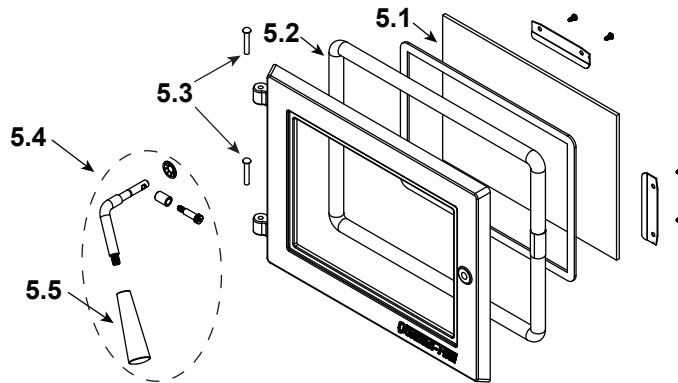

Beginning Manufacturing Date: Jul 2022
Ending Manufacturing Date: Active

IMPORTANT: THIS IS DATED INFORMATION. When requesting service or replacement parts for your appliance please provide model number and serial number. All parts listed in this manual must be ordered from a dealer.

**Stocked
at Depot**

ITEM	DESCRIPTION	COMMENTS	PART NUMBER	
1	Hopper Lid Assembly		SRV7086-019	
	Hopper Extension		PPHE200	
	Handle, Hopper Lid		SRV200-0110	
2	Side Curtain, Left Hand		SRV7086-154	Y
3	Exhaust Combustion Blower		812-4400	Y
	Gasket, Between Blower Housing and Stove		SRV240-0812	Y
	Gasket, Between Blower Housing and Motor		812-4710	Y
4	Snap disc, Manual Reset		SRV230-0080	Y

#5 Door Assembly

5	Door Assembly		SRV8105-021	Y
5.1	Glass Assembly		SRV8105-173	
5.2	Rope, Door, 3/4" x 84"		832-1680	
5.3	Hinge Pins	Pkg of 2	433-1590/2	
5.4	Threaded Handle Assembly Kit		SRV7093-024D	Y
5.5	Handle Black Phenolic Kit		KS-5140-1442	Y
6	Baffle Kit		SRV7077-006	
7	Firepot		SRV7077-003	Y
8	Igniter Chamber Kit		SRV7077-110	
9	Igniter Kit		SRV7000-660	Y
10	Control Board**		SRV8105-051	Y
11	Convection Blower		KS-5020-1052	Y
	Convection Blower Gasket		SRV7081-195	
	Convection Blower Bracket		SRV7081-210	
12	Vacuum Switch		SRV7000-531	Y
	Vacuum Hose, 5/32 ID	3 Ft	SRV240-0450	Y
	Hose, Barb Assembly		SRV229-0920	
13	Side Curtain, Right Hand		SRV7086-153	Y
14	Dial Control		SRV7080-036	Y
	Wire Harness, Dial Control		SRV7000-667	Y
15	Hopper Switch		SRV7000-612	Y

**Fuse for the control board can be sourced locally, not a warranty item. Specs are 250V, 5A fuse, 20mm long x 5mm dia.

See Following page for additional service parts