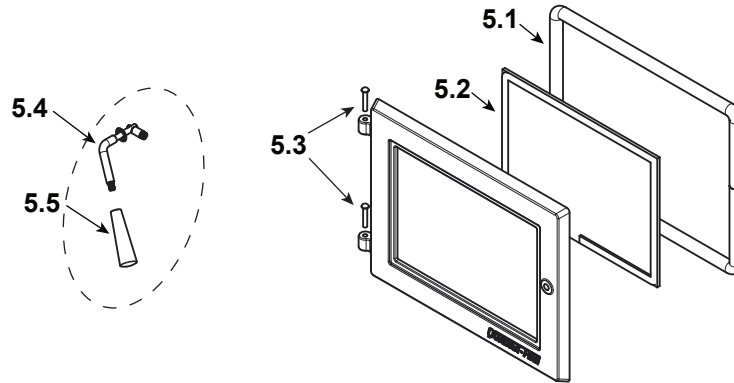

IMPORTANT: THIS IS DATED INFORMATION. When requesting service or replacement parts for your appliance please provide model number and serial number. All parts listed in this manual must be ordered from a dealer.

Stocked
at Depot

ITEM	DESCRIPTION	COMMENTS	PART NUMBER	Stocked at Depot
1	Hopper Lid Assembly		SRV8106-019	
	Handle, Hopper Lid		SRV200-0110	
2	Side Curtain, Left Hand		SRV7086-154	Y
3	Snap disc, Manual Reset		SRV230-0080	Y
4	Exhaust Combustion Blower		812-4400	Y
	Gasket, Between Blower Housing and Stove		SRV240-0812	Y
	Gasket, Between Blower Housing and Motor		812-4710	Y

#5 Door Assembly

5	Door Assembly		SRV8105-021	Y
5.1	Rope, Door, 3/4" x 84"		832-1680	Y
5.2	Glass Assembly		SRV8105-173	Y
5.3	Hinge Pins	Pkg of 2	433-1590/2	Y
5.4	Threaded Handle Assembly Kit		SRV7093-024D	Y
5.5	Handle Black Phenolic Kit		KS-5140-1442	Y
6	Baffle Kit		SRV7079-006	
7	Ashpans	Pkg of 2	SRV8106-034	
8	Firepot		SRV7077-003	Y
9	Igniter Chamber Kit		SRV7077-110	
10	Igniter Kit		SRV7000-660	Y
11	Convection Blower		SRV7000-659	Y
	Bearing Assembly		SRV7000-820	
12	Control Board**		SRV8106-051	Y
13	Vacuum Switch		SRV7000-531	Y
	Vacuum Hose, 5/32 ID	3 Ft	SRV240-0450	Y
	Hose, Barb Assembly		SRV229-0920	
14	Side Curtain, Right Hand		SRV7086-153	Y

**Fuse for the control board can be sourced locally, not a warranty item. Specs are 250V, 5A fuse, 20mm long x 5mm dia.

See Following page for additional service parts