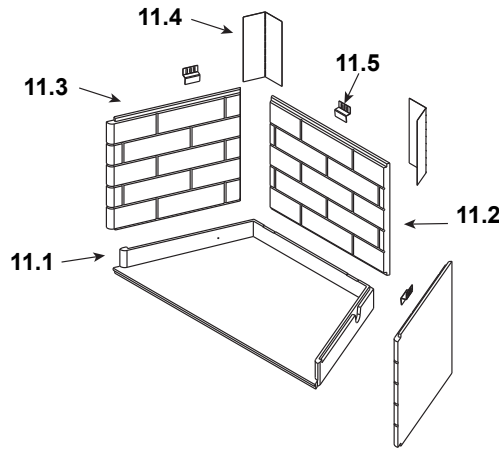

#11 Traditional Refractory

IMPORTANT: THIS IS DATED INFORMATION. Parts must be ordered from a dealer or distributor. **Hearth and Home Technologies does not sell directly to consumers.** Provide model number and serial number when requesting service parts from your dealer or distributor.

Stocked at Depot

ITEM	DESCRIPTION	COMMENTS	PART NUMBER	
Traditional Refractory				
11.1	Hearth Refractory, 42.38" F x 17.88" D x 27.18 B		SRV4072-159	
11.2	Back Refractory, 17.25" H x 26.93" W		SRV4072-105	
11.3	Side Refractory, Right, 17.25" H x 18.21" W	Qty 2 req	SRV4072-103	
11.4	Corner Shield	Qty 2 req	SRV4072-145	
11.5	Retainer	Qty 3 req	SRV4072-250