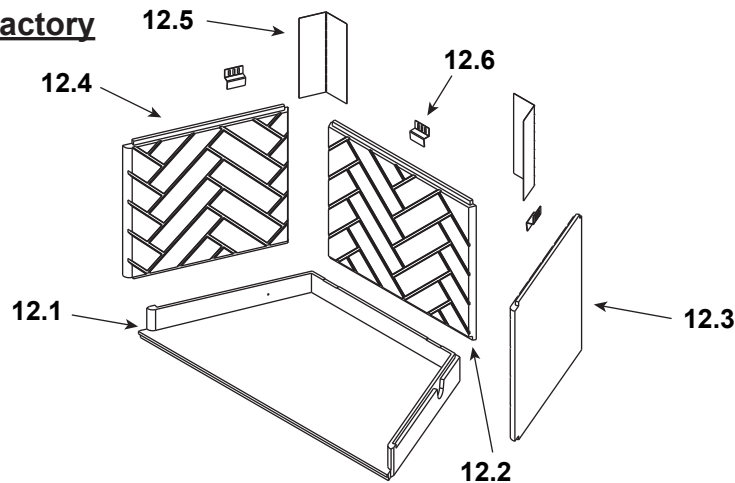

Stocked at Depot

ITEM	DESCRIPTION	COMMENTS	PART NUMBER	
Traditional Refractory				
11.1	Hearth Refractory, 42.38" F x 17.88" D x 27.18 B		SRV4072-159	
11.2	Back Refractory, 17.25" H x 26.93" W		SRV4072-105	
11.3	Side Refractory, Right, 17.25" H x 18.21" W	Qty 2 req	SRV4072-103	
11.4	Corner Shield	Qty 2 req	SRV4072-145	
11.5	Retainer	Qty 3 req	SRV4072-250	

#12 Herringbone Refractory

Herringbone Refractory				
ITEM	DESCRIPTION	COMMENTS	PART NUMBER	
12.1	Hearth Refractory, 42.38" F x 17.88" D x 27.18 B		SRV4072-159	
12.2	Back Refractory, 17.25" H x 26.93" W		SRV4072-107	
12.3	Side Refractory, Right, 17.25" H x 18.21" W		SRV4072-108	
12.4	Side Refractory, Left, 17.25" H x 18.21" W		SRV4072-109	
12.5	Corner Shield	Qty 2 req	SRV4072-145	
12.6	Retainer	Qty 3 req	SRV4072-250	