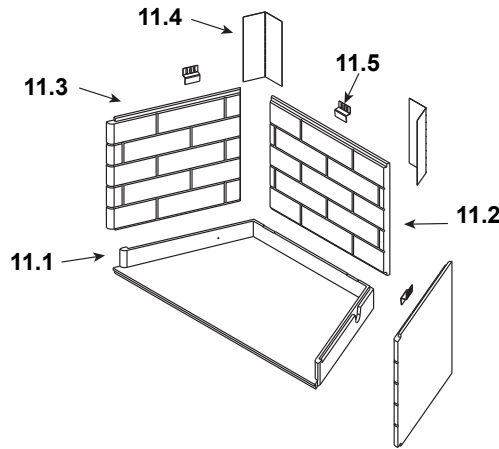

#11 Traditional Refractory

IMPORTANT: THIS IS DATED INFORMATION. Parts must be ordered from a dealer or distributor. **Hearth and Home Technologies does not sell directly to consumers.** Provide model number and serial number when requesting service parts from your dealer or distributor.

Stocked at Depot

ITEM	DESCRIPTION	COMMENTS	PART NUMBER	
Traditional Refractory				
11.1	Hearth Refractory, 36.38" F x 17.88" D x 21.18 B		SRV4072-158	
11.2	Back Refractory, 17.25" H x 20.93" W		SRV4072-102	
11.3	Side Refractory, 17.25" H x 18.21" W	Qty 2 req	SRV4072-103	
11.4	Corner Shield	Qty 2 req	SRV4072-145	
11.5	Retainer	Qty 3 req	SRV4072-250