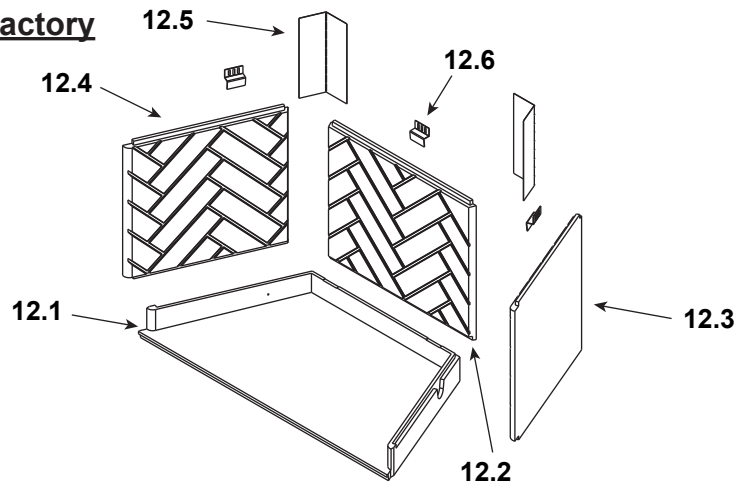

Stocked at Depot

ITEM	DESCRIPTION	COMMENTS	PART NUMBER	
Traditional Refractory				
11.1	Hearth Refractory, 36.38" F x 17.88" D x 21.18 B		SRV4072-158	
11.2	Back Refractory, 17.25" H x 20.93" W		SRV4072-102	
11.3	Side Refractory, 17.25" H x 18.21" W	Qty 2 req	SRV4072-103	
11.4	Corner Shield	Qty 2 req	SRV4072-145	
11.5	Retainer	Qty 3 req	SRV4072-250	

#12 Herringbone Refractory

Herringbone Refractory				
ITEM	DESCRIPTION	COMMENTS	PART NUMBER	
12.1	Hearth Refractory, 36.38" F x 17.88" D x 21.18 B		SRV4072-158	
12.2	Back Refractory, 17.25" H x 20.93" W		SRV4072-106	
12.3	Side Refractory, Right, 17.25" H x 18.21" W		SRV4072-108	
12.4	Side Refractory, Left, 17.25" H x 18.21" W		SRV4072-109	
12.5	Corner Shield	Qty 2 req	SRV4072-145	
12.6	Retainer	Qty 3 req	SRV4072-250	