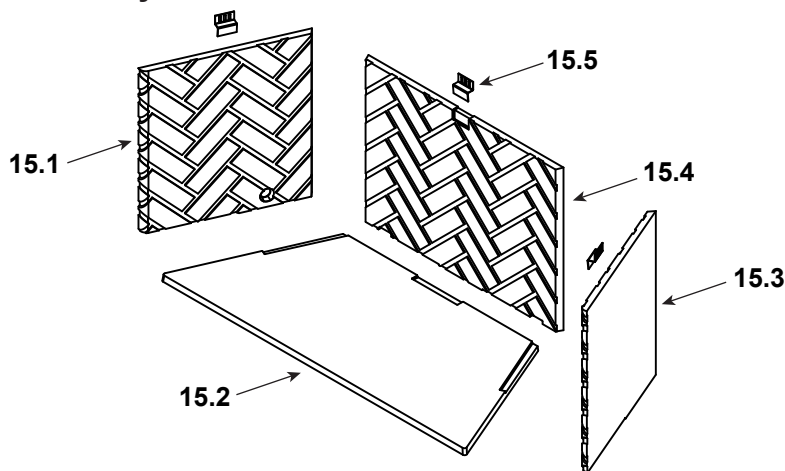

**Stocked at Depot**

ITEM	DESCRIPTION	COMMENTS	PART NUMBER	
<b>Traditional Refractory</b>				
14.1	Side Refractory, 19.43" H x 17.86" W	Qty 2 req	SRV4044-220	
14.2	Hearth Refractory, 41.85" x 17.63" D x 26.91" B		SRV4072-341	
14.3	Back Refractory, 19.44" H x 26.91" W		SRV4044-224	
14.4	Retainer	Qty 3 req	SRV11847	

**#15 Herringbone Refractory**

<b>Herringbone Refractory</b>				
15.1	Side Refractory, Left 19.43" H x 18.21" W		SRV4048-205	
15.2	Hearth Refractory, 41.85" x 17.63" D x 26.91" B		SRV4072-341	
15.3	Side Refractory, Right 19.43" H x 18.21" W		SRV4048-204	
15.4	Back Refractory, 19.44" H x 26.91" W		SRV4048-203	
15.5	Retainer	Qty 3 req	SRV11847	