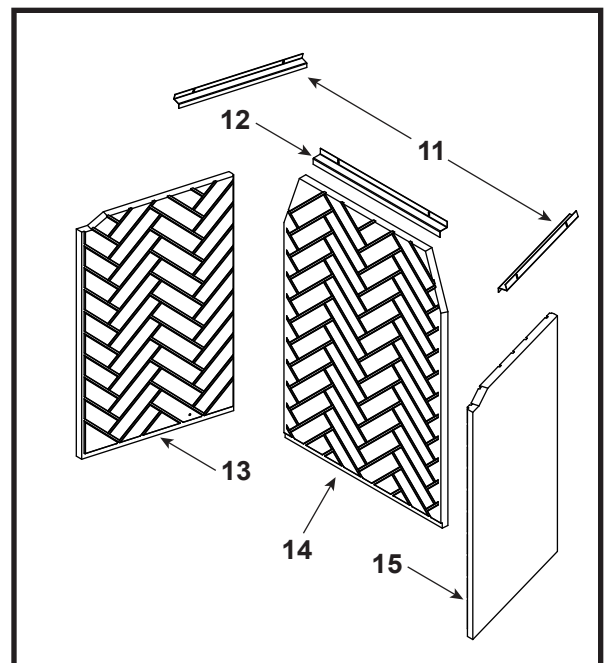

Traditional Refractory

Herringbone Refractory

Part numbers on following page.

Service Parts

ODCASTLEWD-42-C

Beginning Manufacturing Date: Mar 2026
Ending Manufacturing Date: Active

IMPORTANT: THIS IS DATED INFORMATION. Parts must be ordered from a dealer or distributor. **Hearth and Home Technologies does not sell directly to consumers.** Provide model number and serial number when requesting service parts from your dealer or distributor.

Stocked at Depot

ITEM	DESCRIPTION	COMMENTS	PART NUMBER	
1	Transition Assembly		SRV4059-044	
2	Outer Transition Assembly		SRV24377	
3	Inner Transition Collar		SRV4059-148	
	Nailing Flange		SRV31190	
	Starter Collar		SRV4059-137	
4	Grate Assembly		GR38	
	Grate Retainer (2 pieces)		SRV4017-060	
5	Screen Rod	Qty 2 req	SRV4070-301	Y
	Screen Rod Clips	Qty 2 req	SRV4059-111	
6	Firescreen Assembly	Qty 2 req	SRV4070-015	Y
	Smoke shield		SRV4070-251	
7	Hearth Refractory	Natural Gray	SRV4059-381	
		Antler Velvet	SRV4059-381AV	
		Black Onyx	SRV4059-381BK	
		Masonry Brown	SRV4059-381BR	
	Hearth Shims	Pkg of 10	4070-124/10	Y
	Protector Strip	Qty 2 req	SRV18320	
Traditional Refractory				
	Traditional Refractory Set	Natural Gray	WDR3842-T-NG	
		Antler Velvet	WDR3842-T-AV	
		Black Onyx	WDR3842-T-BK	
		Masonry Brown	WDR3842-T-BR	
	Refractory Touch-Up Paint	Antler Velvet	TUP-AV	
		Black Onyx	TUP-BK	
		Masonry Brown	TUP-BR	
8	Left Panel	Natural Gray	SRV4059-852	
		Antler Velvet	SRV4059-852AV	
		Black Onyx	SRV4059-852BK	
		Masonry Brown	SRV4059-852BR	
9	Back Panel	Natural Gray	SRV4059-851	
		Antler Velvet	SRV4059-851AV	
		Black Onyx	SRV4059-851BK	
		Masonry Brown	SRV4059-851BR	
10	Right Panel	Natural Gray	SRV4059-853	
		Antler Velvet	SRV4059-853AV	
		Black Onyx	SRV4059-853BK	
		Masonry Brown	SRV4059-853BR	