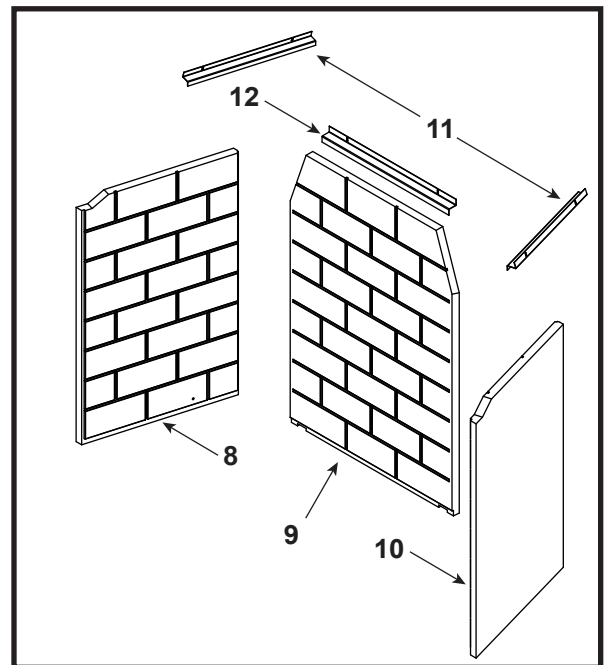

Traditional Refractory

Herringbone Refractory

Part numbers on following page.

Service Parts

ODCASTLEWD-42-C

Beginning Manufacturing Date: Mar 2026
Ending Manufacturing Date: Active

IMPORTANT: THIS IS DATED INFORMATION. Parts must be ordered from a dealer or distributor. **Hearth and Home Technologies does not sell directly to consumers.** Provide model number and serial number when requesting service parts from your dealer or distributor.

Stocked at Depot

ITEM	DESCRIPTION	COMMENTS	PART NUMBER	
1	Transition Assembly		SRV4059-044	
2	Outer Transition Assembly		SRV24377	
3	Inner Transition Collar		SRV4059-148	
	Nailing Flange		SRV31190	
	Starter Collar		SRV4059-137	
4	Grate Assembly		GR38	
	Grate Retainer (2 pieces)		SRV4017-060	
5	Screen Rod	Qty 2 req	SRV4070-301	Y
	Screen Rod Clips	Qty 2 req	SRV4059-111	
6	Firescreen Assembly	Qty 2 req	SRV4070-015	Y
	Smoke shield		SRV4070-251	
7	Hearth Refractory	Natural Gray	SRV4059-381	
		Antler Velvet	SRV4059-381AV	
		Black Onyx	SRV4059-381BK	
		Masonry Brown	SRV4059-381BR	
	Hearth Shims	Pkg of 10	4070-124/10	Y
	Protector Strip	Qty 2 req	SRV18320	
Traditional Refractory				
	Traditional Refractory Set	Natural Gray	WDR3842-T-NG	
		Antler Velvet	WDR3842-T-AV	
		Black Onyx	WDR3842-T-BK	
		Masonry Brown	WDR3842-T-BR	
	Refractory Touch-Up Paint	Antler Velvet	TUP-AV	
		Black Onyx	TUP-BK	
		Masonry Brown	TUP-BR	
8	Left Panel	Natural Gray	SRV4059-852	
		Antler Velvet	SRV4059-852AV	
		Black Onyx	SRV4059-852BK	
		Masonry Brown	SRV4059-852BR	
9	Back Panel	Natural Gray	SRV4059-851	
		Antler Velvet	SRV4059-851AV	
		Black Onyx	SRV4059-851BK	
		Masonry Brown	SRV4059-851BR	
10	Right Panel	Natural Gray	SRV4059-853	
		Antler Velvet	SRV4059-853AV	
		Black Onyx	SRV4059-853BK	
		Masonry Brown	SRV4059-853BR	