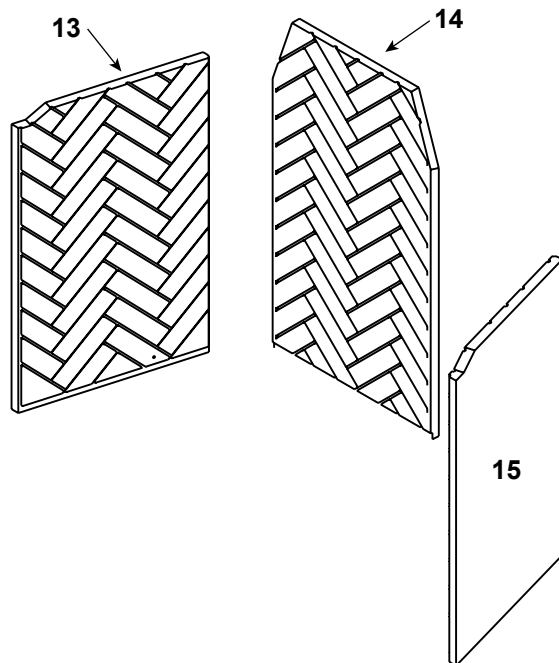

Herringbone Refractory