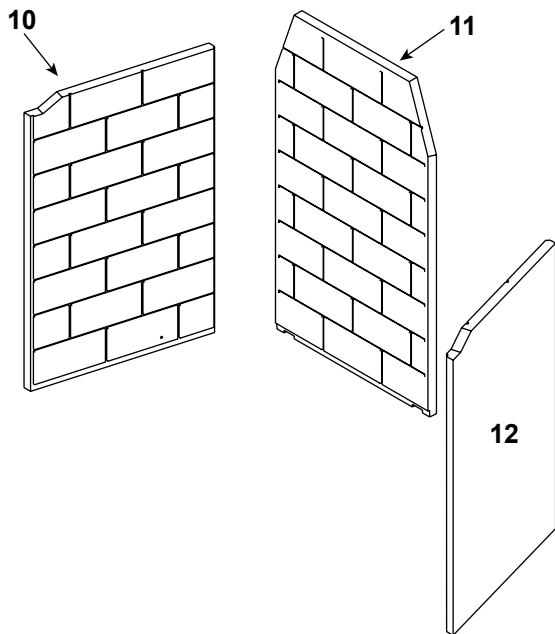

Traditional Refractory