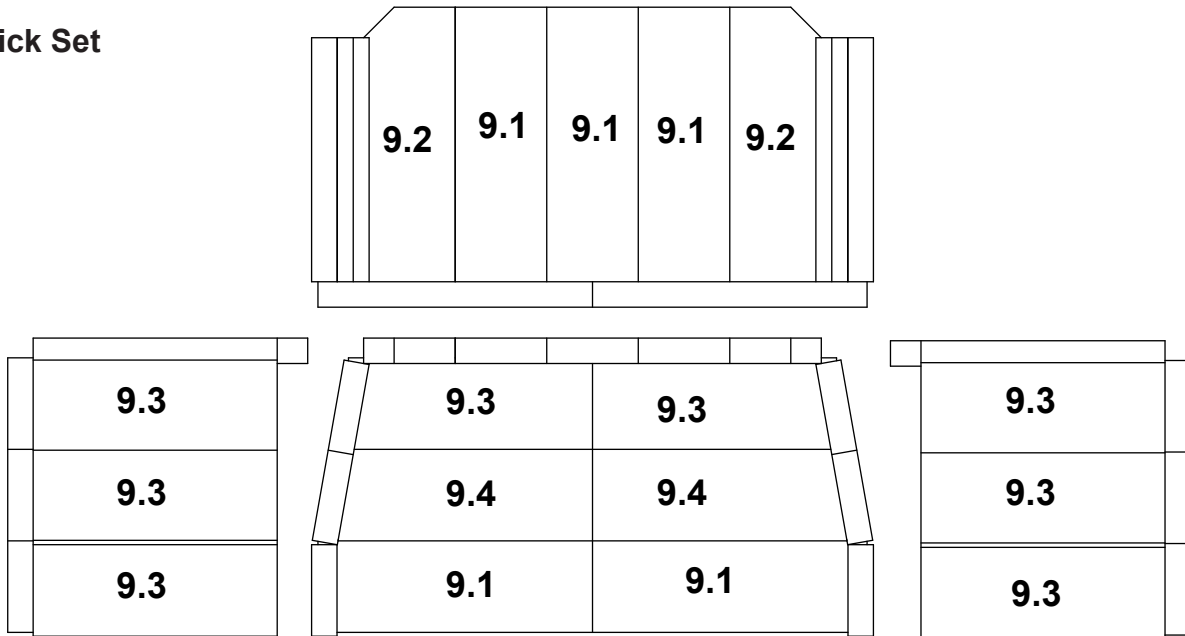

No one builds a better fire

Beginning Manufacturing Date: Mar 2002

Ending Manufacturing Date: May 2020

#9 Brick Set

IMPORTANT: THIS IS DATED INFORMATION. Parts must be ordered from a dealer or distributor. **Hearth and Home Technologies does not sell directly to consumers.** Provide model number and serial number when requesting service parts from your dealer or distributor.

Stocked at Depot

ITEM	DESCRIPTION	COMMENTS	PART NUMBER	
9	Brick Set		BRICK-480	
9.1	Brick, 13-1/4" x 4-1/2" x 1-1/4"	Qty 5 req	SRV7000-306	
9.2	Brick, 13-1/4" x 4-1/2" x 1-1/4", With 1-1/2" Chamfer	Qty 2 req	SRV480-2270	
9.3	Brick, 12" x 4-1/2" x 1-1/4"	Qty 8 req	SRV480-2280	
9.4	Brick 12-1/2" x 4-1/2" x 1-1/4"	Qty 2 req	SRV480-2290	
10	Timer Assembly		SRV480-5150	Y
	Gasket, Timer		SRV480-1240	
	Timer		SRV480-1940	Y
	Screw, 8-32 x 1/2" (Assembly includes qty. of 2)	Pkg of 25	220-0030/25	Y
	Washer (Assembly includes qty. of 2)	Pkg of 25	227-0080/25	Y
11	Wiring Harness		SRV480-0990	Y
12	Blower Assembly w/Bracket (Qty 2 req)	Pre 0091535936	812-4900	Y
		Post 0091535936	SRV433-5890	Y