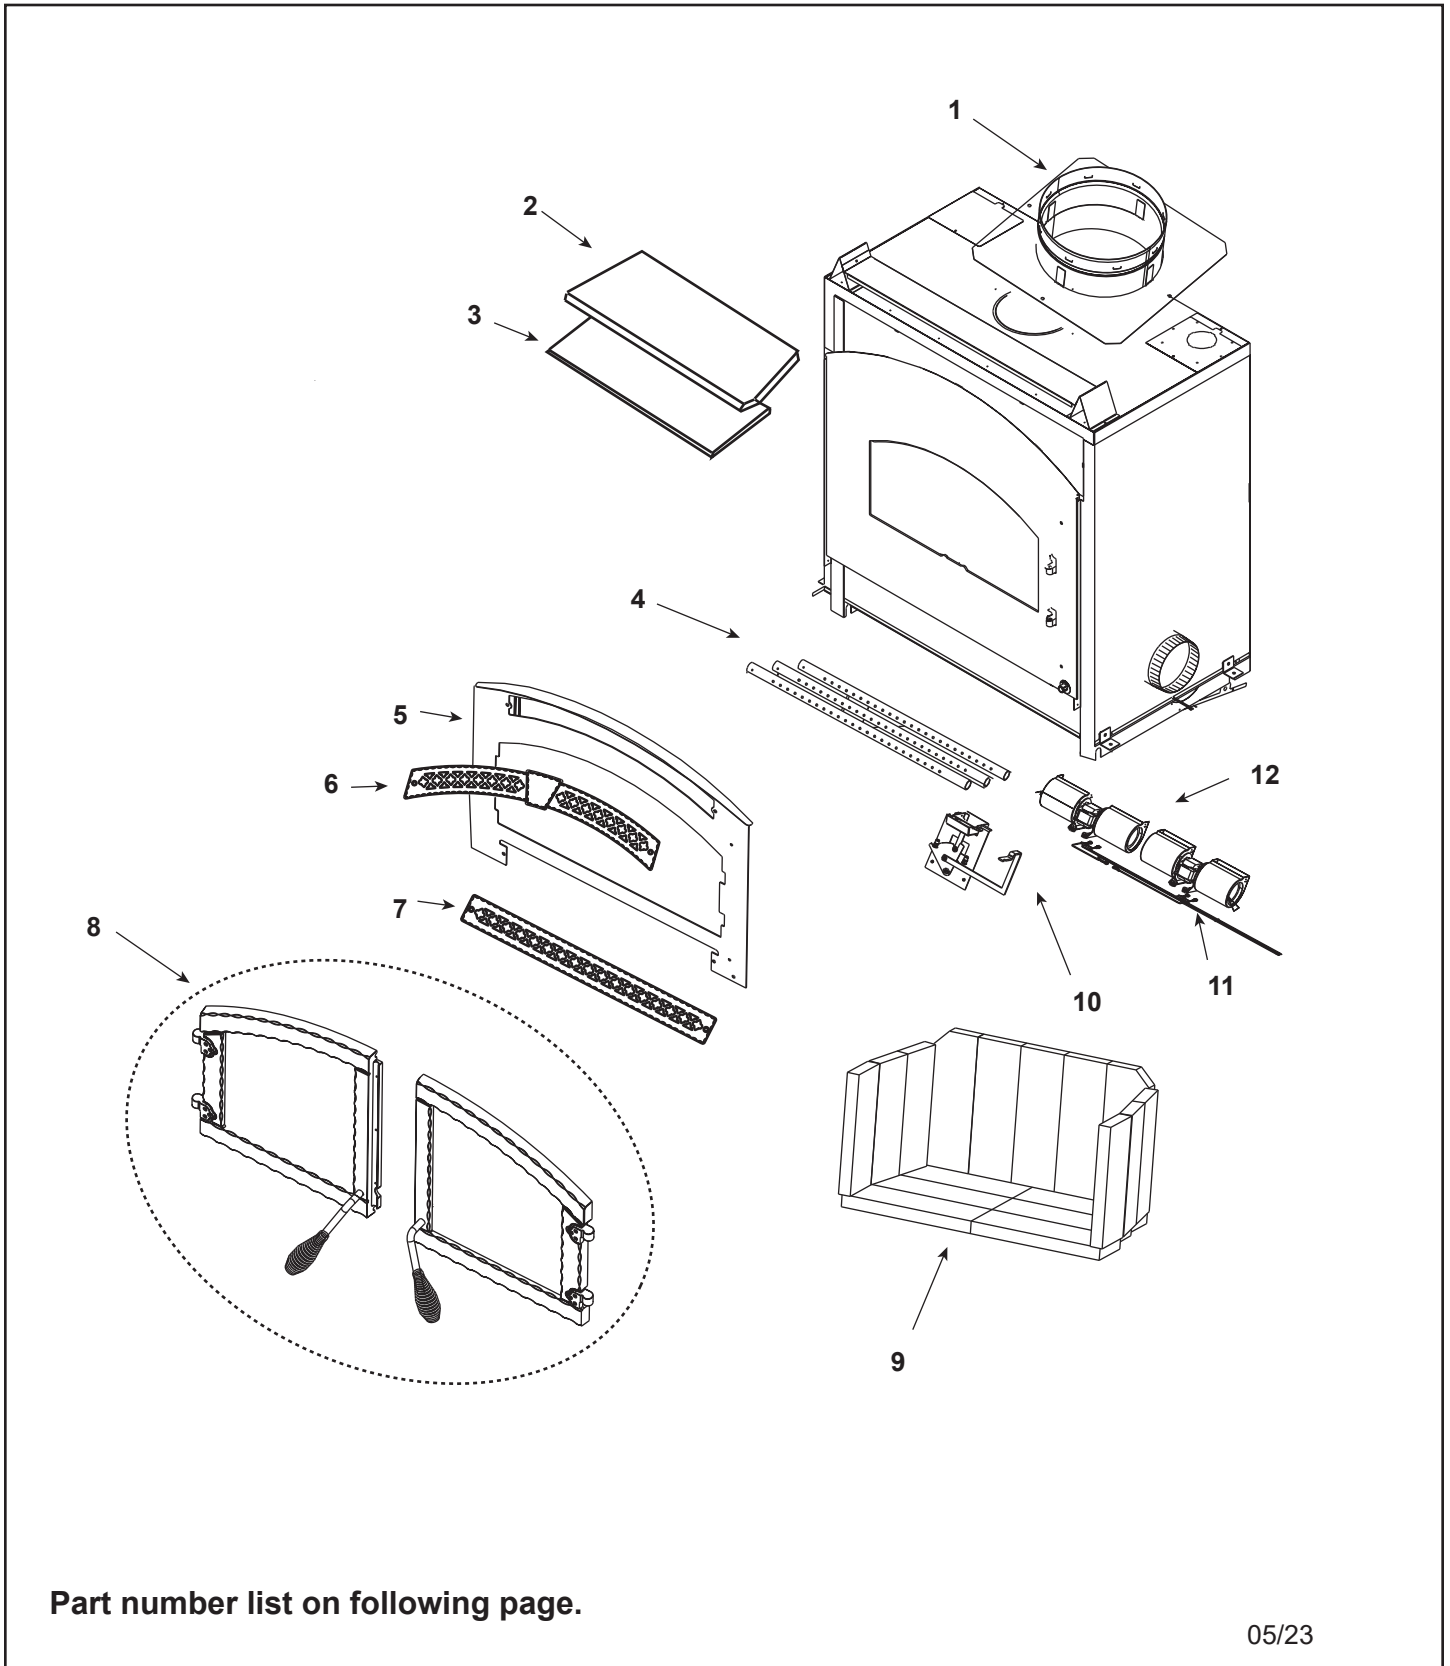

Northstar-BK, Black (Feb 2003-May 2020), Northstar-NT, Nickel (July 2004-May 2017)
Northstar-GD, Gold (May 2003 -Apr 2004), Northstar-GT, Gold Trim (July 2004-Sept 2007)

Part number list on following page.