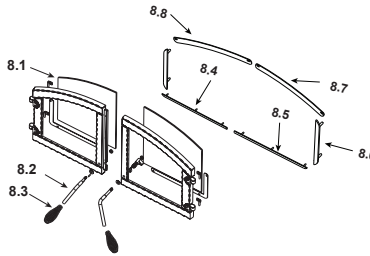

No one builds a better fire

Beginning Manufacturing Date: Mar 2002

Ending Manufacturing Date: May 2020

#8 Door Assembly

IMPORTANT: THIS IS DATED INFORMATION. Parts must be ordered from a dealer or distributor. **Hearth and Home Technologies does not sell directly to consumers.** Provide model number and serial number when requesting service parts from your dealer or distributor.

Stocked at Depot

ITEM	DESCRIPTION	COMMENTS	PART NUMBER	
8	Door Assembly, Black, (A whole new door must be ordered to change the color of the trim	Pre 0071533828	480-5010	
		Post 0071533828	SRV480-5460	
	Door Assembly, Nickel, (A whole new door must be ordered to change the color of the trim	No longer available	480-5330	
		No longer available	SRV480-5480	
	Door Assembly, Gold, (A whole new door must be ordered to change the color of the trim	No longer available	480-5270	
		No longer available	SRV480-5470	
	Door Gasketing, 1/2 in. (Right 47.60"/Left 58.80")		SRV433DRGASKET	Y
	Gasket, Lytherm, 1/2" x 1/8"	4.17 Ft	834-2590	
	Door Hinges, Right Hand	Pkg of 4	480-2110/4	Y
	Door Hinges, Left hand	Pkg of 4	480-2120/4	Y
	Screw, 8 x 32 x 3/8	Pkg of 40	225-0500/40	Y
	Washer, 3/8 SAE,	3 ea	832-0990	Y
8.1	Glass Assembly	Qty 2 req	SRV480-5430	Y
	Glass Gasketing, 1/4 in	10 Ft	834-1460	Y
	Glass Frame Bottom		SRV480-1450	
	Glass Frame Top		SRV480-1440	
8.2	Handle Assembly		HANDLES-480	
	Includes 2 door handles, securing bracket, lock nut, latch cam key and cam latch			
	Cam Latch		SRV32084	
	Cam Latch Key, 5/8 in		SRV430-1151	
	Door Handle	Left	SRV480-0530	
		Right	SRV480-0520	
8.3	Spring Handle, 1/2" Gold	Pkg of 2	832-0620	Y
	Spring Handle, 1/2" Nickel	Pkg of 1	250-8330	Y
8.4	Door Trim Bottom, Left (Only use for damaged as a replacement for damaged parts)	No longer available	480-1680	
		No longer available	480-1800	
8.5	Door Trim Bottom, Right (Only use for damaged as a replacement for damaged parts)	No longer available	480-1670	
		No longer available	480-1790	
8.6	Door Trim Top, Left (Only use for damaged as a replacement for damaged parts)	No longer available	480-1660	
		No longer available	480-1780	
8.7	Door Trim Top, Right (Only use for damaged as a replacement for damaged parts)	No longer available	480-1650	
		No longer available	480-1770	
8.8	Door Trim Top, Side (Only use for damaged as a replacement for damaged parts)	No longer available	480-1690	
		No longer available	480-1810	

Additional service part numbers on following page.