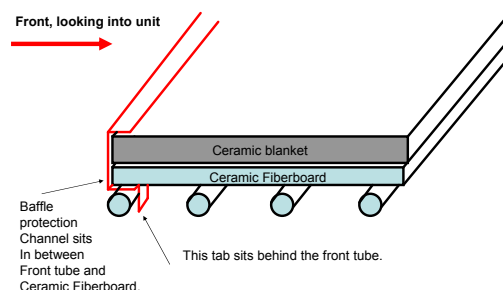

Protection Channel

Side view

13	Baffle Protection Panel		SRV480-2100	

Additional service part numbers on following page.