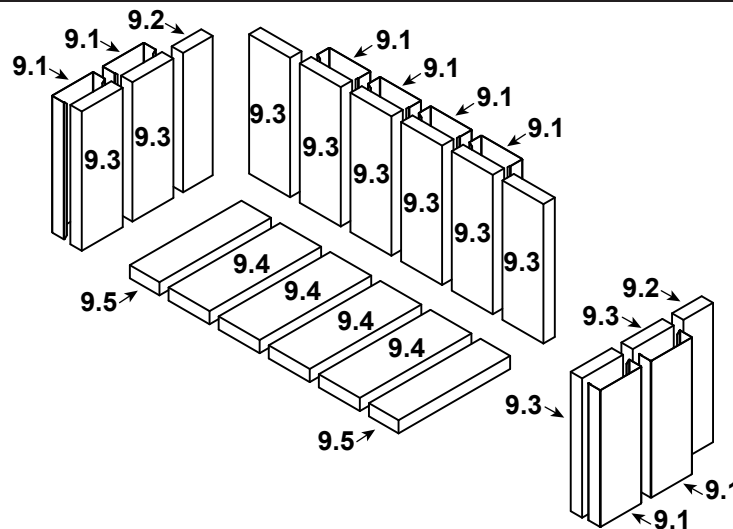

No one builds a better fire

Beginning Manufacturing Date: Dec 2019

Ending Manufacturing Date: Active

IMPORTANT: THIS IS DATED INFORMATION. Parts must be ordered from a dealer or distributor. **Hearth and Home Technologies does not sell directly to consumers.** Provide model number and serial number when requesting service parts from your dealer or distributor.

Stocked at Depot

ITEM	DESCRIPTION	COMMENTS	PART NUMBER	
1	Starter Plate Assembly		SL1	
	Starter Section		SRV22069	Y
2	Standoff, Front	Qty 2 req	SRV4182-233	
3	Baffle Blanket		SRV4184-205	
4	Baffle	Qty 2 req	SRV4184-113	
5	Manifold Tube Set		TUBES-4184	Y
6	Baffle Protector		SRV4184-195	
7	Brick Retainer, Back		SRV4184-123	
8	Brick Retainer, Side	Qty 2 req	SRV4184-121	

#9 Brick Set

9	Brick Assembly		SRV4184-016	Y
9.1	Brick Wrap	Qty 8 req	SRV4182-101	
9.2	Firebrick, 13.25 x 3.25	Qty 2 req	SRV4182-203	
9.3	Firebrick, 13.25 x 4.5 x 1.25	Qty 10 req	SRV4182-301	
9.4	Firebrick, 12.25 x 4.5	Qty 4 req	SRV4184-201	
9.5	Firebrick, 12.25 x 3.25	Qty 2 req	SRV4184-203	
10	Door Assembly		See following pages	
11	Handle, Spring 1/4 Black		SRV7000-614	Y
12	Timer Assembly		See following pages	
13	Front Assembly (Complete)		SRV4187-070	
13.1	Front Access Lower Grille Assembly		SRV4187-076	
13.2	Upper Grille		SRV480-7040	
14	Blower Assembly	Qty 2 req	SRV433-5890	Y
	Fan Speed Control		SRV7000-143	
	Wire Harness		SRV480-0990	Y
	Snap Disc, F180F-30		SRV4021-827	

Additional service part numbers on following page.