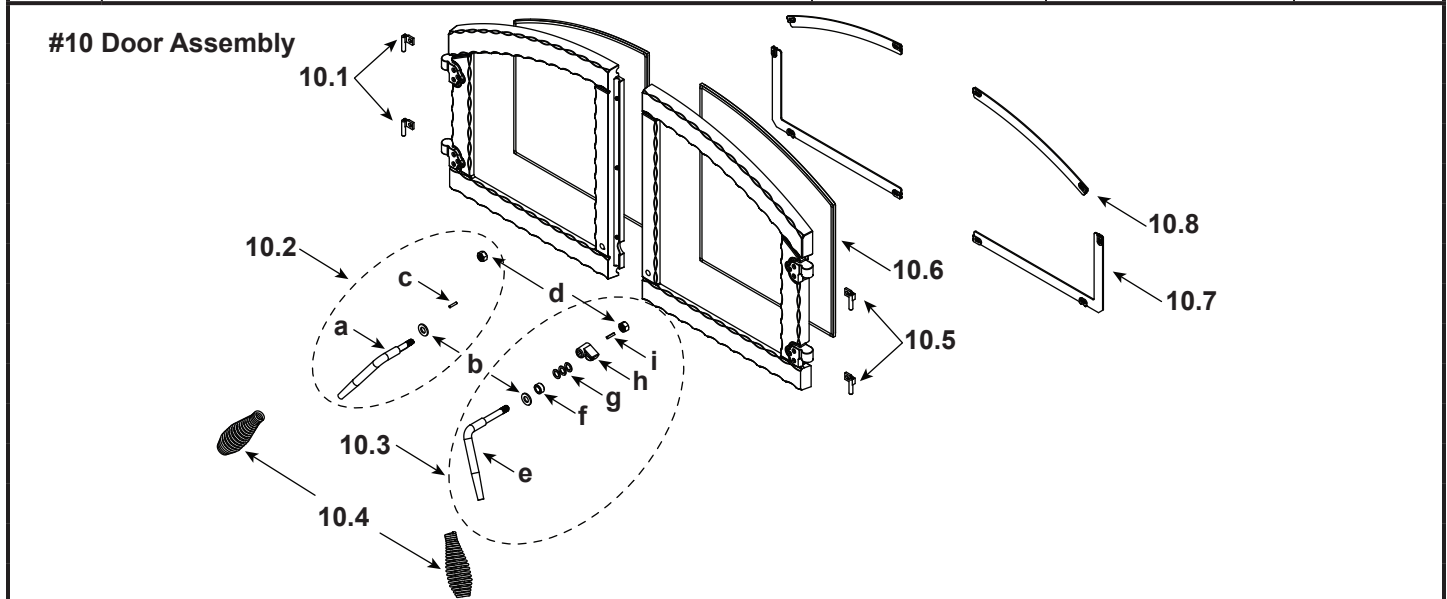

Stocked  
at Depot

ITEM	DESCRIPTION	COMMENTS	PART NUMBER	
15	Outside Air Assembly		SRV4184-039	
16	Unit Collar		SRV4087-314	

10	Door Assembly		SRV480-5460	
10.1	Door Hing Pin, Left (Pkg of 4)	Qty 2 req	480-2120/4	Y
10.2	Door Handle Assembly, Left		SRV4180-052	
10.3	Door Handle Assembly, Right		SRV4180-051	
a	Door Handle, Left		SRV480-0530	
b	Washer, 3/8 SAE Black	Qty 2 req	832-0990	Y
c	Pin, 1/8 x 5/8 Dowel		SRV7000-163	
d	Nut, 3/8-16 Lock (Pkg of 24)	Qty 2 req	226-0100/24	Y
e	Door Handle, Right		SRV480-0520	
f	Bushing, SLP15		20666A/5	Y
g	Washer, 3/8 MIL SS	Qty 3 req	7000-116/10	Y
h	Cam Latch		SRV4188-200	
i	Latch, Key Cam		SRV430-1151	
	Door Gasketing, 1/2 in. (Right 49.63"/Left 60.88")		SRV433DRGASKET	Y
	Gasket, Lytherm, 1/2" x 1/8"	7 Ft	834-2590	
10.4	Spring Handle, 1/2 Black	Qty 2 req	SRV7000-613	Y
10.5	Door Hing Pin, Right (Pkg of 4)	Qty 2 req	480-2110/4	Y
10.6	Glass Assembly	Qty 2 req	SRV480-5430	Y
	Gasket, 10 Ft Rope		834-4170	Y
10.7	Glass Frame Bottom	Pkg of 2	SRV480-1450	
10.8	Glass Frame Top	Qty 2 req	SRV480-1440	