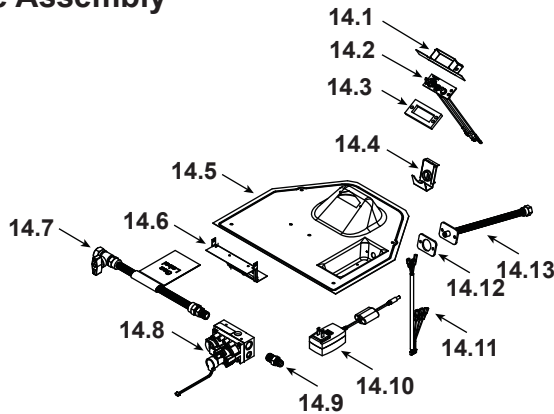

Log Set Assembly

Part number list on following page.

IMPORTANT: THIS IS DATED INFORMATION. Parts must be ordered from a dealer or distributor. **Hearth and Home Technologies does not sell directly to consumers.** Provide model number and serial number when requesting service parts from your dealer or distributor.

**Stocked
at Depot**

ITEM	DESCRIPTION	COMMENTS	PART NUMBER	
	Log Assembly		SRV2385-070	Y
1	Rear Log		SRV2384-071	
2	Front Left Log		SRV2381-072	
3	Front Right Log		SRV2385-073	
4	Top Log		SRV2380-074	
5	Middle Log		SRV2385-075	
6	Right Upper Log		SRV2385-076	
7	Intake Cover Plate		2166-450	
8	Intake Cover Gasket		4031-239	
9	Dry Wall Lip		4055-893	
10	Non Combustible Board		4055-895	
11	Glass Baffle		2385-109	
12	Hearth Pan		2385-111	
13	Burner Assembly (NG & Propane)		2385-007	Y
14	Valve Assembly NG		Refer to valve page	
15	Gasket, Valve Plate	Qty 2 req	4055-135	
16	Glass Frame Assembly		GLA2385-018	Y
17	Ignition Control Assembly		Refer to valve page	
18	Glass Retainer	Qty 2 req	060-235-25	
19	Glass Latch Assembly	Qty 4 req	2382-400	Y
20	Junction Box		SRV4021-013	Y
21	Cover Plate		SRV4031-222	
22	Junction Box Shield		4055-888	
23	Nailing Flange	Qty 4 req	SRV4044-161	
24	Back Gasket		SRV4000-225	
25	Blower Assembly		4031-057	
	Power Cord		SRV26648	
	Cord Clip		14218	
	Overlays		CUST4018-001	
	Remote Transmitter		2166-321	
	Refractory, Back		4055-856	
	Refractory, Right Side		4055-859	
	Refractory, Left Side		4055-860	
	Refractory, top		4055-866	

Additional service parts on following page.

#14 Valve Assembly

#17 Ignition Control Assembly

IMPORTANT: THIS IS DATED INFORMATION. Parts must be ordered from a dealer or distributor. **Hearth and Home Technologies does not sell directly to consumers.** Provide model number and serial number when requesting service parts from your dealer or distributor.