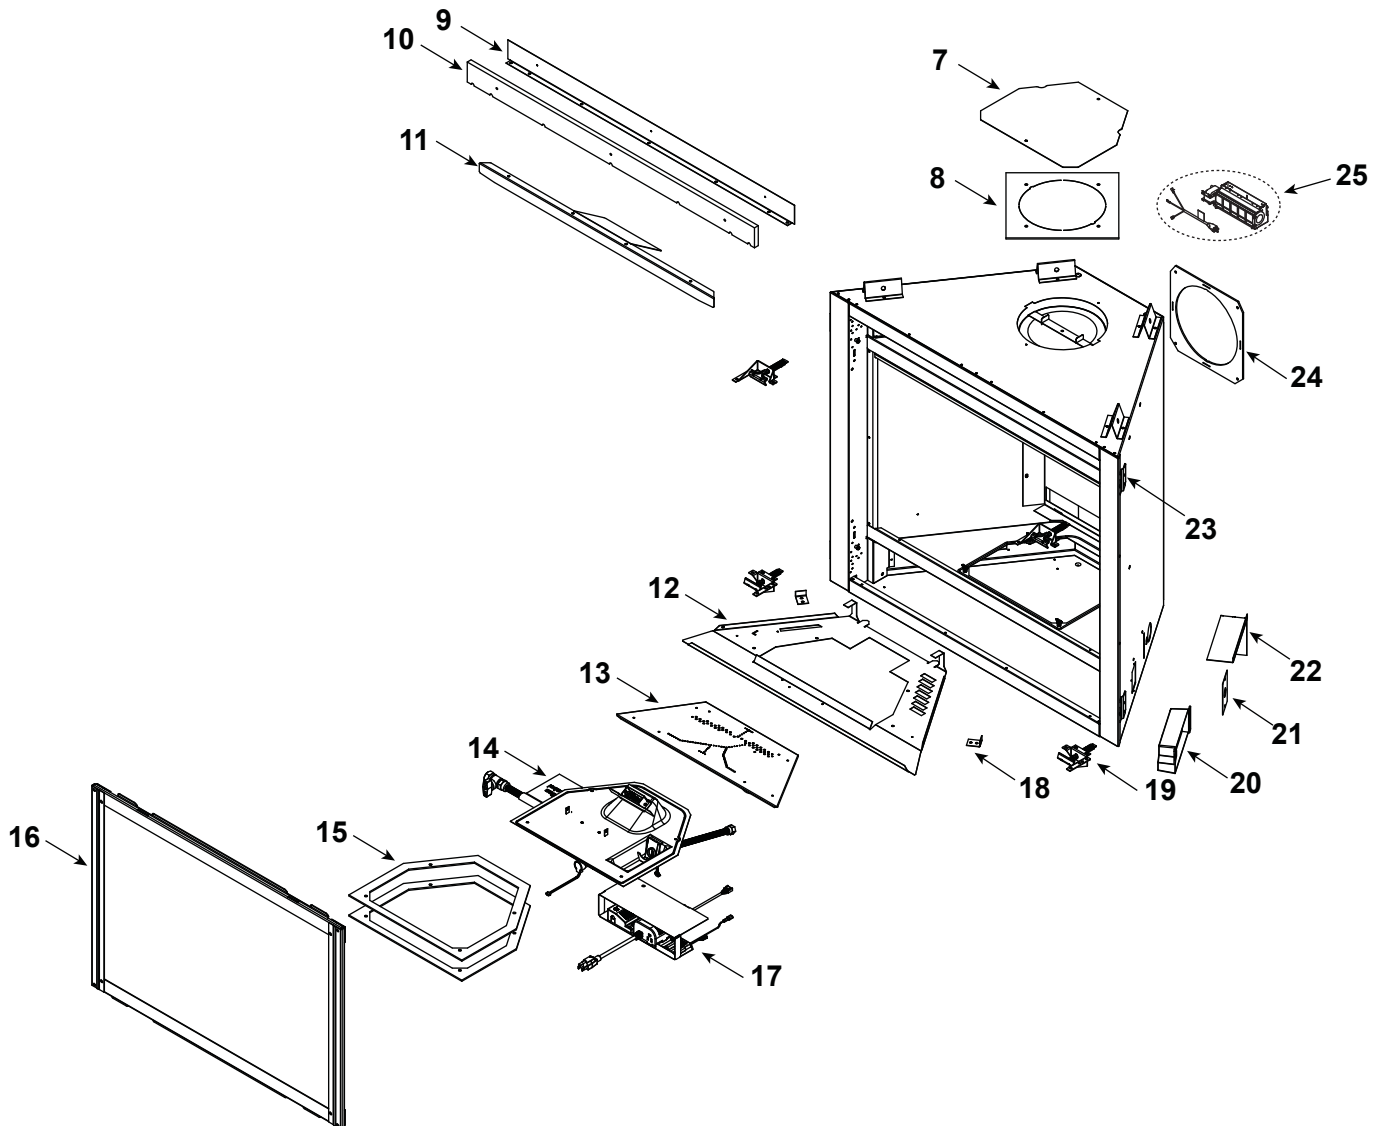

Log Set Assembly

Part number list on following page.

IMPORTANT: THIS IS DATED INFORMATION. Parts must be ordered from a dealer or distributor. **Hearth and Home Technologies does not sell directly to consumers.** Provide model number and serial number when requesting service parts from your dealer or distributor.

**Stocked
at Depot**

ITEM	DESCRIPTION	COMMENTS	PART NUMBER	
	Log Assembly		SRV2385-070	Y
1	Rear Log		SRV2384-071	
2	Front Left Log		SRV2381-072	
3	Front Right Log		SRV2385-073	
4	Top Log		SRV2380-074	
5	Middle Log		SRV2385-075	
6	Right Upper Log		SRV2385-076	
7	Intake Cover Plate		2166-450	
8	Intake Cover Gasket		4031-239	
9	Dry Wall Lip		4055-893	
10	Non Combustible Board		4055-895	
11	Glass Baffle		2385-109	
12	Hearth Pan		2385-111	
13	Burner Assembly (NG & Propane)		2385-007	Y
14	Valve Assembly NG		Refer to valve page	
15	Gasket, Valve Plate	Qty 2 req	4055-135	
16	Glass Frame Assembly		GLA2385-018	Y
17	Ignition Control Assembly		Refer to valve page	
18	Glass Retainer	Qty 2 req	060-235-25	
19	Glass Latch Assembly	Qty 4 req	2382-400	Y
20	Junction Box		SRV4021-013	Y
21	Cover Plate		SRV4031-222	
22	Junction Box Shield		4055-888	
23	Nailing Flange	Qty 4 req	SRV4044-161	
24	Back Gasket		SRV4000-225	
25	Blower Assembly		4031-057	
	Power Cord		SRV26648	
	Cord Clip		14218	
	Overlays		CUST4018-001	
	Remote Transmitter		2166-321	
	Refractory, Back		4055-856	
	Refractory, Right Side		4055-859	
	Refractory, Left Side		4055-860	
	Refractory, top		4055-866	