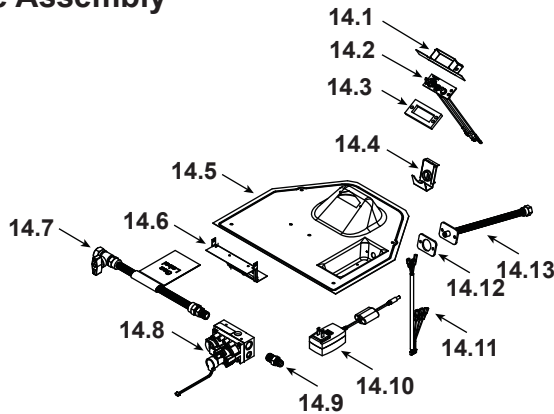

Log Set Assembly

Part number list on following page.

IMPORTANT: THIS IS DATED INFORMATION. Parts must be ordered from a dealer or distributor. **Hearth and Home Technologies does not sell directly to consumers.** Provide model number and serial number when requesting service parts from your dealer or distributor.

**Stocked
at Depot**

ITEM	DESCRIPTION	COMMENTS	PART NUMBER	
	Log Assembly		SRV2385-070	Y
1	Rear Log		SRV2384-071	
2	Front Left Log		SRV2381-072	
3	Front Right Log		SRV2385-073	
4	Top Log		SRV2380-074	
5	Middle Log		SRV2385-075	
6	Right Upper Log		SRV2385-076	
7	Intake Cover Plate		2166-450	
8	Intake Cover Gasket		4031-239	
9	Dry Wall Lip		4055-893	
10	Non Combustible Board		4055-895	
11	Glass Baffle		2385-109	
12	Hearth Pan		2385-111	
13	Burner Assembly (NG & Propane)		2385-007	Y
14	Valve Assembly NG		Refer to valve page	
15	Gasket, Valve Plate	Qty 2 req	4055-135	
16	Glass Frame Assembly		GLA2385-018	Y
17	Ignition Control Assembly		Refer to valve page	
18	Glass Retainer	Qty 2 req	060-235-25	
19	Glass Latch Assembly	Qty 4 req	2382-400	Y
20	Junction Box		SRV4021-013	Y
21	Cover Plate		SRV4031-222	
22	Junction Box Shield		4055-888	
23	Nailing Flange	Qty 4 req	SRV4044-161	
24	Back Gasket		SRV4000-225	
25	Blower Assembly		4031-057	
	Power Cord		SRV26648	
	Cord Clip		14218	
	Flue Baffle		SRV4045-203	
	Overlays		CUST4018-001	
	Refractory Assembly (Sold as a Set Only)		SRV4055-852	

Additional service parts on following page.

#14 Valve Assembly

#17 Ignition Control Assembly

IMPORTANT: THIS IS DATED INFORMATION. Parts must be ordered from a dealer or distributor. **Hearth and Home Technologies does not sell directly to consumers.** Provide model number and serial number when requesting service parts from your dealer or distributor.