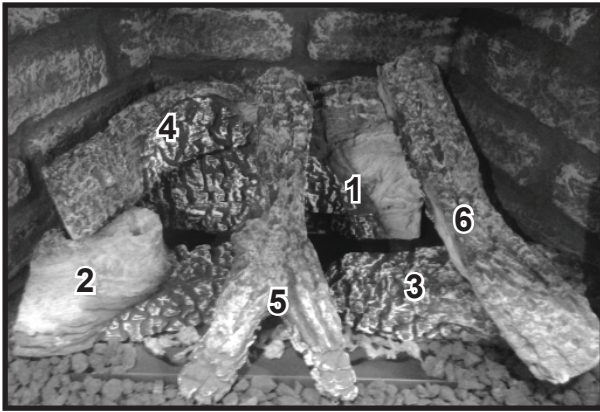

Log Set Assembly

Part number list on following page.

IMPORTANT: THIS IS DATED INFORMATION. Parts must be ordered from a dealer or distributor. **Hearth and Home Technologies does not sell directly to consumers.** Provide model number and serial number when requesting service parts from your dealer or distributor.

**Stocked
at Depot**

ITEM	DESCRIPTION	COMMENTS	PART NUMBER	
	Log Assembly		SRV2385-070	Y
1	Rear Log		SRV2384-071	
2	Front Left Log		SRV2381-072	
3	Front Right Log		SRV2385-073	
4	Top Log		SRV2380-074	
5	Middle Log		SRV2385-075	
6	Right Upper Log		SRV2385-076	
7	Intake Cover Plate		2166-450	
8	Intake Cover Gasket		4031-239	
9	Dry Wall Lip		4055-893	
10	Non Combustible Board		4055-895	
11	Glass Baffle		2385-109	
12	Hearth Pan		2385-111	
13	Burner Assembly (NG & Propane)		2385-007	Y
14	Valve Assembly NG		Refer to valve page	
15	Gasket, Valve Plate	Qty 2 req	4055-135	
16	Glass Frame Assembly		GLA2385-018	Y
17	Ignition Control Assembly		Refer to valve page	
18	Glass Retainer	Qty 2 req	060-235-25	
19	Glass Latch Assembly	Qty 4 req	2382-400	Y
20	Junction Box		SRV4021-013	Y
21	Cover Plate		SRV4031-222	
22	Junction Box Shield		4055-888	
23	Nailing Flange	Qty 4 req	SRV4044-161	
24	Back Gasket		SRV4000-225	
25	Blower Assembly		4031-057	
	Power Cord		SRV26648	
	Cord Clip		14218	
	Flue Baffle		SRV4045-203	
	Overlays		CUST4018-001	
	Refractory Assembly (Sold as a Set Only)		SRV4055-852	

Additional service parts on following page.