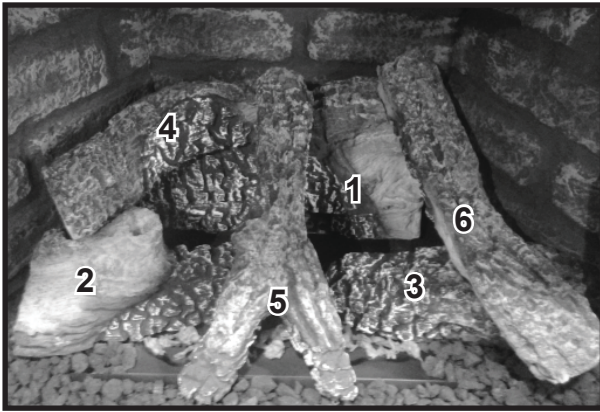

Log Set Assembly

Part number list on following page.

IMPORTANT: THIS IS DATED INFORMATION. Parts must be ordered from a dealer or distributor. **Hearth and Home Technologies does not sell directly to consumers.** Provide model number and serial number when requesting service parts from your dealer or distributor.

**Stocked
at Depot**

ITEM	DESCRIPTION	COMMENTS	PART NUMBER	
	Log Assembly		SRV2385-070	Y
1	Rear Log		SRV2384-071	
2	Front Left Log		SRV2381-072	
3	Front Right Log		SRV2385-073	
4	Top Log		SRV2380-074	
5	Middle Log		SRV2385-075	
6	Right Upper Log		SRV2385-076	
7	Intake Cover Plate		2166-450	
8	Intake Cover Gasket		4031-239	
9	Dry Wall Lip		4055-893	
10	Non Combustible Board		4055-895	
11	Glass Baffle		2385-109	
12	Hearth Pan		2385-111	
13	Burner Assembly (NG & Propane)		2385-007	Y
14	Valve Assembly NG		Refer to valve page	
15	Gasket, Valve Plate	Qty 2 req	4055-135	
16	Glass Frame Assembly		GLA2385-018	Y
17	Ignition Control Assembly		Refer to valve page	
18	Glass Retainer	Qty 2 req	060-235-25	
19	Glass Latch Assembly	Qty 4 req	2382-400	Y
20	Junction Box		SRV4021-013	Y
21	Cover Plate		SRV4031-222	
22	Junction Box Shield		4055-888	
23	Nailing Flange	Qty 4 req	SRV4044-161	
24	Back Gasket		SRV4000-225	
25	Blower Assembly		4031-057	
	Power Cord		SRV26648	
	Cord Clip		14218	
	Overlays		CUST4018-001	
	Remote Transmitter		2166-321	
	Refractory, Back		4055-856	
	Refractory, Right Side		4055-859	
	Refractory, Left Side		4055-860	
	Refractory, top		4055-866	

Additional service parts on following page.