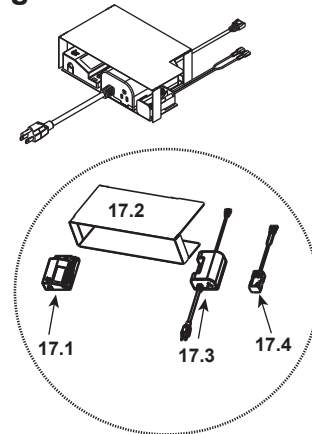

#17 Ignition Control Assembly

IMPORTANT: THIS IS DATED INFORMATION. Parts must be ordered from a dealer or distributor. **Hearth and Home Technologies does not sell directly to consumers.** Provide model number and serial number when requesting service parts from your dealer or distributor.

**Stocked
at Depot**

ITEM	DESCRIPTION	COMMENTS	PART NUMBER	
14.1	Pilot Shield		2382-131	
14.2	Pilot Assembly NG		SRV2090-012	Y
	Pilot Assembly Propane		2090-013	Y
14.3	Pilot Gasket		4021-042	
14.4	Air Shutter Assembly		SRV4055-202	Y
14.5	Seal Plate Assembly		2382-584	
14.6	Valve Bracket		4055-205	
14.7	Flex Ball Valve Assembly		SRV302-320	Y
14.8	Valve NG		2166-302	Y
	Valve Propane		2166-303	Y
14.9	Male Connector	Pkg of 5	303-315/5	Y
14.10	Transformer		SRV2326-131	Y
14.11	Wire Harness		2166-304	Y
14.12	Gasket, Bulkhead		4021-429	
14.12	Bulkhead W/Flex Tube		4021-512	Y
17	Ignition Control Assembly		SRV4055-964	Y
17.1	Control Module		2166-347	Y
17.2	Control Module Plate		4055-899	
17.3	AuxRC200		2166-325	Y
17.4	**Battery Pack		SRV2166-323	Y
	Orifice NG (#37C)		582-837	Y
	Orifice Propane (#52C)		SRV582-852	Y
	Conversion Kit NG		DCKVN-NNXT-B	Y
	Conversion Kit Propane		DCKVP-NNXT-B	Y
	Pilot Orifice NG		SRV593-528	Y
	Pilot Orifice Propane		SRV593-527	Y
	Regulator NG		NGK-DXV-50	Y
	Regulator Propane		SRVLPK-DXV-50	Y