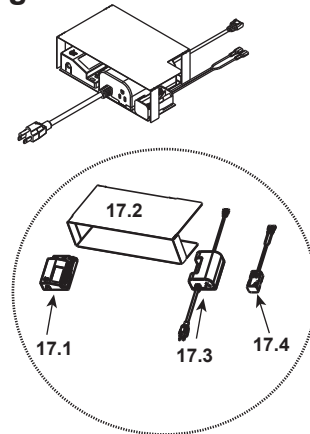

#17 Ignition Control Assembly

IMPORTANT: THIS IS DATED INFORMATION. Parts must be ordered from a dealer or distributor. **Hearth and Home Technologies does not sell directly to consumers.** Provide model number and serial number when requesting service parts from your dealer or distributor.

**Stocked
at Depot**

ITEM	DESCRIPTION	COMMENTS	PART NUMBER	
14.1	Pilot Shield		2382-131	
14.2	Pilot Assembly NG		SRV2090-012	Y
	Pilot Assembly Propane		2090-013	Y
14.3	Pilot Gasket		4021-042	
14.4	Air Shutter Assembly		SRV4055-202	Y
14.5	Seal Plate Assembly		2382-584	
14.6	Valve Bracket		4055-205	
14.7	Flex Ball Valve Assembly		SRV302-320	Y
14.8	Valve NG		2166-302	Y
	Valve Propane		2166-303	Y
14.9	Male Connector	Pkg of 5	303-315/5	Y
14.10	Transformer		SRV2326-131	Y
14.11	Wire Harness		2166-304	Y
14.12	Gasket, Bulkhead		4021-429	
14.12	Bulkhead W/Flex Tube		4021-512	Y
17	Ignition Control Assembly		SRV4055-964	Y
17.1	Control Module		2166-347	Y
17.2	Control Module Plate		4055-899	
17.3	AuxRC200		2166-325	Y
17.4	**Battery Pack		SRV2166-323	Y
	Orifice NG (#37C)		582-837	Y
	Orifice Propane (#52C)		SRV582-852	Y
	Conversion Kit NG		DCKVN-NNXT-B	Y
	Conversion Kit Propane		DCKVP-NNXT-B	Y
	Pilot Orifice NG		SRV593-528	Y
	Pilot Orifice Propane		SRV593-527	Y
	Regulator NG		NGK-DXV-50	Y
	Regulator Propane		SRVLPK-DXV-50	Y