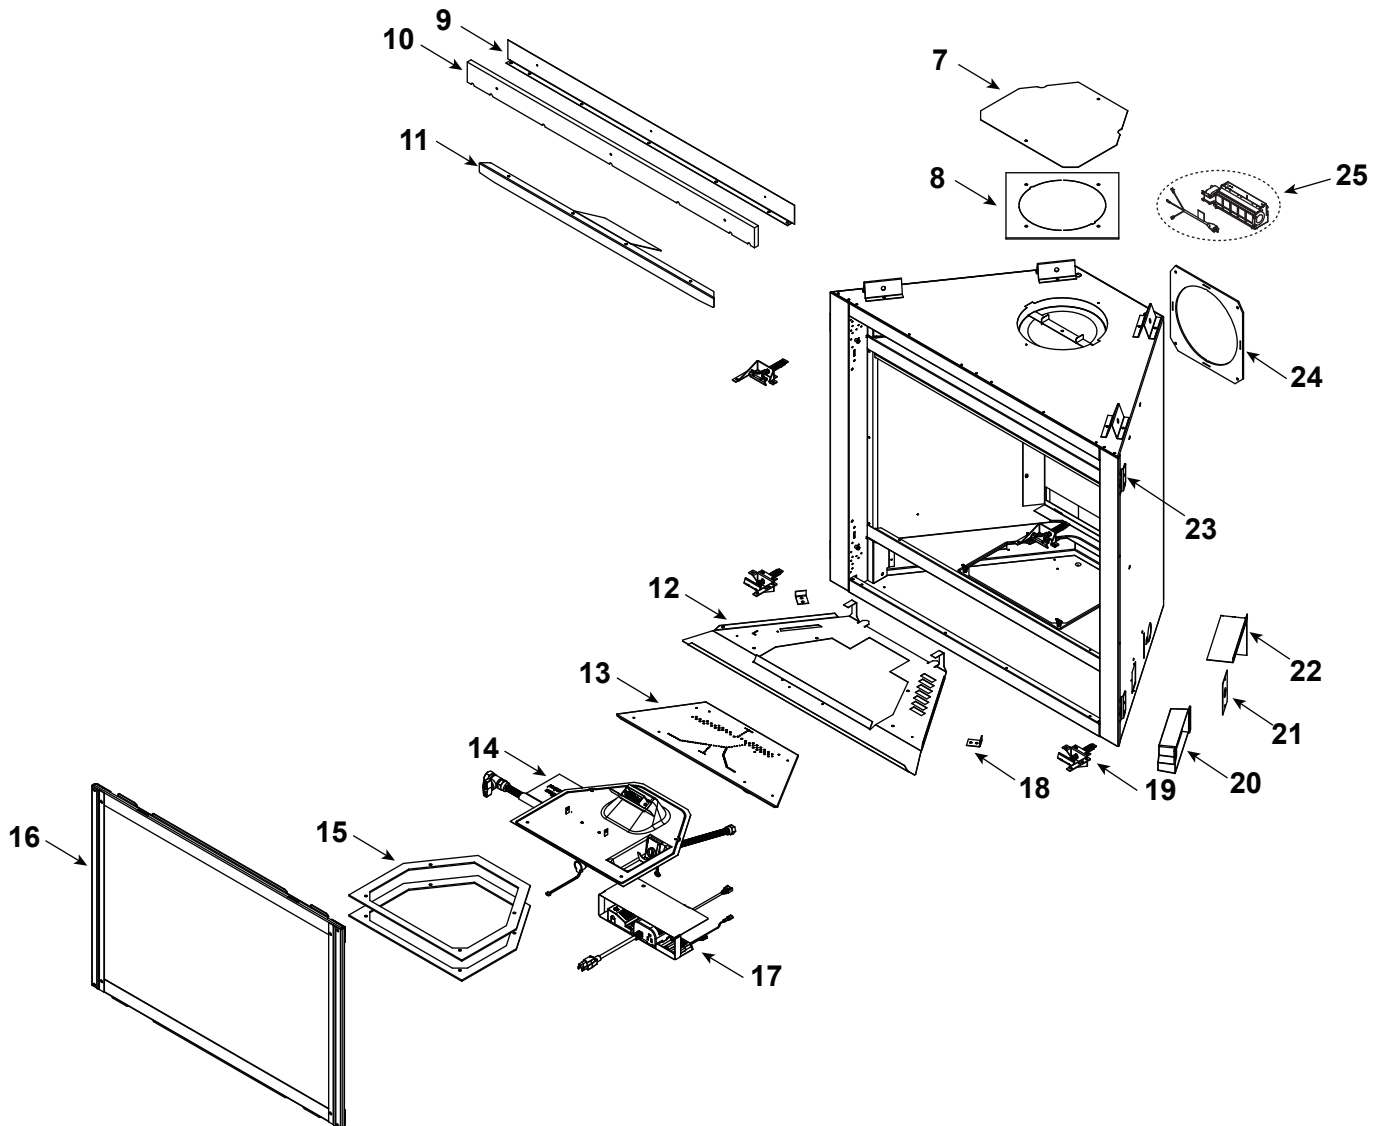

Log Set Assembly

Part number list on following page.

IMPORTANT: THIS IS DATED INFORMATION. Parts must be ordered from a dealer or distributor. **Hearth and Home Technologies does not sell directly to consumers.** Provide model number and serial number when requesting service parts from your dealer or distributor.

**Stocked
at Depot**

ITEM	DESCRIPTION	COMMENTS	PART NUMBER	
	Log Assembly		SRV2385-070	Y
1	Rear Log		SRV2384-071	
2	Front Left Log		SRV2381-072	
3	Front Right Log		SRV2385-073	
4	Top Log		SRV2380-074	
5	Middle Log		SRV2385-075	
6	Right Upper Log		SRV2385-076	
7	Intake Cover Plate		2166-450	
8	Intake Cover Gasket		4031-239	
9	Dry Wall Lip		4055-893	
10	Non Combustible Board		4055-895	
11	Glass Baffle		2385-109	
12	Hearth Pan		2385-111	
13	Burner Assembly (NG & Propane)		2385-007	Y
14	Valve Assembly NG		Refer to valve page	
15	Gasket, Valve Plate	Qty 2 req	4055-135	
16	Glass Frame Assembly		GLA2385-018	Y
17	Ignition Control Assembly		Refer to valve page	
18	Glass Retainer	Qty 2 req	060-235-25	
19	Glass Latch Assembly	Qty 4 req	2382-400	Y
20	Junction Box		SRV4021-013	Y
21	Cover Plate		SRV4031-222	
22	Junction Box Shield		4055-888	
23	Nailing Flange	Qty 4 req	SRV4044-161	
24	Back Gasket		SRV4000-225	
25	Blower Assembly		4031-057	
	Power Cord		SRV26648	
	Cord Clip		14218	
	Flue Baffle		SRV4045-203	
	Overlays		CUST4018-001	
	Refractory Assembly (Sold as a Set Only)		SRV4055-852	