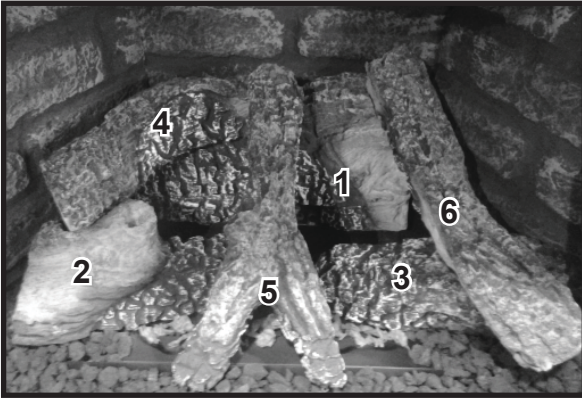

Log Set Assembly

Part number list on following page.

IMPORTANT: THIS IS DATED INFORMATION. Parts must be ordered from a dealer or distributor. **Hearth and Home Technologies does not sell directly to consumers.** Provide model number and serial number when requesting service parts from your dealer or distributor.

**Stocked
at Depot**

ITEM	DESCRIPTION	COMMENTS	PART NUMBER	
	Log Assembly		SRV2384-070	Y
1	Rear Log		SRV2384-071	
2	Front Left Log		SRV2380-072	
3	Front Right Log		SRV2384-073	
4	Top Log		SRV2380-074	
5	Middle Log		SRV2384-075	
6	Right Upper Log		SRV2384-076	
7	Intake Cover Plate		2166-450	
8	Intake Cover Gasket		4031-239	
9	Dry Wall Lip		4055-892	
10	Non Combustible Board		4055-894	
11	Glass Baffle		2384-109	
12	Hearth Pan		2384-111	
13	Burner Assembly (NG & Propane)		2384-007	Y
14	Valve Assembly NG		Refer to valve page	
15	Gasket, Valve Plate	Qty 2 req	4055-135	
16	Glass Frame Assembly		GLA2384-018	Y
17	Ignition Control Assembly		Refer to valve page	
18	Glass Retainer	Qty 2 req	060-235-25	
19	Glass Latch Assembly	Qty 4 req	2382-400	Y
20	Junction Box		SRV4021-013	Y
21	Cover Plate		SRV4031-222	
22	Junction Box Shield		4055-888	
23	Nailing Flange	Qty 4 req	SRV4044-161	
24	Back Gasket		SRV4000-225	
25	Blower Assembly		4031-057	
	Power Cord		SRV26648	
	Cord Clip		14218	
	Overlays		CUST4018-001	
	Remote Transmitter		2166-321	
	Refractory, Back		4055-855	
	Refractory, Right Side		4055-859	
	Refractory, Left Side		4055-860	
	Refractory, top		4055-865	

Additional service parts on following page.