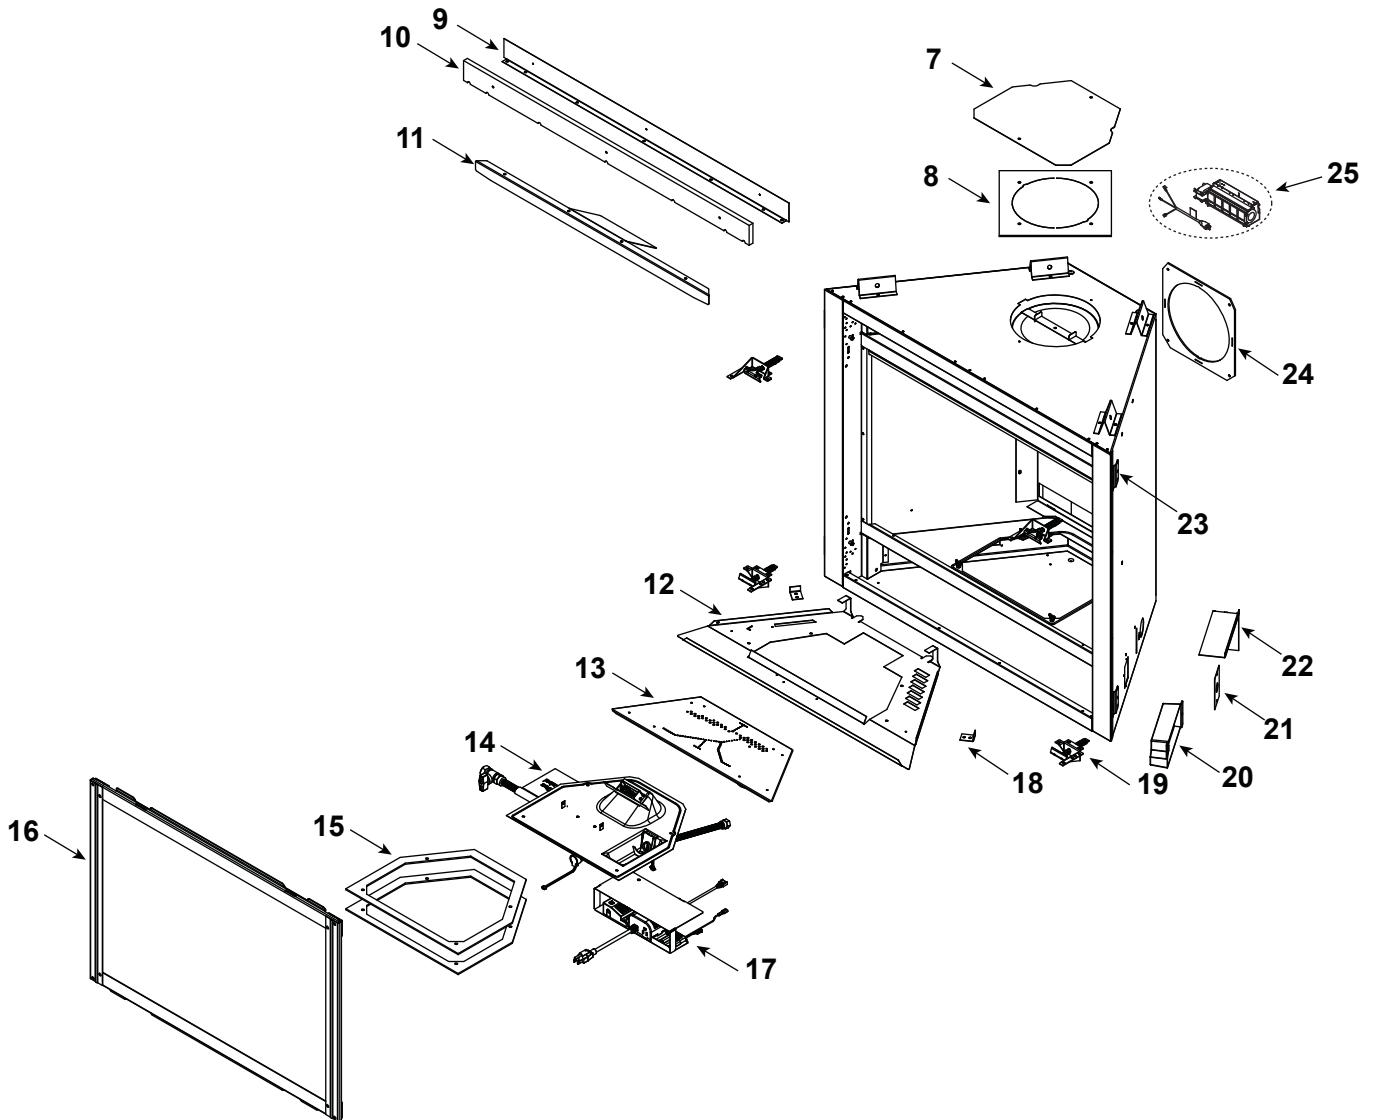

Log Set Assembly

Part number list on following page.

IMPORTANT: THIS IS DATED INFORMATION. Parts must be ordered from a dealer or distributor. **Hearth and Home Technologies does not sell directly to consumers.** Provide model number and serial number when requesting service parts from your dealer or distributor.

**Stocked
at Depot**

ITEM	DESCRIPTION	COMMENTS	PART NUMBER	
	Log Assembly		SRV2384-070	Y
1	Rear Log		SRV2384-071	
2	Front Left Log		SRV2380-072	
3	Front Right Log		SRV2384-073	
4	Top Log		SRV2380-074	
5	Middle Log		SRV2384-075	
6	Right Upper Log		SRV2384-076	
7	Intake Cover Plate		2166-450	
8	Intake Cover Gasket		4031-239	
9	Dry Wall Lip		4055-892	
10	Non Combustible Board		4055-894	
11	Glass Baffle		2384-109	
12	Hearth Pan		2384-111	
13	Burner Assembly (NG & Propane)		2384-007	Y
14	Valve Assembly NG		Refer to valve page	
15	Gasket, Valve Plate	Qty 2 req	4055-135	
16	Glass Frame Assembly		GLA2384-018	Y
17	Ignition Control Assembly		Refer to valve page	
18	Glass Retainer	Qty 2 req	060-235-25	
19	Glass Latch Assembly	Qty 4 req	2382-400	Y
20	Junction Box		SRV4021-013	Y
21	Cover Plate		SRV4031-222	
22	Junction Box Shield		4055-888	
23	Nailing Flange	Qty 4 req	SRV4044-161	
24	Back Gasket		SRV4000-225	
25	Blower Assembly		4031-057	
	Power Cord		SRV26648	
	Cord Clip		14218	
	Overlays		CUST4018-001	
	Remote Transmitter		2166-321	
	Refractory, Back		4055-855	
	Refractory, Right Side		4055-859	
	Refractory, Left Side		4055-860	
	Refractory, top		4055-865	