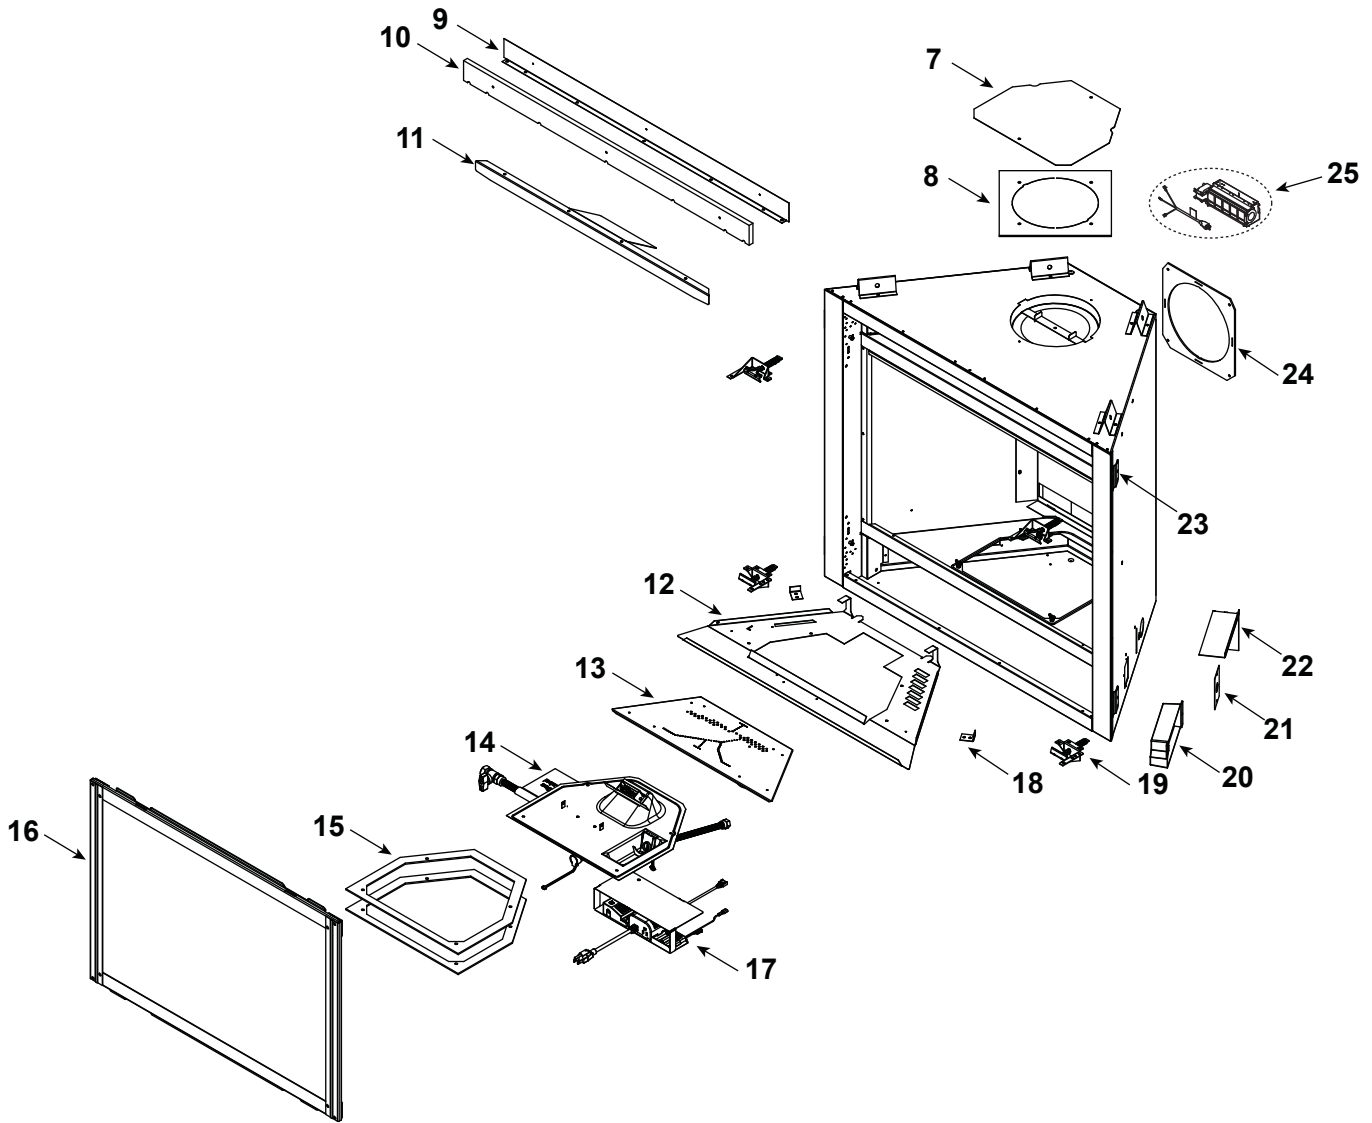

Log Set Assembly

Part number list on following page.

IMPORTANT: THIS IS DATED INFORMATION. Parts must be ordered from a dealer or distributor. **Hearth and Home Technologies does not sell directly to consumers.** Provide model number and serial number when requesting service parts from your dealer or distributor.

**Stocked
at Depot**

ITEM	DESCRIPTION	COMMENTS	PART NUMBER	
	Log Assembly		SRV2384-070	Y
1	Rear Log		SRV2384-071	
2	Front Left Log		SRV2380-072	
3	Front Right Log		SRV2384-073	
4	Top Log		SRV2380-074	
5	Middle Log		SRV2384-075	
6	Right Upper Log		SRV2384-076	
7	Intake Cover Plate		2166-450	
8	Intake Cover Gasket		4031-239	
9	Dry Wall Lip		4055-892	
10	Non Combustible Board		4055-894	
11	Glass Baffle		2384-109	
12	Hearth Pan		2384-111	
13	Burner Assembly (NG & Propane)		2384-007	Y
14	Valve Assembly NG		Refer to valve page	
15	Gasket, Valve Plate	Qty 2 req	4055-135	
16	Glass Frame Assembly		GLA2384-018	Y
17	Ignition Control Assembly		Refer to valve page	
18	Glass Retainer	Qty 2 req	060-235-25	
19	Glass Latch Assembly	Qty 4 req	2382-400	Y
20	Junction Box		SRV4021-013	Y
21	Cover Plate		SRV4031-222	
22	Junction Box Shield		4055-888	
23	Nailing Flange	Qty 4 req	SRV4044-161	
24	Back Gasket		SRV4000-225	
25	Blower Assembly		4031-057	
	Power Cord		SRV26648	
	Cord Clip		14218	
	Flue Baffle		SRV4045-203	
	Overlays		CUST4018-001	
	Refractory Assembly (Sold as a Set Only)		SRV4055-851	
	Remote Transmitter		2166-321	