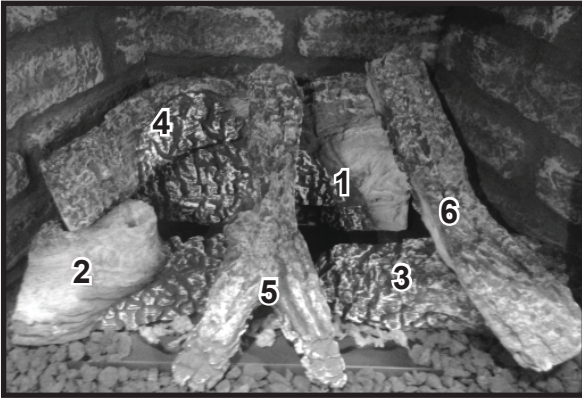

Log Set Assembly

Part number list on following page.

IMPORTANT: THIS IS DATED INFORMATION. Parts must be ordered from a dealer or distributor. **Hearth and Home Technologies does not sell directly to consumers.** Provide model number and serial number when requesting service parts from your dealer or distributor.

**Stocked
at Depot**

ITEM	DESCRIPTION	COMMENTS	PART NUMBER	
	Log Assembly		SRV2384-070	Y
1	Rear Log		SRV2384-071	
2	Front Left Log		SRV2380-072	
3	Front Right Log		SRV2384-073	
4	Top Log		SRV2380-074	
5	Middle Log		SRV2384-075	
6	Right Upper Log		SRV2384-076	
7	Intake Cover Plate		2166-450	
8	Intake Cover Gasket		4031-239	
9	Dry Wall Lip		4055-892	
10	Non Combustible Board		4055-894	
11	Glass Baffle		2384-109	
12	Hearth Pan		2384-111	
13	Burner Assembly (NG & Propane)		2384-007	Y
14	Valve Assembly NG		Refer to valve page	
15	Gasket, Valve Plate	Qty 2 req	4055-135	
16	Glass Frame Assembly		GLA2384-018	Y
17	Ignition Control Assembly		Refer to valve page	
18	Glass Retainer	Qty 2 req	060-235-25	
19	Glass Latch Assembly	Qty 4 req	2382-400	Y
20	Junction Box		SRV4021-013	Y
21	Cover Plate		SRV4031-222	
22	Junction Box Shield		4055-888	
23	Nailing Flange	Qty 4 req	SRV4044-161	
24	Back Gasket		SRV4000-225	
25	Blower Assembly		4031-057	
	Power Cord		SRV26648	
	Cord Clip		14218	
	Flue Baffle		SRV4045-203	
	Overlays		CUST4018-001	
	Refractory Assembly (Sold as a Set Only)		SRV4055-851	
	Remote Transmitter		2166-321	

Additional service parts on following page.