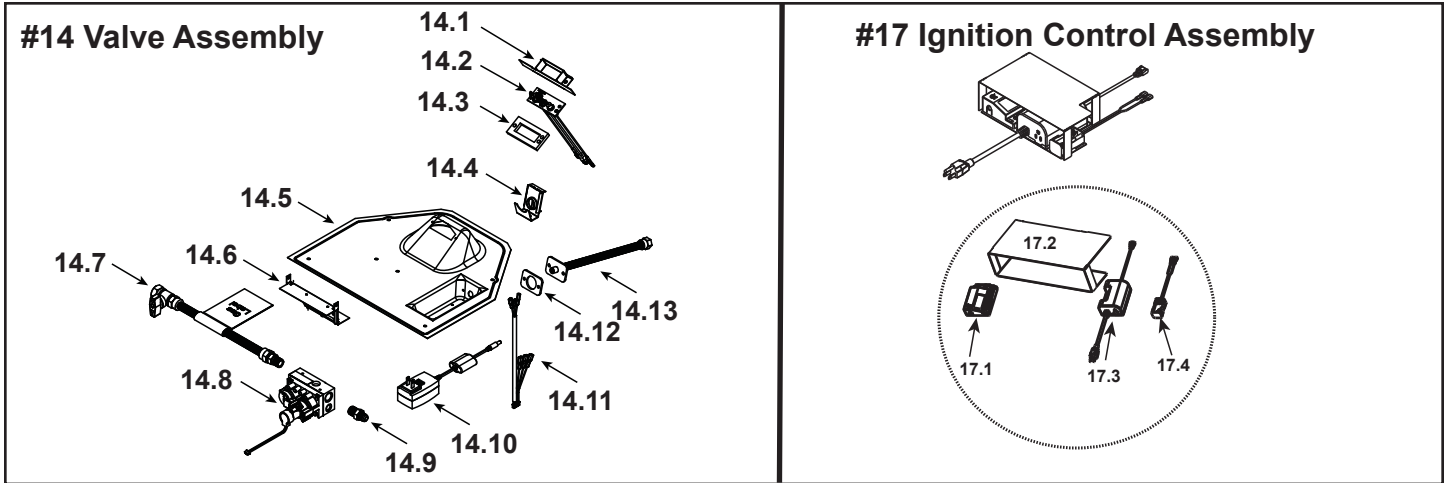

IMPORTANT: THIS IS DATED INFORMATION. Parts must be ordered from a dealer or distributor. **Hearth and Home Technologies does not sell directly to consumers.** Provide model number and serial number when requesting service parts from your dealer or distributor.

Stocked at Depot

ITEM	DESCRIPTION	COMMENTS	PART NUMBER	
14.1	Pilot Shield		2382-131	
14.2	Pilot Assembly NG		SRV2090-012	Y
	Pilot Assembly Propane		2090-013	Y
14.3	Pilot Gasket		4021-042	
14.4	Air Shutter Assembly		SRV4055-202	Y
14.5	Seal Plate Assembly		2382-584	
14.6	Valve Bracket		4055-205	
14.7	Flex Ball Valve Assembly		SRV302-320	Y
14.8	Valve NG		2166-302	Y
	Valve Propane		2166-303	Y
14.9	Male Connector	Pkg of 5	303-315/5	Y
14.10	Transformer		SRV2326-131	Y
14.11	Wire Harness		2166-304	Y
14.12	Gasket, Bulkhead		4021-429	
14.12	Bulkhead W/Flex Tube		4021-512	Y
17	Ignition Control Assembly		SRV4055-964	Y
17.1	Control Module		2166-347	Y
17.2	Control Plate		4055-899	
17.3	AuxRC200		2166-325	Y
17.4	**Battery Pack		SRV2166-323	Y
	Orifice NG (#39C)		582-839	Y
	Orifice Propane (#1.55mm)		582-8155	Y
	Conversion Kit NG		DCKVN-NNXT-B	Y
	Conversion Kit Propane		DCKVP-NNXT-B	Y
	Pilot Orifice NG		SRV593-528	Y
	Pilot Orifice Propane		SRV593-527	Y
	Regulator NG		NGK-DXV-50	Y
	Regulator Propane		SRVLPK-DXV-50	Y