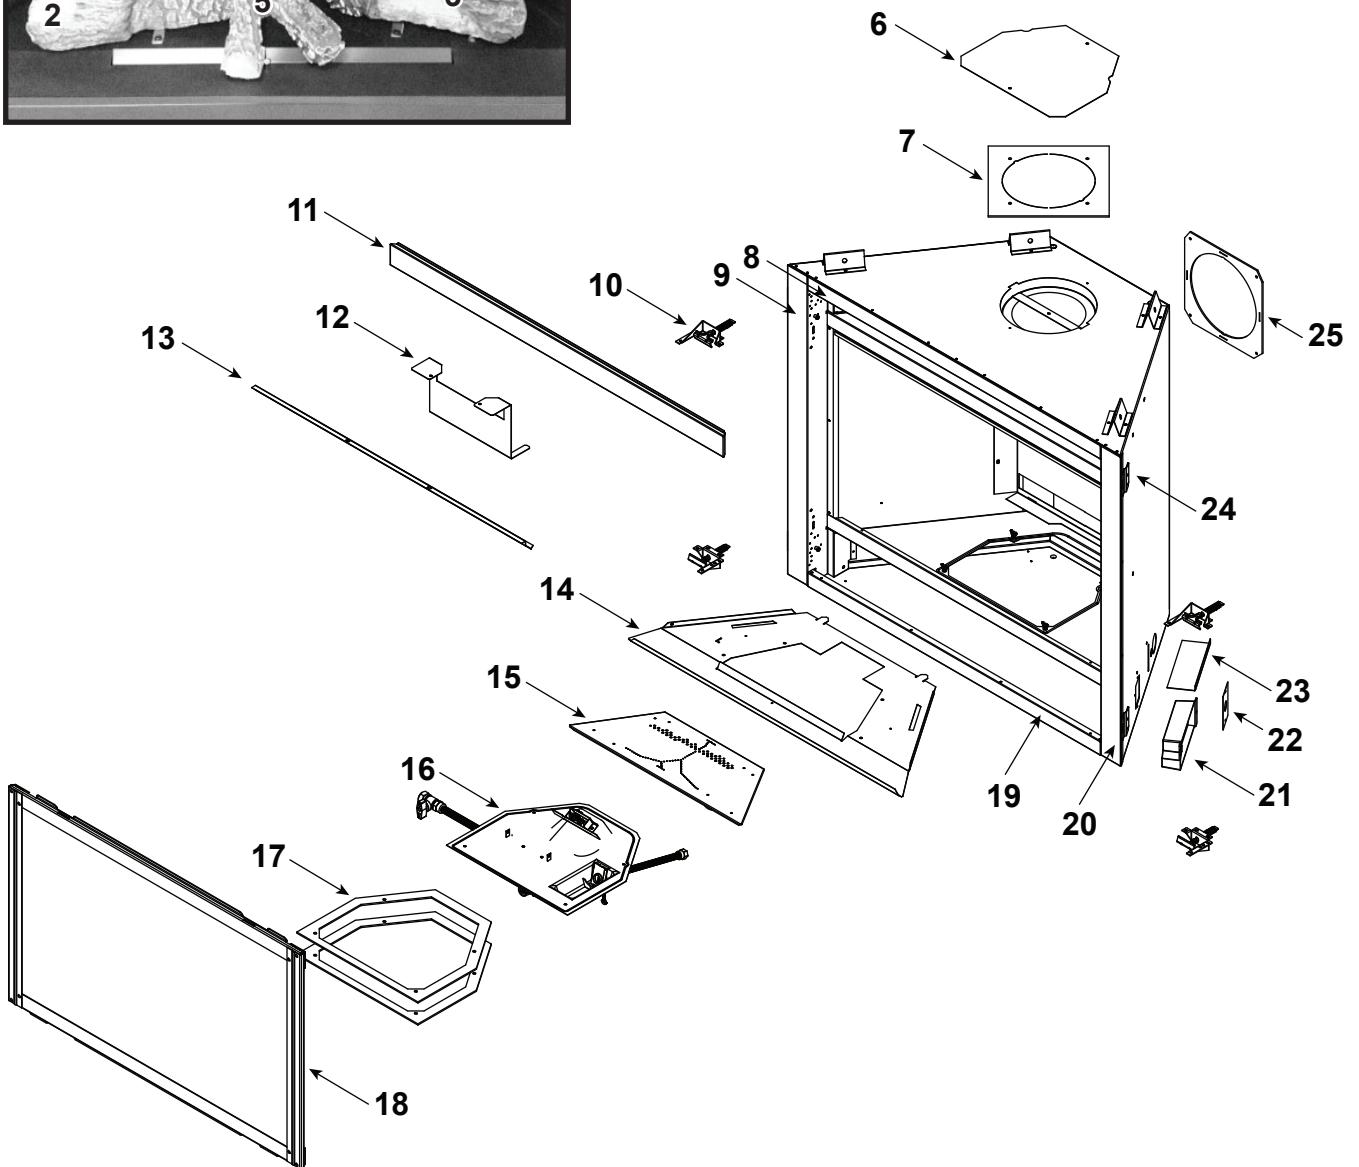

### Log Set Assembly

Part number list on following page.

IMPORTANT: THIS IS DATED INFORMATION. Parts must be ordered from a dealer or distributor. **Hearth and Home Technologies does not sell directly to consumers.** Provide model number and serial number when requesting service parts from your dealer or distributor.

**Stocked  
at Depot**

ITEM	DESCRIPTION	COMMENTS	PART NUMBER	
	Log Set Assembly		SRV2383-070	Y
1	Rear Log		SRV2383-071	
2	Front Left Log		SRV2383-072	
3	Front Right Log		SRV2383-073	
4	Top Log		SRV2382-074	
5	Middle Log		SRV2383-075	
6	Intake Cover Plate		2166-450	
7	Intake Cover Gasket		4031-239	
8	Not replaceable must order overlay (CUST4018-001)		4055-197	
9			4055-133	
10	Glass Latch Assembly	Qty 4 req	2382-400	Y
11	Dry Wall Lip		4031-208	
12	Exhaust Shield		2382-129	
13	Glass Shield		4031-220	
14	Hearth Pan		2383-111	
15	Burner Assembly		2383-007	Y
16	Valve Assembly		<b>Refer to valve page</b>	
17	Gasket, Valve Plate	Qty 2 req	4055-135	
18	Glass Frame Assembly		GLA2383-018	
19	Not replaceable must order overlay (CUST4018-001)		4055-197	
20			4055-133	
21	Junction box	Pre LC5475379	SRV4021-013	Y
		Post LC5475379	SRV2326-013	Y
22	Cover Plate		SRV4031-222	
23	Shield Junction Box	Pre LC5475379	4031-193	
24	Nailing Flange	Qty 4 req	SRV4044-161	
25	Back Gasket		SRV4000-225	
	Touch-up Paint, Interior	Pre LC5475379	SRV4021-110	
		Post LC5475379	TUPB-12	
	Touch-up Paint, Exterior		TUPB-12	
	Battery Pack		SRV593-594	Y
	Thumb Screws	Pkg of 25	4021-558/25	Y
	Lava Rock Bag Assembly		4040-094	
	Lava Rock, 3 Lbs		4021-297	
	Mineral Wool		SRV14333	