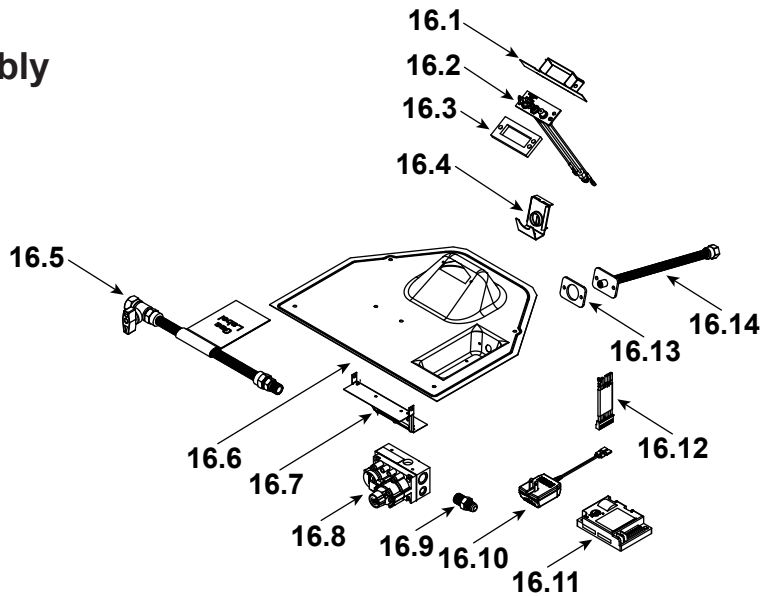

**Log Set Assembly**

Part number list on following page.

IMPORTANT: THIS IS DATED INFORMATION. Parts must be ordered from a dealer or distributor. **Hearth and Home Technologies does not sell directly to consumers.** Provide model number and serial number when requesting service parts from your dealer or distributor.

**Stocked  
at Depot**

ITEM	DESCRIPTION	COMMENTS	PART NUMBER	
	Log Set Assembly		SRV2383-070	Y
1	Rear Log		SRV2383-071	
2	Front Left Log		SRV2383-072	
3	Front Right Log		SRV2383-073	
4	Top Log		SRV2382-074	
5	Middle Log		SRV2383-075	
6	Intake Cover Plate		2166-450	
7	Intake Cover Gasket		4031-239	
8	Not replaceable must order overlay (CUST4018-001)		4055-197	
9			4055-133	
10	Glass Latch Assembly	Qty 4 req	2382-400	Y
11	Dry Wall Lip		4031-208	
12	Exhaust Shield		2382-129	
13	Glass Shield		4031-220	
14	Hearth Pan		2383-111	
15	Burner Assembly		2383-007	Y
16	Valve Assembly		<b>Refer to valve page</b>	
17	Gasket, Valve Plate	Qty 2 req	4055-135	
18	Glass Frame Assembly		GLA2383-018	
19	Not replaceable must order overlay (CUST4018-001)		4055-197	
20			4055-133	
21	Junction box	Pre LC5475379	SRV4021-013	Y
		Post LC5475379	SRV2326-013	Y
22	Cover Plate		SRV4031-222	
23	Shield Junction Box	Pre LC5475379	4031-193	
24	Nailing Flange	Qty 4 req	SRV4044-161	
25	Back Gasket		SRV4000-225	
	Firebox Overlay Kit		<b>OVERLAY-NDV4842</b>	
	Touch-up Paint, Interior	Pre LC5475379	SRV4021-110	
		Post LC5475379	TUPB-12	
	Touch-up Paint, Exterior		TUPB-12	
	Battery Pack		SRV593-594	Y
	Thumb Screws	Pkg of 25	4021-558/25	Y
	Lava Rock Bag Assembly		SRV4040-094	
	Lava Rock, 3 Lbs		4021-297	
	Mineral Wool		SRV14333	

Additional service part numbers appear on following page.

**#16 Valve Assembly**

IMPORTANT: THIS IS DATED INFORMATION. Parts must be ordered from a dealer or distributor. **Hearth and Home Technologies does not sell directly to consumers.** Provide model number and serial number when requesting service parts from your dealer or distributor.