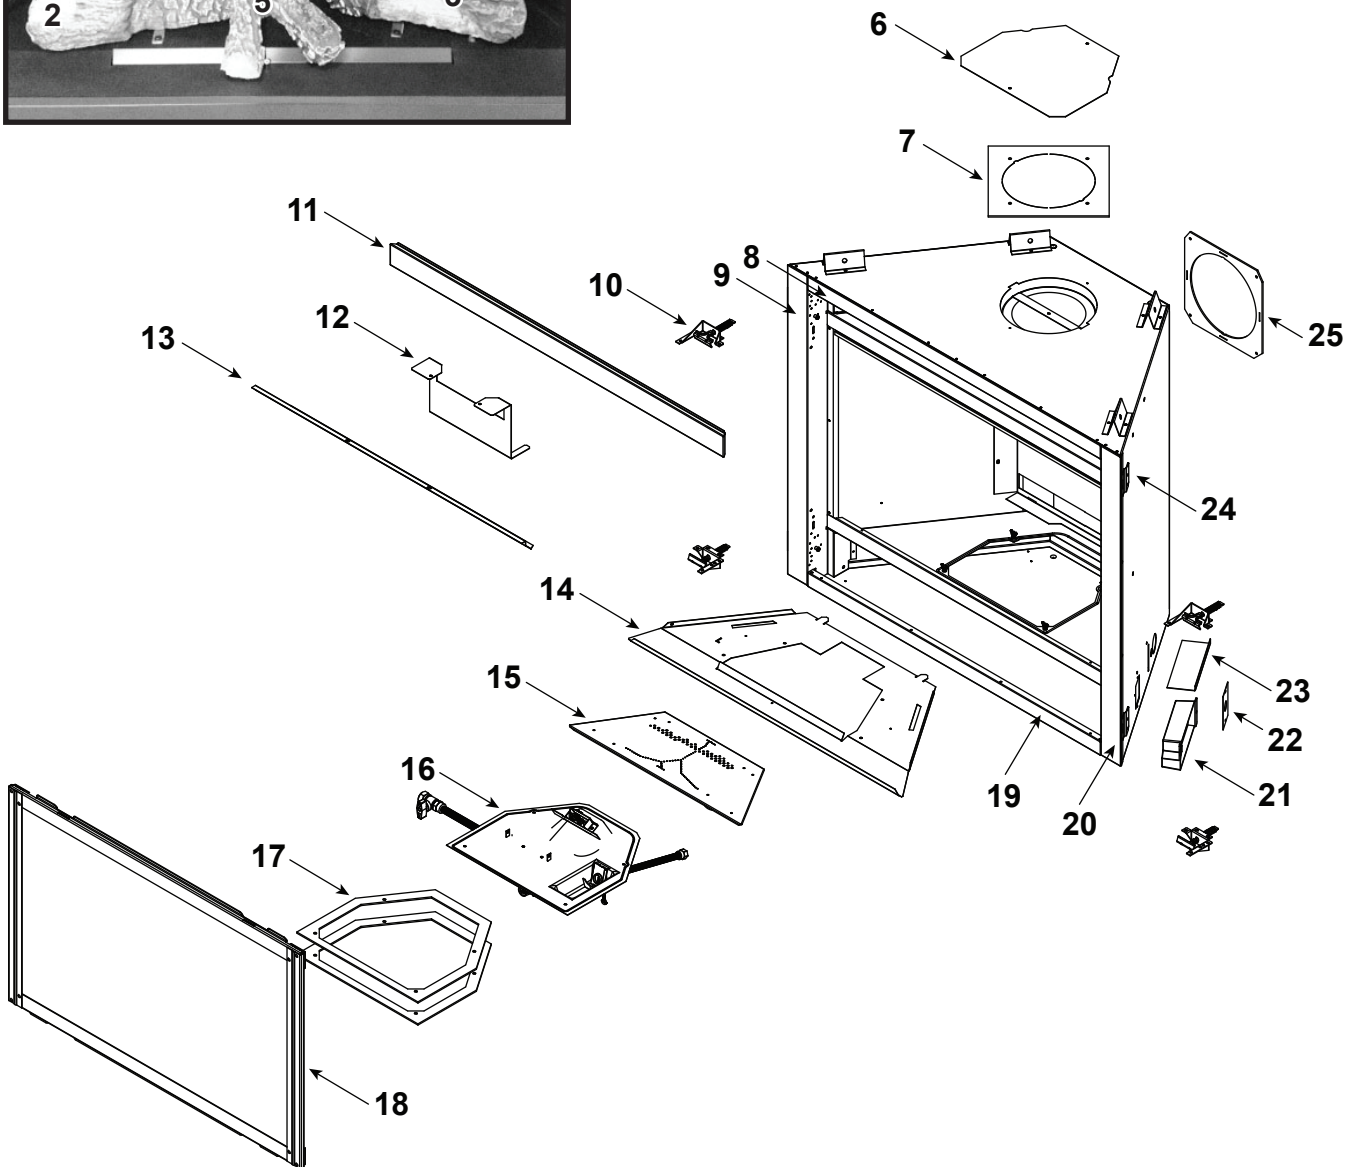

**Log Set Assembly**

Part number list on following page.

IMPORTANT: THIS IS DATED INFORMATION. Parts must be ordered from a dealer or distributor. **Hearth and Home Technologies does not sell directly to consumers.** Provide model number and serial number when requesting service parts from your dealer or distributor.

**Stocked  
at Depot**

ITEM	DESCRIPTION	COMMENTS	PART NUMBER	
	Log Set Assembly		SRV2383-070	Y
1	Rear Log		SRV2383-071	
2	Front Left Log		SRV2383-072	
3	Front Right Log		SRV2383-073	
4	Top Log		SRV2382-074	
5	Middle Log		SRV2383-075	
6	Intake Cover Plate		2166-450	
7	Intake Cover Gasket		4031-239	
8	Not replaceable must order overlay (CUST4018-001)		4055-197	
9			4055-133	
10	Glass Latch Assembly	Qty 4 req	2382-400	Y
11	Dry Wall Lip		4031-208	
12	Exhaust Shield		2382-129	
13	Glass Shield		4031-220	
14	Hearth Pan		2383-111	
15	Burner Assembly		2383-007	Y
16	Valve Assembly		<b>Refer to valve page</b>	
17	Gasket, Valve Plate	Qty 2 req	4055-135	
18	Glass Frame Assembly		GLA2383-018	
19	Not replaceable must order overlay (CUST4018-001)		4055-197	
20			4055-133	
21	Junction box	Pre LC5475379	SRV4021-013	Y
		Post LC5475379	SRV2326-013	Y
22	Cover Plate		SRV4031-222	
23	Shield Junction Box	Pre LC5475379	4031-193	
24	Nailing Flange	Qty 4 req	SRV4044-161	
25	Back Gasket		SRV4000-225	
	Firebox Overlay Kit		<b>OVERLAY-NDV4842</b>	
	Touch-up Paint, Interior	Pre LC5475379	SRV4021-110	
		Post LC5475379	TUPB-12	
	Touch-up Paint, Exterior		TUPB-12	
	Battery Pack		SRV593-594	Y
	Thumb Screws	Pkg of 25	4021-558/25	Y
	Lava Rock Bag Assembly		SRV4040-094	
	Lava Rock, 3 Lbs		4021-297	
	Mineral Wool		SRV14333	