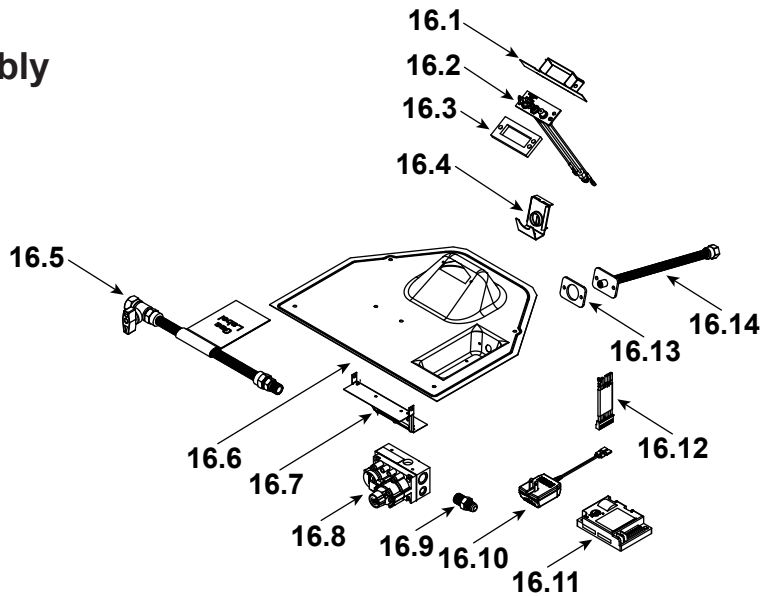

### Log Set Assembly

Part number list on following page.

IMPORTANT: THIS IS DATED INFORMATION. Parts must be ordered from a dealer or distributor. **Hearth and Home Technologies does not sell directly to consumers.** Provide model number and serial number when requesting service parts from your dealer or distributor.

**Stocked  
at Depot**

ITEM	DESCRIPTION	COMMENTS	PART NUMBER	
	Log Set Assembly		SRV2383-070	Y
1	Rear Log		SRV2383-071	
2	Front Left Log		SRV2383-072	
3	Front Right Log		SRV2383-073	
4	Top Log		SRV2382-074	
5	Middle Log		SRV2383-075	
6	Intake Cover Plate		2166-450	
7	Intake Cover Gasket		4031-239	
8	Not replaceable must order overlay (CUST4018-001)		4055-197	
9			4055-133	
10	Glass Latch Assembly	Qty 4 req	2382-400	Y
11	Dry Wall Lip		4031-208	
12	Exhaust Shield		2382-129	
13	Glass Shield		4031-220	
14	Hearth Pan		2383-111	
15	Burner Assembly		2383-007	Y
16	Valve Assembly		<b>Refer to valve page</b>	
17	Gasket, Valve Plate	Qty 2 req	4055-135	
18	Glass Frame Assembly		GLA2383-018	
19	Not replaceable must order overlay (CUST4018-001)		4055-197	
20			4055-133	
21	Junction box	Pre LC5475379	SRV4021-013	Y
		Post LC5475379	SRV2326-013	Y
22	Cover Plate		SRV4031-222	
23	Shield Junction Box	Pre LC5475379	4031-193	
24	Nailing Flange	Qty 4 req	SRV4044-161	
25	Back Gasket		SRV4000-225	
	Touch-up Paint, Interior	Pre LC5475379	SRV4021-110	
		Post LC5475379	TUPB-12	
	Touch-up Paint, Exterior		TUPB-12	
	Battery Pack		SRV593-594	Y
	Thumb Screws	Pkg of 25	4021-558/25	Y
	Lava Rock Bag Assembly		4040-094	
	Lava Rock, 3 Lbs		4021-297	
	Mineral Wool		SRV14333	

Additional service part numbers appear on following page.

**#16 Valve Assembly**

IMPORTANT: THIS IS DATED INFORMATION. Parts must be ordered from a dealer or distributor. **Hearth and Home Technologies does not sell directly to consumers.** Provide model number and serial number when requesting service parts from your dealer or distributor.